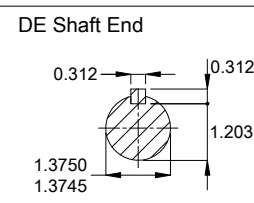

										A
										Scale 2 : 13
										x
										PIRWUSER FERNANDAM FERNANDAM 02.06.2026 00
										EXECUTED CHECKED RELEASED DATE VER
										ECM LOC SUMMARY OF MODIFICATIONS
										EXECUTED CHECKED RELEASED DATE VER
										SINGLE PH. MOTOR W22
										FRAME 213/5T IP55 TEFC
										PREVIEW
										WDD 00
										SHEET 1 / 1