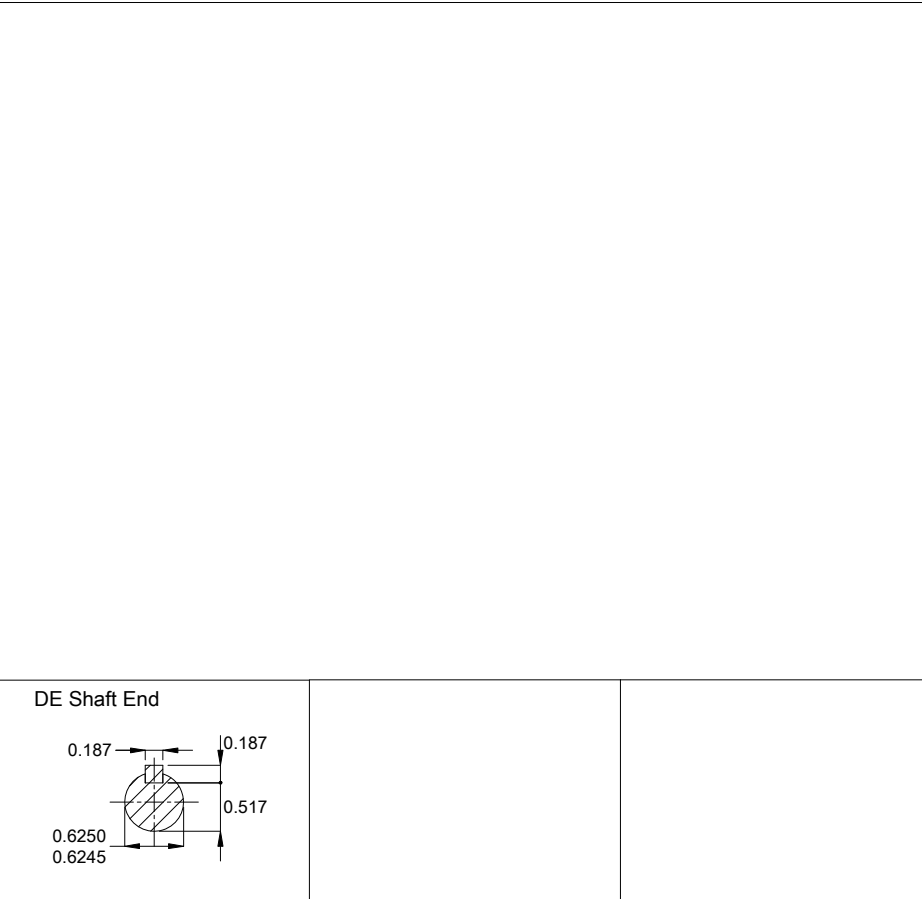

Color Munsell N 1 matte black
 Painting plan 207N
 Mounting MARKET F-1/B3R(D)
 Mounting F-1/B3R(D)

0.5 HP 02 Poles 60 Hz										A		
V.J. PAMENSKY CANADA INC.												
										Scale 2 : 7		
										00		
ECM	LOC	SUMMARY OF MODIFICATIONS					PIRWUSER	EXECUTED	CHECKED	RELEASED	DATE	VER
EXECUTED	PIRWUSER	SINGLE PH. MOTOR ROLLED STEEL PREM. EFF.						PREVIEW				
CHECKED		FRAME W56 IP55 TEFC						WDD	00			
RELEASED								SHEET	1 / 1			
REL. DATE												