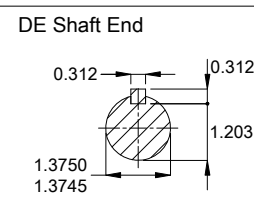

7.5 HP 04 Poles 60 Hz										A	
Scale 2 : 13											
PIRWUSER										00	
ECM	LOC	SUMMARY OF MODIFICATIONS					EXECUTED	CHECKED	RELEASED	DATE	VER
EXECUTED	PIRWUSER	SINGLE PH. MOTOR W22					PREVIEW				
CHECKED		FRAME 213/5TC IP55 TEFC					WDD		00		
RELEASED							SHEET		1 / 1		
REL. DATE		WID					[Vendas e Marketing]				

Color RAL 7022
 Mounting NEMA F-1
 Mounting B34D

Dimensions in inches

A3