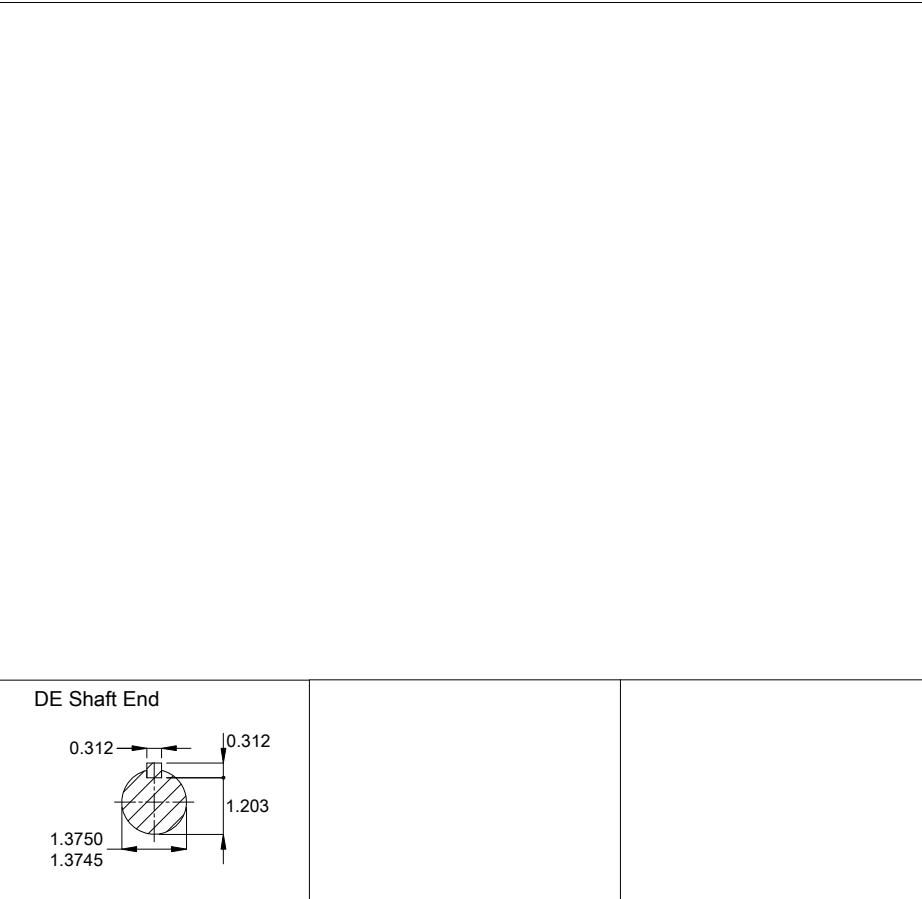

Mounting NEMA F-1
 Mounting B34D

5 HP 04 Poles 60 Hz										A	
V.J. PAMENSKY CANADA INC.											
										Scale	2 : 13
										PIRWBUSER	00
ECM	LOC	SUMMARY OF MODIFICATIONS					EXECUTED	CHECKED	RELEASED	DATE	VER
EXECUTED	PIRWBUSER	SINGLE PH. MOTOR W22						PREVIEW			
CHECKED		FRAME 213/5TC IP55 TEFC						WDD	00		
RELEASED								SHEET	1 / 1		
REL. DATE											