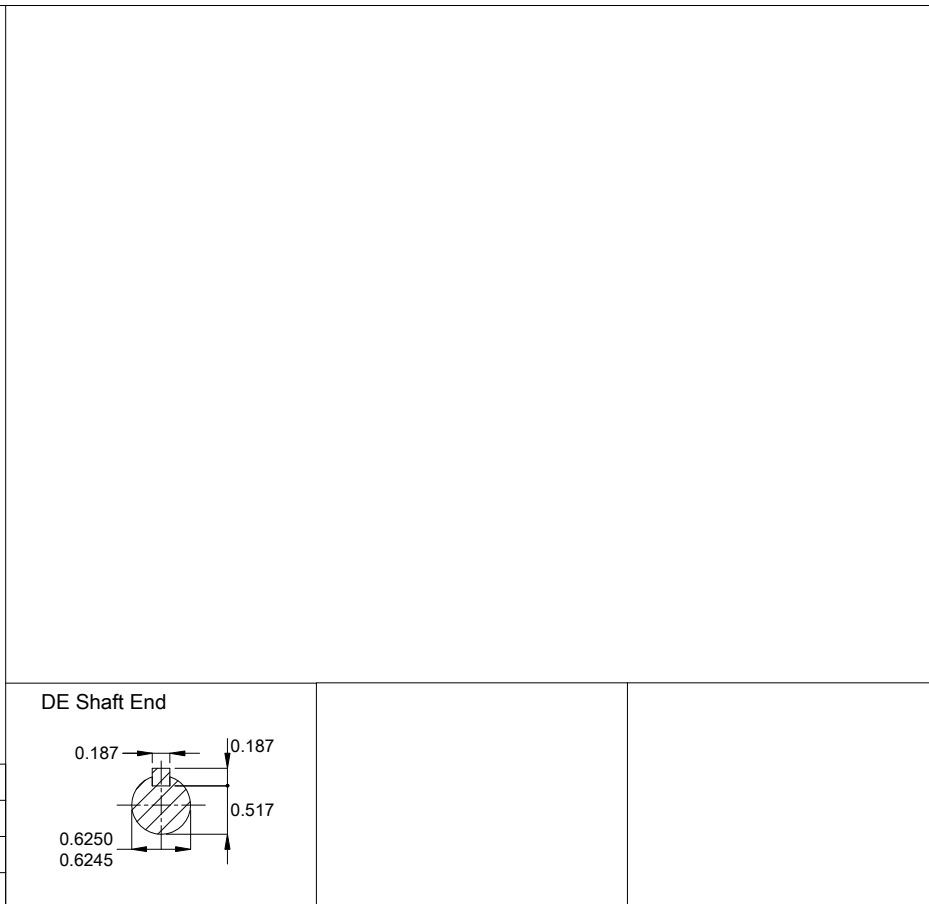

Color Munsell N 1 matte black
Painting plan 207N
Mounting MARKET F-1/B3R(D)
Mounting F-1/B3R(D)

0.75 HP 02 Poles 60 Hz		A	
V.J. PAMENSKY CANADA INC.			
		Scale 1 : 3	
		PIRWUSER 00	
ECM	LOC	SUMMARY OF MODIFICATIONS	EXECUTED CHECKED RELEASED DATE VER
EXECUTED	PIRWUSER	 SINGLE PH. MOTOR ROLLED STEEL PREM. EFF. FRAME 56 IP21 ODP	PREVIEW WDD 00 SHEET 1 / 1
CHECKED			
RELEASED			
REL. DATE			
		