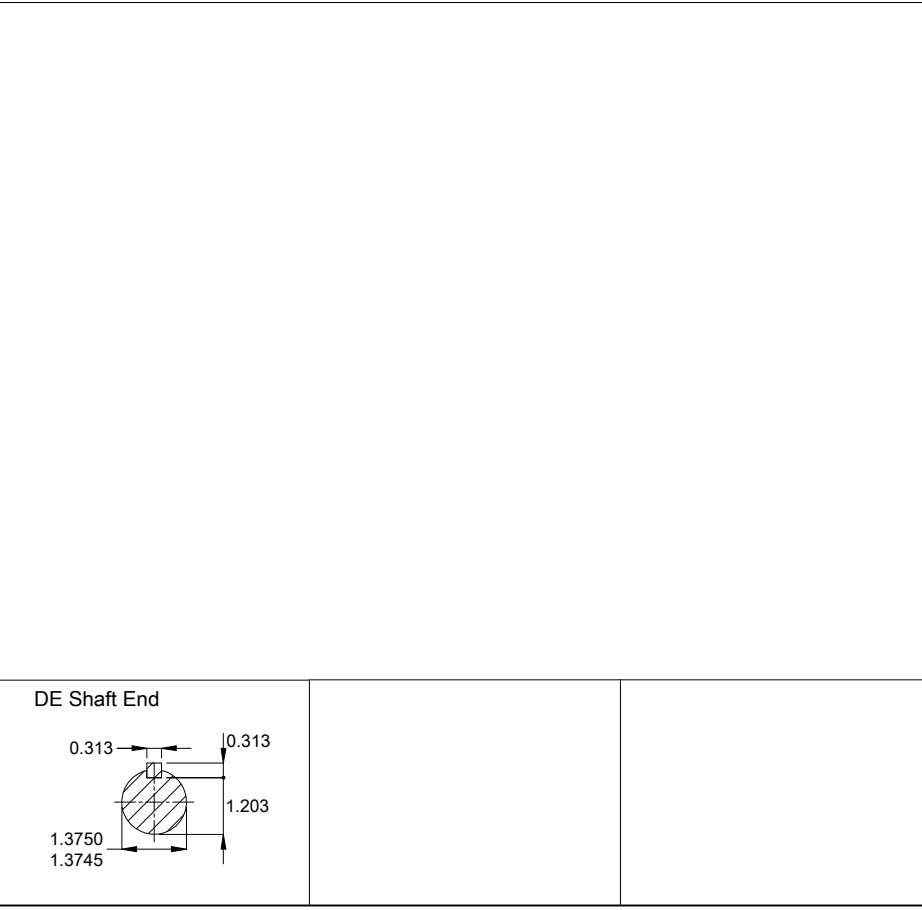

Color Munsell N 1 matte black  
 Painting plan 207N  
 Mounting MARKET F-1/B14R(D)  
 Mounting F-1/B14R(D)

7.5 HP 04 Poles 60 Hz										A		
<b>V.J. PAMENSKY CANADA INC.</b>												
Scale 2 : 13												
										00		
ECM	LOC	SUMMARY OF MODIFICATIONS					PIRWUSER	EXECUTED	CHECKED	RELEASED	DATE	VER
EXECUTED	PIRWUSER	THREE PH. MOTOR ROLLED STEEL NEMA PREM. EFF. FRAME 213/5TC IP55 TEFC					<b>PREVIEW</b> WDD 00					
CHECKED												
RELEASED												
REL. DATE												
						SHEET 1 / 1						