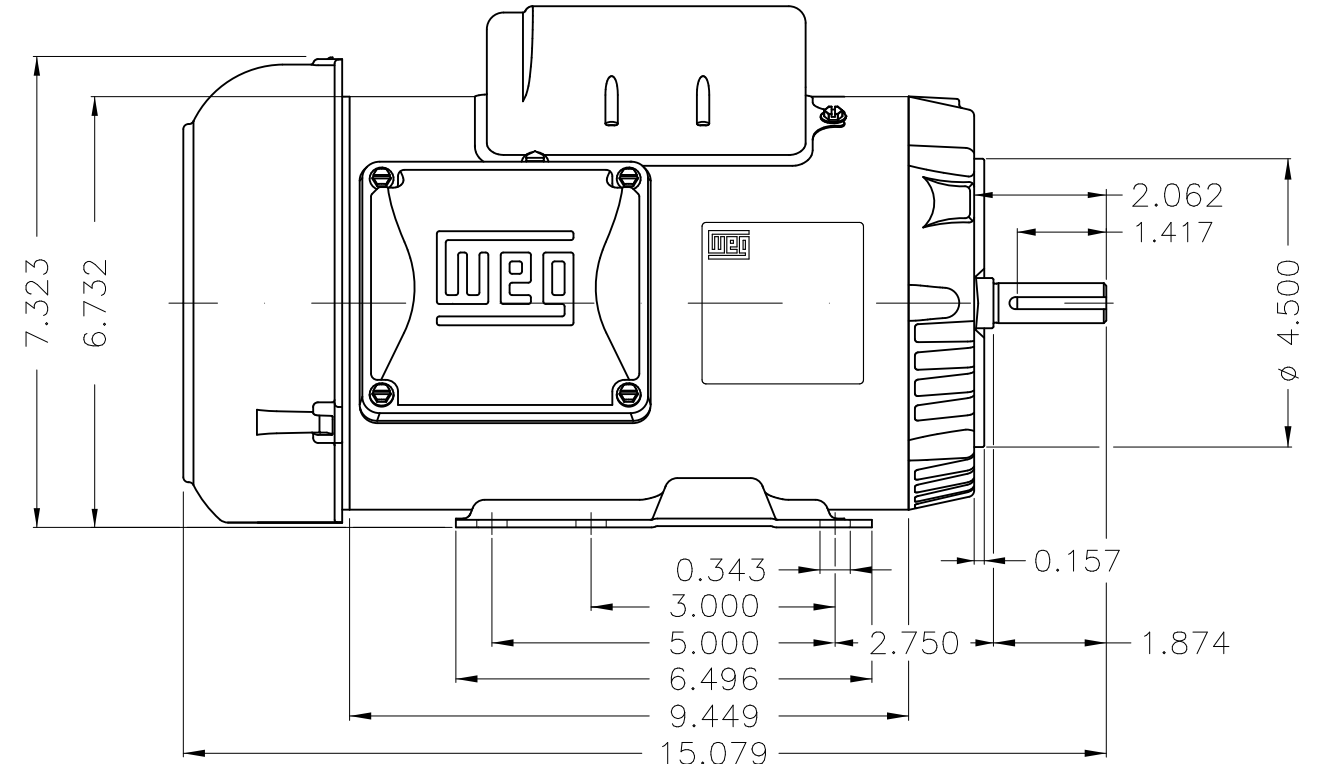

1 2 3 4 5 6

A

B

C

D

E

Color RAL 3002											
Mounting F-1/B34R(D)											
								HYBRISUSER	00		
ECM	LOC	SUMMARY OF MODIFICATIONS					EXECUTED	CHECKED	RELEASED	DATE	VER
EXECUTED	HYBRISUSER	SINGLE PH. MOTOR ROLLED STEEL FARM DUTY					PREVIEW				
CHECKED		FRAME 56HC IP55 TEFC					WDD		00		
RELEASED							SHEET		1 / 1		
REL. DATE		WMO	Jaragua do Sul	Product Engineering							

1.5 HP 04 Poles 60 Hz

A