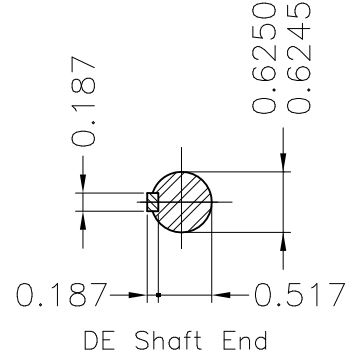

1 2 3 4 5 6

A

B

C

D

E

Color RAL 3002											
Mounting F-1/B34R(D)											
								HYBRISUSER	00		
ECM	LOC	SUMMARY OF MODIFICATIONS					EXECUTED	CHECKED	RELEASED	DATE	VER
EXECUTED	HYBRISUSER	SINGLE PH. MOTOR ROLLED STEEL FARM DUTY					PREVIEW				
CHECKED		FRAME 56HC IP55 TEFC					WDD		00		
RELEASED							SHEET		1 / 1		
REL. DATE		WMO	Jaragua do Sul	Product Engineering							

1.5 HP 04 Poles 60 Hz

A