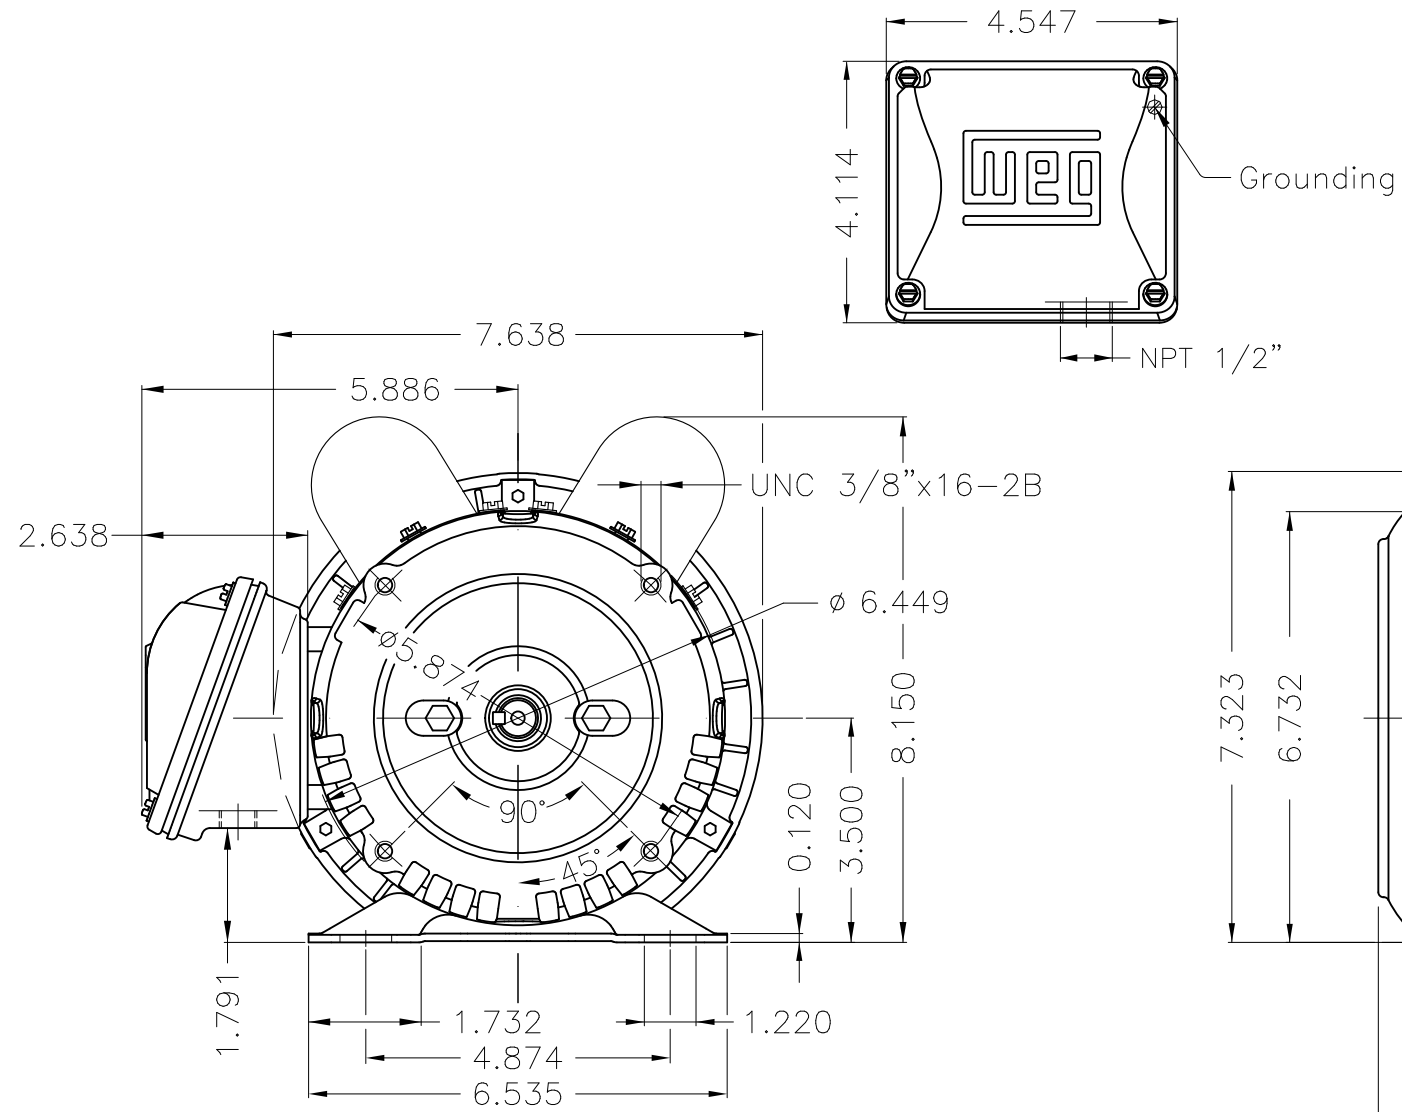

1 2 3 4 5 6

A

B

C

D

E

Color RAL 3002											
Mounting F-1/B34R(D)											
								HYBRISUSER	00		
ECM	LOC	SUMMARY OF MODIFICATIONS					EXECUTED	CHECKED	RELEASED	DATE	VER
EXECUTED	HYBRISUSER	SINGLE PH. MOTOR ROLLED STEEL FARM DUTY					PREVIEW				
CHECKED		FRAME 56HC IP55 TEFC					WDD		00		
RELEASED							SHEET		1 / 1		
REL. DATE		WMO	Jaragua do Sul	Product Engineering							

1.5 HP 04 Poles 60 Hz

A