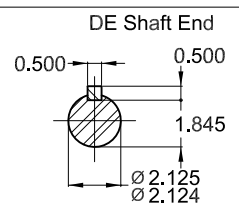

C

D

E

Color RAL 5009  
Painting plan 203A  
Mounting NEMA F-1  
Mounting B3R(D)

40 HP 04 Poles 60 Hz A

1:8

ECM	LOC		THREE PH. MOTOR W40 NEMA PREM. EFF. FRAME 324T IP23 ODP	HYBRISUSER	00		
EXECUTED	HYBRISUSER		PREVIEW	EXECUTED	CHECKED	RELEASED	DATE
CHECKED							
RELEASED							
REL. DATE		WMO	Jaragua do Sul	Product Engineering	WDD	00	SHEET 1 / 1