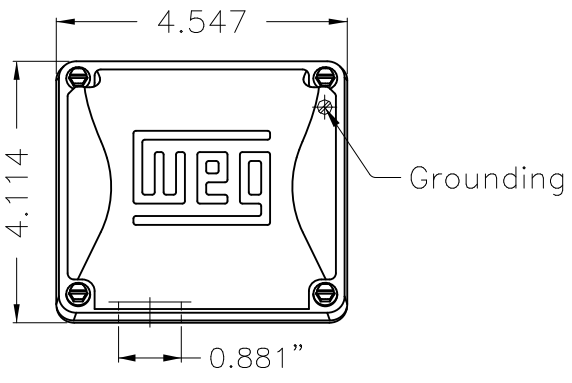

1 2 3 4 5 6

A

B

C

D

E

Fan cover - steel plate										
Color Munsell N 1 matte black										
Painting plan 207N										
Mounting F-1/B3R(D)										
						HYBRISUSER				00
ECM	LOC	SUMMARY OF MODIFICATIONS			EXECUTED	CHECKED	RELEASED	DATE	VER	
EXECUTED	HYBRISUSER	THREE PH. MOTOR ROLLED STEEL PREM. EFF.				PREVIEW				
CHECKED		FRAME 56H IP55 TEFC				WDD		00		
RELEASED						SHEET		1 / 1		
REL. DATE		WMO	Jaragua do Sul	Product Engineering						