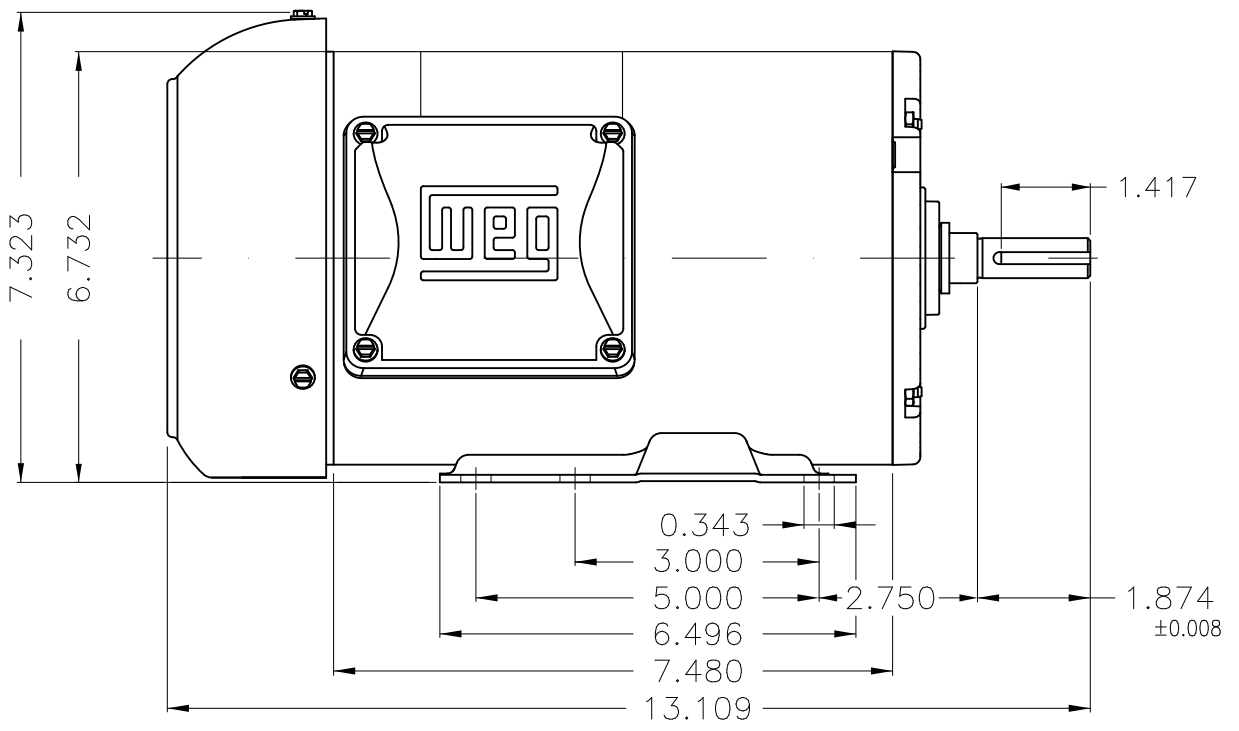

1 2 3 4 5 6

A

B

C

D

E

Fan cover - steel plate										
Color Munsell N 1 matte black										
Painting plan 207N										
Mounting F-1/B3R(D)										
						HYBRISUSER				00
ECM	LOC	SUMMARY OF MODIFICATIONS			EXECUTED	CHECKED	RELEASED	DATE	VER	
EXECUTED	HYBRISUSER	THREE PH. MOTOR ROLLED STEEL PREM. EFF.				PREVIEW				
CHECKED		FRAME 56H IP55 TEFC				WDD		00		
RELEASED						SHEET		1 / 1		
REL. DATE		WMO	Jaragua do Sul	Product Engineering						