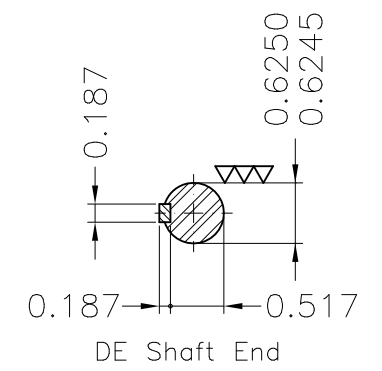

1 2 3 4 5 6

A

B

C

D

E

Fan cover - steel plate										
Color Munsell N 1 matte black										
Painting plan 207N										
Mounting F-1/B3R(D)										
						HYBRISUSER				00
ECM	LOC	SUMMARY OF MODIFICATIONS			EXECUTED	CHECKED	RELEASED	DATE	VER	
EXECUTED	HYBRISUSER	THREE PH. MOTOR ROLLED STEEL PREM. EFF.				PREVIEW				
CHECKED		FRAME 56H IP55 TEFC				WDD		00		
RELEASED						SHEET		1 / 1		
REL. DATE		WMO	Jaragua do Sul	Product Engineering						

0.75 HP 06 Poles 60 Hz