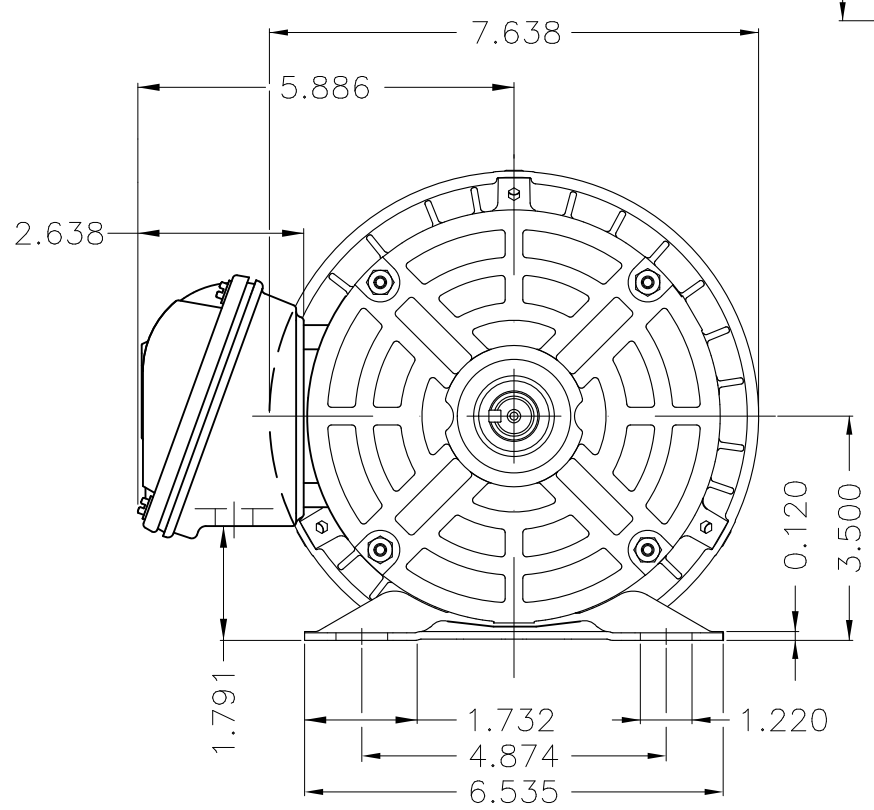

1 2 3 4 5 6

A

B

C

D

E

Fan cover - steel plate										
Color Munsell N 1 matte black										
Painting plan 207N										
Mounting F-1/B3R(D)										
						HYBRISUSER				00
ECM	LOC	SUMMARY OF MODIFICATIONS			EXECUTED	CHECKED	RELEASED	DATE	VER	
EXECUTED	HYBRISUSER	THREE PH. MOTOR ROLLED STEEL PREM. EFF.				PREVIEW				
CHECKED		FRAME 56H IP55 TEFC				WDD		00		
RELEASED						SHEET		1 / 1		
REL. DATE		WMO	Jaragua do Sul	Product Engineering						

0.75 HP 06 Poles 60 Hz