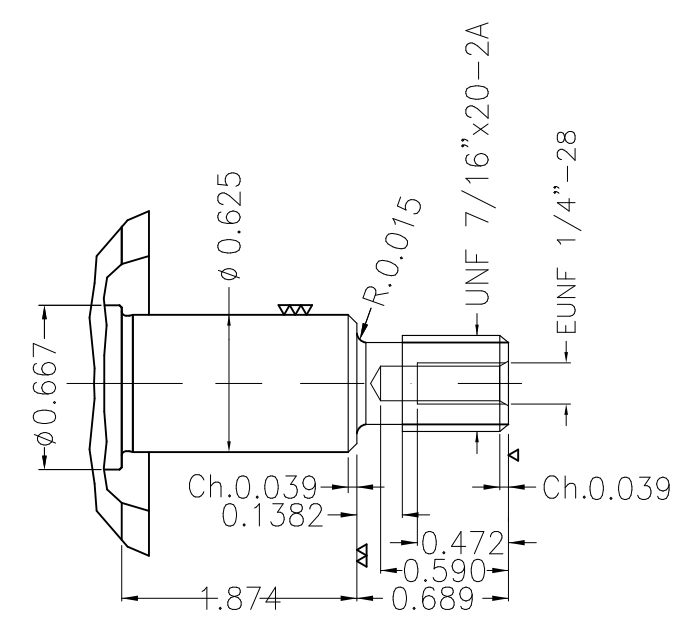

1 2 3 4 5 6

A

B

C

D

E

- Fan cover - steel plate
- NDE-bearing with double shield-ZZ
- DE-bearing with double shield-ZZ
- Color Munsell N 1 matte black
- Painting plan 207N
- Mounting F-1/B14R(D)

ECM	LOC	SUMMARY OF MODIFICATIONS	EXECUTED	CHECKED	RELEASED	DATE	VER
EXECUTED	DATAVIEWER	THREE PH. MOTOR ROLLED STEEL JET PUMP THREADED PREM EFF.					
CHECKED		FRAME 56J IP55 TEFC					
RELEASED							
REL DT.	WMO	Jaragua do Sul	Product Engineering	PREVIEW	WDD		
			SHEET		1 / 1		

1 HP 04 Poles 60 Hz

Dimensions in inches XME A3