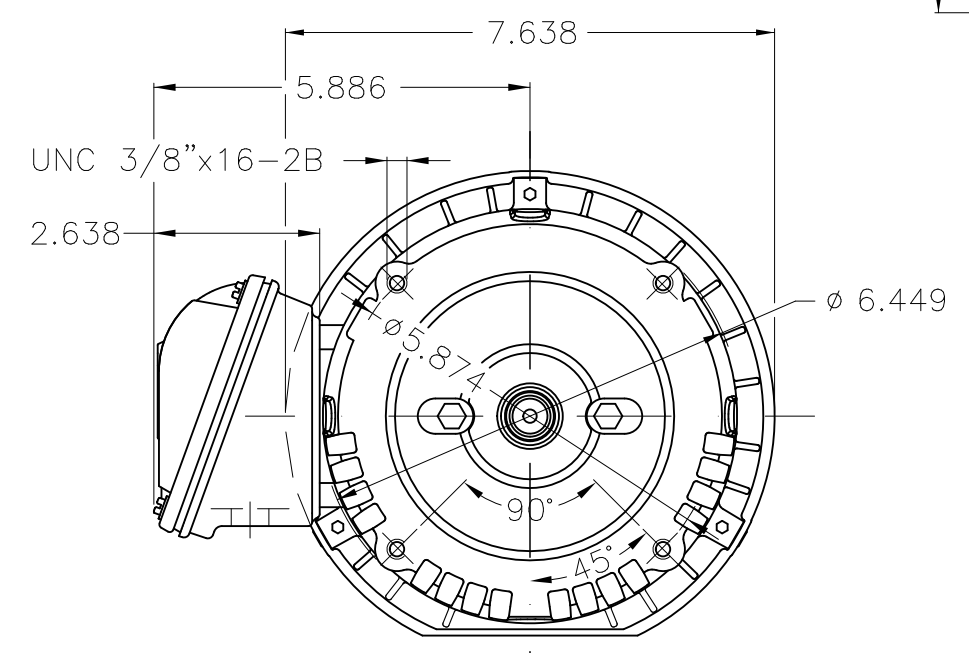

1 2 3 4 5 6

A

B

C

D

E

- Fan cover - steel plate
- NDE-bearing with double shield-ZZ
- DE-bearing with double shield-ZZ
- Color Munsell N 1 matte black
- Painting plan 207N
- Mounting F-1/B14R(D)

ECM	LOC	SUMMARY OF MODIFICATIONS	EXECUTED	CHECKED	RELEASED	DATE	VER
EXECUTED	DATAVIEWER	THREE PH. MOTOR ROLLED STEEL JET PUMP THREADED PREM EFF.					
CHECKED		FRAME 56J IP55 TEFC					
RELEASED							
REL DT.	WMO	Jaragua do Sul	Product Engineering	PREVIEW	WDD		
			SHEET		1 / 1		

1 HP 04 Poles 60 Hz

Dimensions in inches XME A3