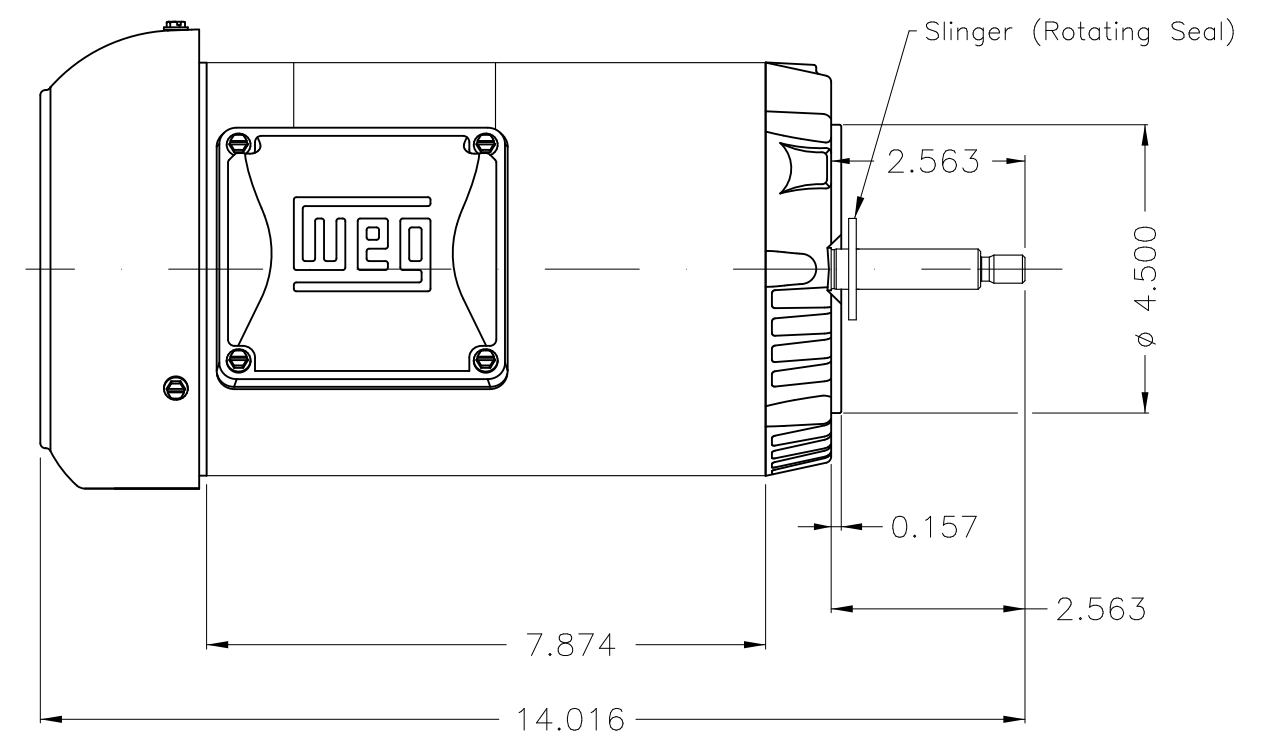

1 2 3 4 5 6

A

B

C

D

E

- Fan cover - steel plate
- NDE-bearing with double shield-ZZ
- DE-bearing with double shield-ZZ
- Color Munsell N 1 matte black
- Painting plan 207N
- Mounting F-1/B14R(D)

ECM	LOC	SUMMARY OF MODIFICATIONS	EXECUTED	CHECKED	RELEASED	DATE	VER
EXECUTED	DATAVIEWER	THREE PH. MOTOR ROLLED STEEL JET PUMP THREADED PREM EFF.					
CHECKED		FRAME 56J IP55 TEFC					
RELEASED							
REL DT.	WMO	Jaragua do Sul	Product Engineering	PREVIEW	WDD		
			SHEET		1 / 1		

1 HP 04 Poles 60 Hz

Dimensions in inches XME A3