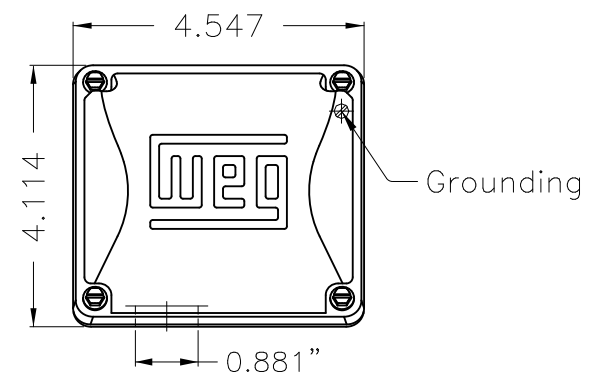

1 2 3 4 5 6

A

B

C

D

E

- Fan cover - steel plate
- NDE-bearing with double shield-ZZ
- DE-bearing with double shield-ZZ
- Color Munsell N 1 matte black
- Painting plan 207N
- Mounting F-1/B14R(D)

ECM	LOC	SUMMARY OF MODIFICATIONS	EXECUTED	CHECKED	RELEASED	DATE	VER
EXECUTED	DATAVIEWER	THREE PH. MOTOR ROLLED STEEL JET PUMP THREADED PREM EFF.					
CHECKED		FRAME 56J IP55 TEFC					
RELEASED							
REL DT.	WMO	Jaragua do Sul	Product Engineering	PREVIEW	WDD		
			SHEET		1 / 1		

1 HP 04 Poles 60 Hz

Dimensions in inches XME A3