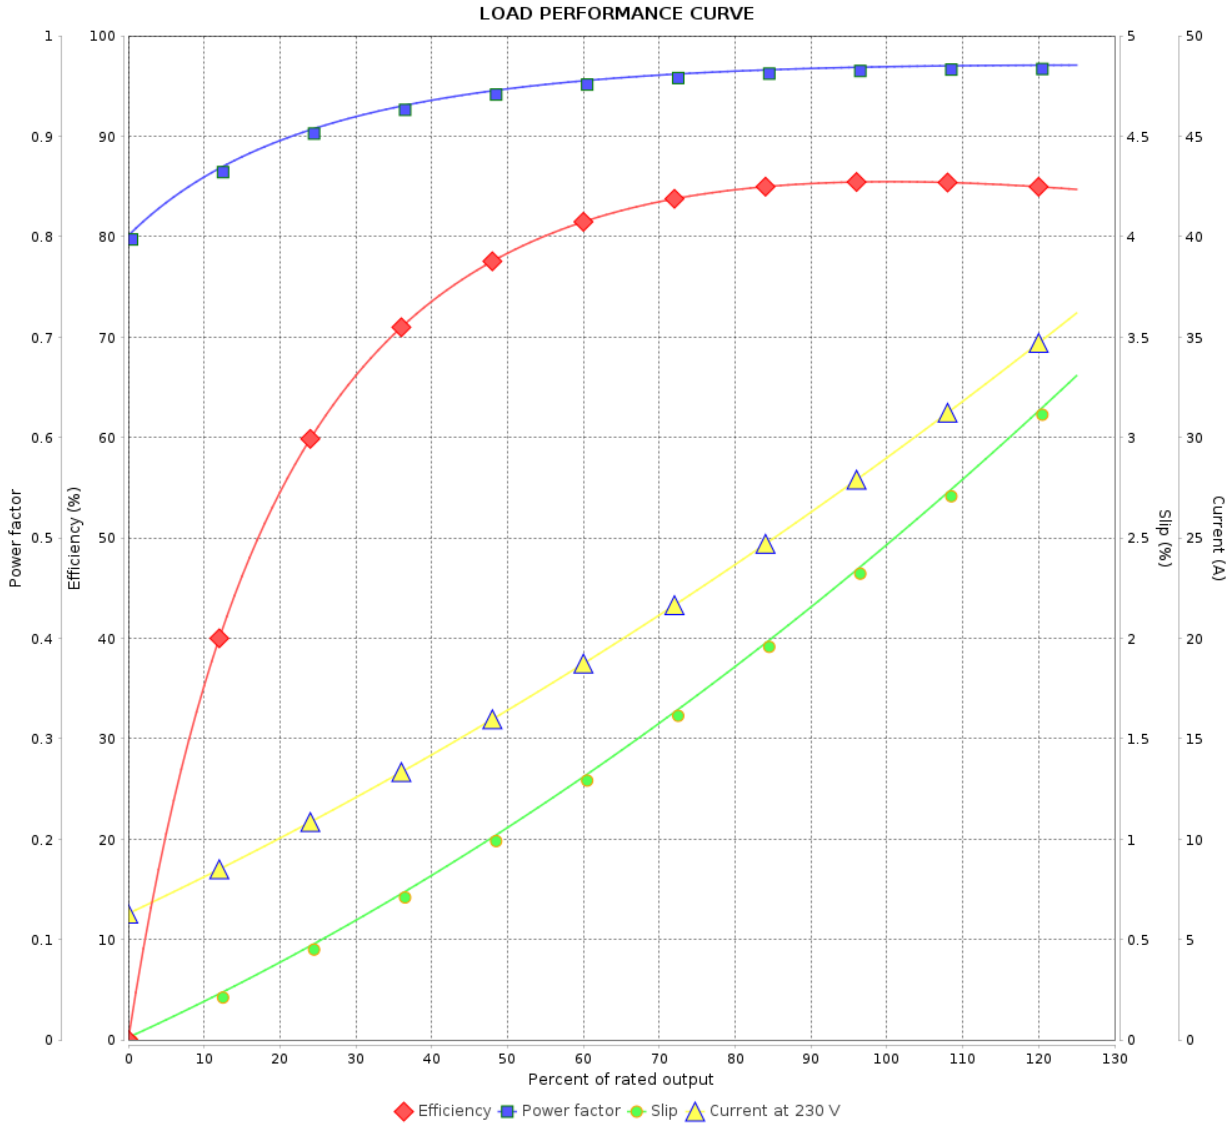

LOAD PERFORMANCE CURVE

Single Phase Induction Motor - Squirrel Cage

Customer : _____

Product line : Rolled Steel 00022 Single-Phase Product code : 15793862

Rev.	Changes Summary	Performed	Checked	Date
Performed by			Page 2 / 2	Revision
Checked by				
Date	11/05/2026			