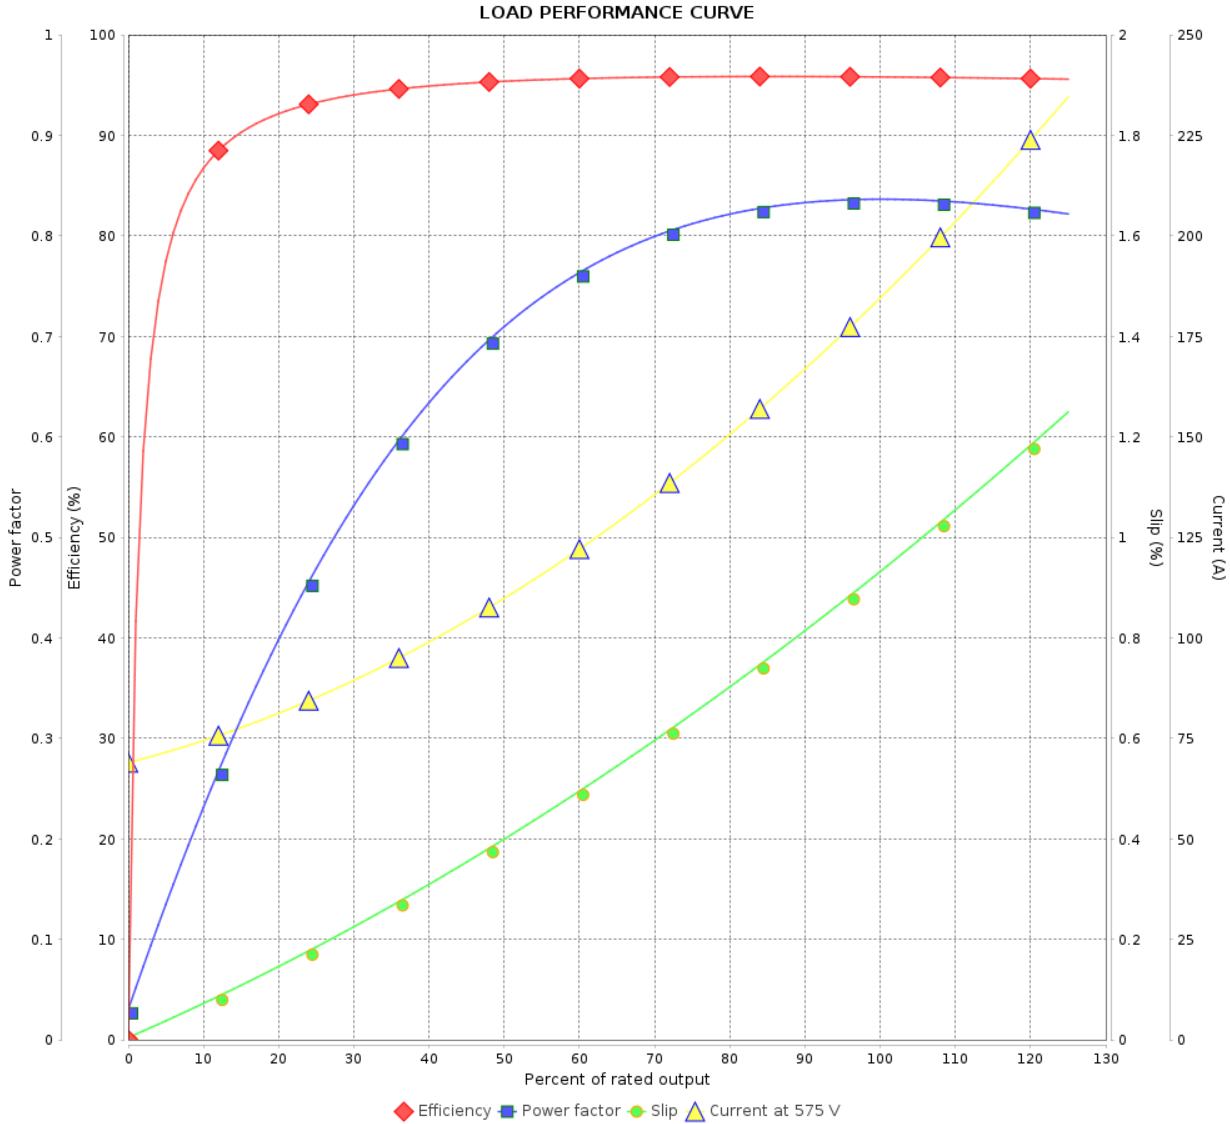

LOAD PERFORMANCE CURVE

Three Phase Induction Motor - Squirrel Cage

Customer : _____

Product line : W40 NEMA Premium Efficiency Three-Phase

Product code : 15280586

Performance : 575 V 60 Hz 4P

Rated current : 187 A
 LRC : 6.6
 Rated torque : 81.4 kgfm
 Locked rotor torque : 210 %
 Breakdown torque : 250 %
 Rated speed : 1783 rpm

Moment of inertia (J) : 1.96 kgm²
 Duty cycle : Cont.(S1)
 Insulation class : F
 Service factor : 1.15
 Temperature rise : 80 K
 Design : B

Rev.	Changes Summary	Performed	Checked	Date
Performed by			Page 2 / 2	Revision
Checked by				
Date	16/01/2024			