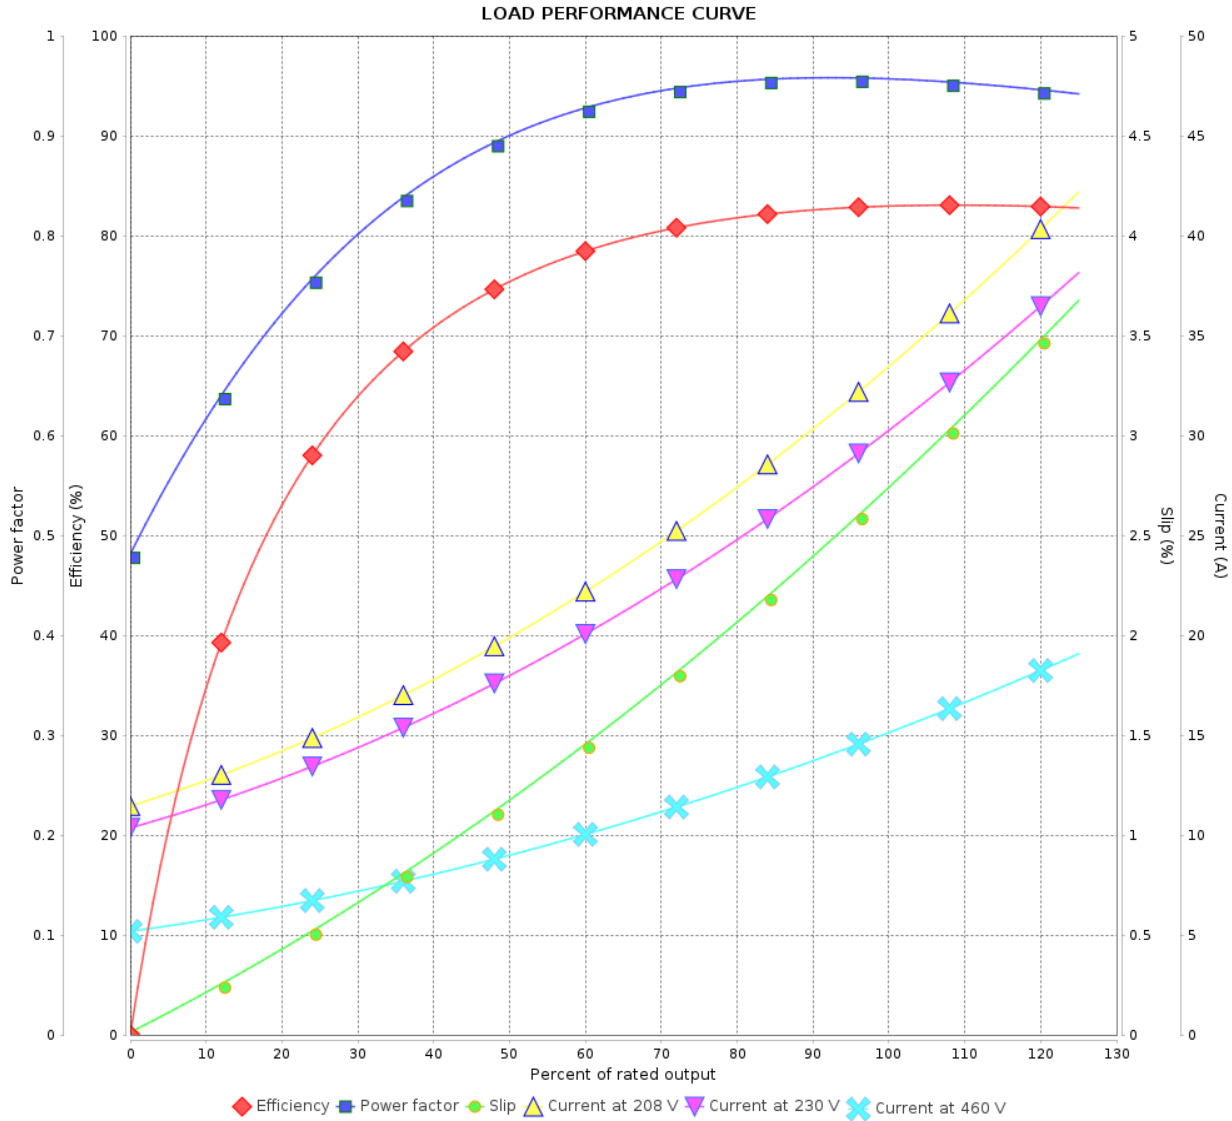

LOAD PERFORMANCE CURVE

Single Phase Induction Motor - Squirrel Cage

Customer : _____

Product line : W22 Single-Phase

Product code : 15268028

Rev.	Changes Summary	Performed	Checked	Date
Performed by		Page 2 / 2		Revision
Checked by				
Date				