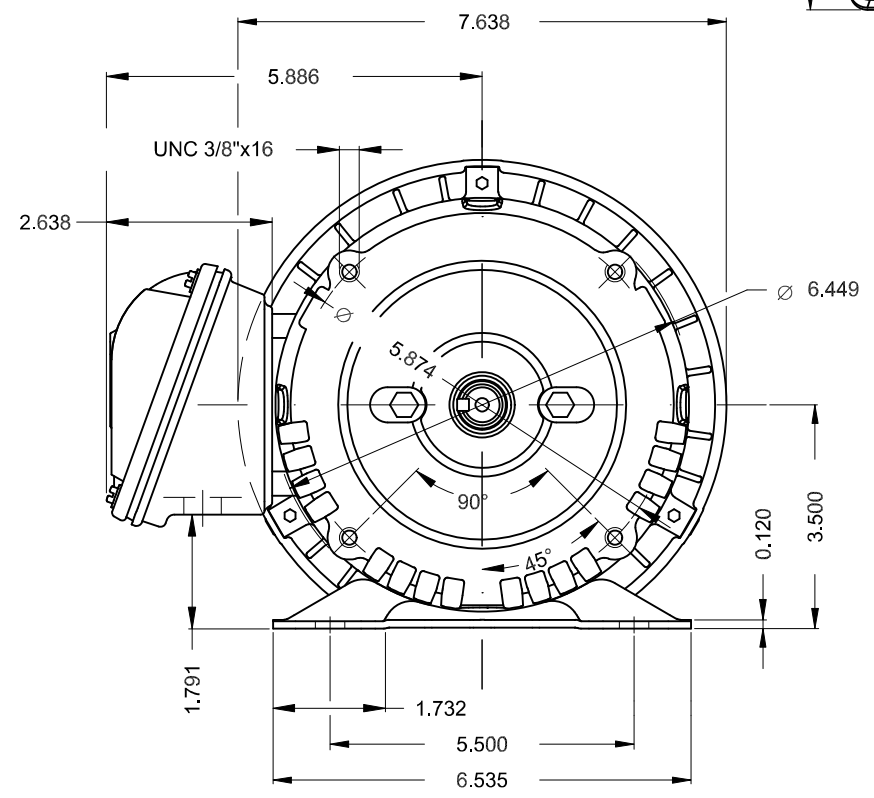

1 2 3 4 5 6

A

B

C

D

E

Fan cover - steel plate
 Color Munsell N 1 matte black
 Painting plan 207N
 Mounting B34D

ECM	LOC	SUMMARY OF MODIFICATIONS	EXECUTED	CHECKED	RELEASED	DATE	VER
EXECUTED	HYBRISUSER	THREE PH. MOTOR ROLLED STEEL NEMA PREM. EFF.					00
CHECKED		FRAME 143/5TC IP55 TEFC					
RELEASED							
REL. DATE	WMO	Jaragua do Sul	Product Engineering				

3 HP 02 Poles 60 Hz

A

PREVIEW
 WDD 00

SHEET 1 / 1

Dimensions in inches XME A3