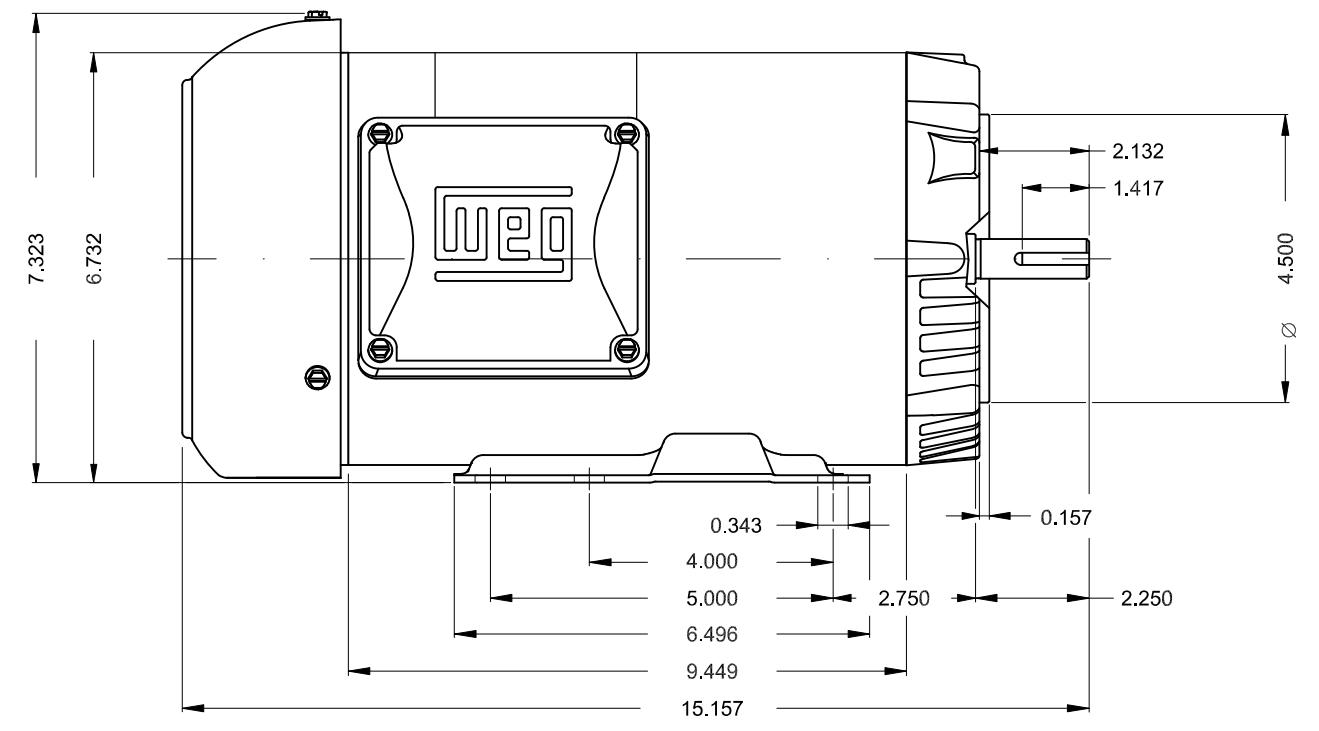

1 2 3 4 5 6

A

B

C

D

E

Fan cover - steel plate
 Color Munsell N 1 matte black
 Painting plan 207N
 Mounting B34D

ECM	LOC	SUMMARY OF MODIFICATIONS	EXECUTED	CHECKED	RELEASED	DATE	VER
EXECUTED	HYBRISUSER	THREE PH. MOTOR ROLLED STEEL NEMA PREM. EFF.					00
CHECKED		FRAME 143/5TC IP55 TEFC					
RELEASED							
REL. DATE	WMO	Jaragua do Sul	Product Engineering				

3 HP 02 Poles 60 Hz

A

PREVIEW
 WDD 00

SHEET 1 / 1

Dimensions in inches XME A3