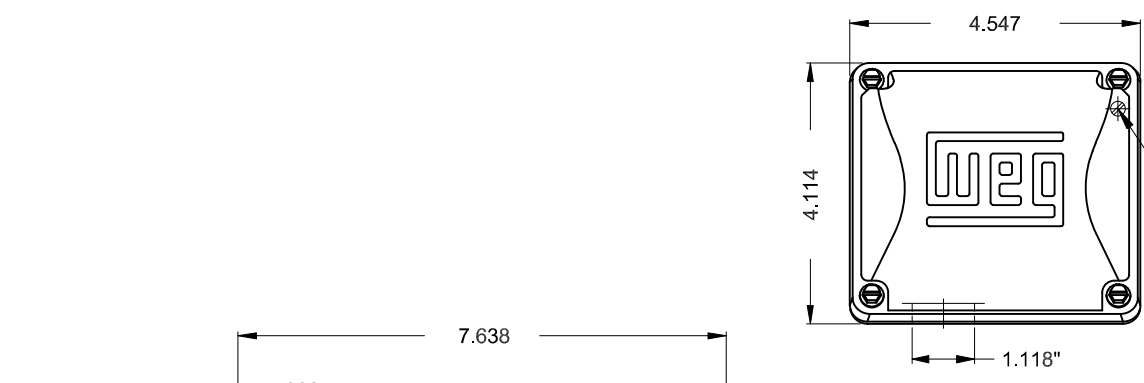

1 2 3 4 5 6

A

B

C

D

E

Fan cover - steel plate
 Color Munsell N 1 matte black
 Painting plan 207N
 Mounting B34D

ECM	LOC	SUMMARY OF MODIFICATIONS	EXECUTED	CHECKED	RELEASED	DATE	VER
EXECUTED	HYBRISUSER	THREE PH. MOTOR ROLLED STEEL NEMA PREM. EFF.					00
CHECKED		FRAME 143/5TC IP55 TEFC					
RELEASED							
REL. DATE	WMO	Jaragua do Sul	Product Engineering				

3 HP 02 Poles 60 Hz

A

PREVIEW
 WDD 00

SHEET 1 / 1

Dimensions in inches XME A3