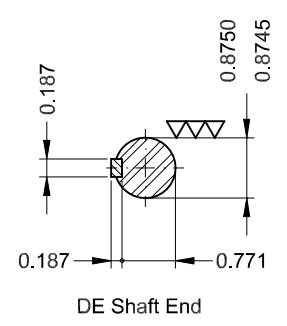

1 2 3 4 5 6

A

B

C

D

E

Fan cover - steel plate
 Color Munsell N 1 matte black
 Painting plan 207N
 Mounting B34D

ECM	LOC	SUMMARY OF MODIFICATIONS	EXECUTED	CHECKED	RELEASED	DATE	VER
EXECUTED	HYBRISUSER	THREE PH. MOTOR ROLLED STEEL NEMA PREM. EFF.					00
CHECKED		FRAME 143/5TC IP55 TEFC					
RELEASED							
REL. DATE	WMO	Jaragua do Sul	Product Engineering				

3 HP 02 Poles 60 Hz

A

PREVIEW
 WDD 00

SHEET 1 / 1

Dimensions in inches XME A3