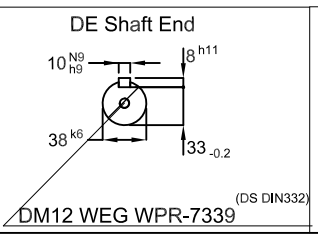

Color RAL 5009
 Painting plan 207A
 Mounting B35R(E)

11 kW 04 Poles 60 Hz										A	
ECM	LOC	SUMMARY OF MODIFICATIONS					HYBRISUSER				00
EXECUTED	HYBRISUSER	THREE PH. MOTOR W22 IE3					EXECUTED	CHECKED	RELEASED	DATE	VER
CHECKED		FRAME L132M/L IP55 TEFC									
RELEASED											
REL. DATE											
						PREVIEW		WDD 00			
						SHEET /					