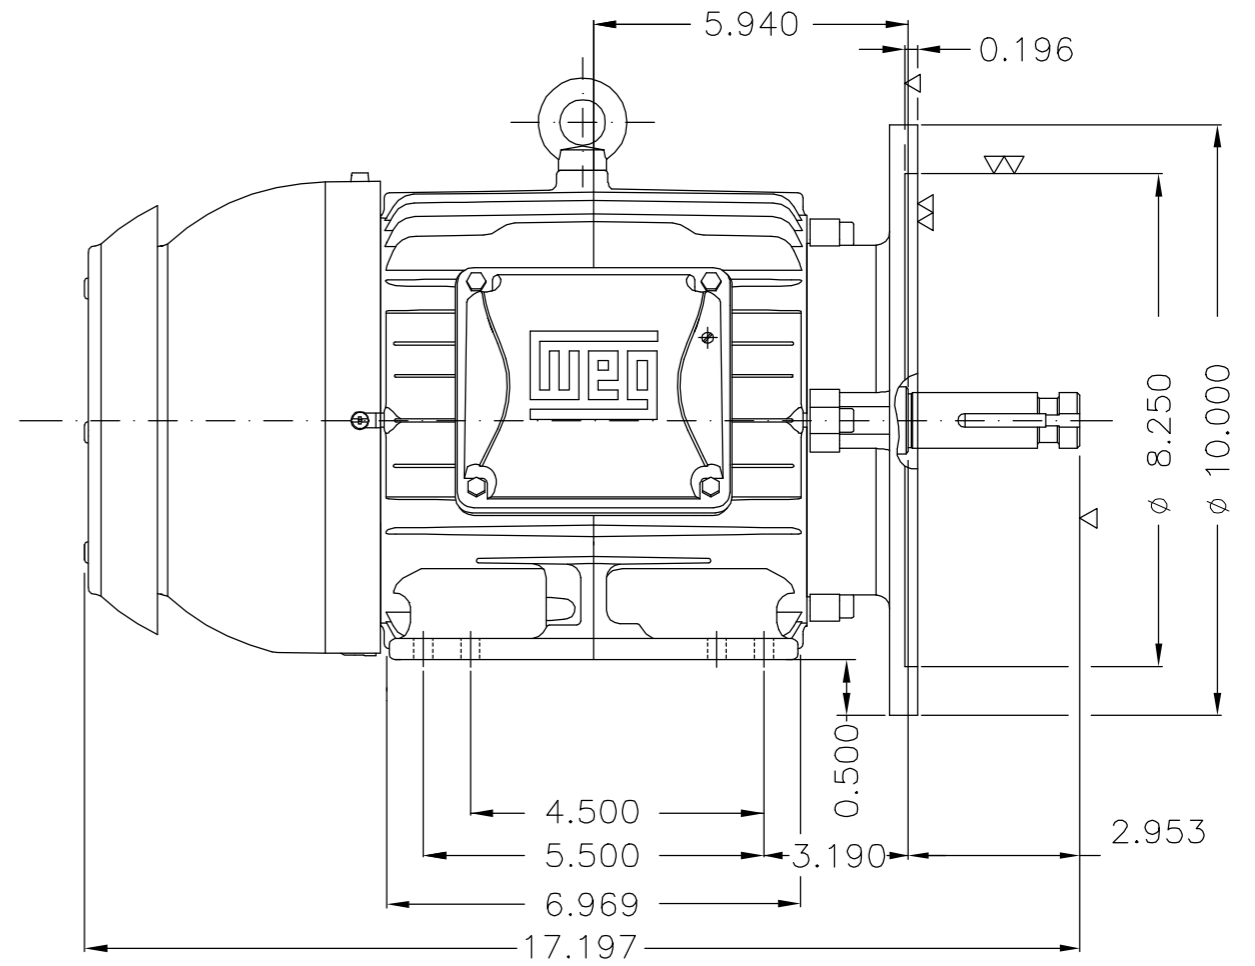

EIXO/SHAFT	
PADRÃO/STANDARD	X
OPCIONAL/OPTIONAL	
ESPECIAL/SPECIAL	

Dimensões em polegada  
Dimensions in inches

**CERTIFIED WEG MOTORES**  
Certified document.  
Not subject to changes.

THIS IS AN UPDATED REVISION, THE PREVIOUS ONE MUST BE DISREGARDED.

A  
B  
C  
D  
E

Main terminal box

Grounding for leads 2-10 mm<sup>2</sup> / 14-7 AWG

Cor RAL 5009 / Color RAL 5009  
Plano de pintura 207A / Painting plan 207A  
Forma construtiva NEMA W-6 / Mounting NEMA W-6  
Forma construtiva V15 / Mounting V15  
**V.J. PAMENSKY CANADA INC.**

500001454977	DOCUMENTO NOVO	NSCHMIDT	CLEITONGS	CLEITONGS	23.05.2018	00	
ECM	LOC	RESUMO MODIFICAÇÃO	EXECUTADO	VERIFICADO	LIBERADO	DATA	VER
EXEC. /EXECUTED	NSCHMIDT	THREE PHASE W22 P-BASE MOTOR PREMIUM EFF	EXECUTED	CHECKED	RELEASED	DATE	VER
VERIF. /CHECKED	CLEITONGS	FRAME 182/4HP IP55 TEFC					
LIBER. /RELEASED	CLEITONGS	P. BASE					
DATA LB /REL DT	23.05.2018	WMO	Jaragua do Sul	Product Engineering	FOLHA/SHEET	1 / 1	