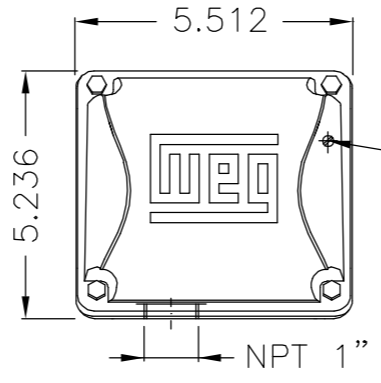

EIXO/SHAFT	
PADRÃO/STANDARD	X
OPCIONAL/OPTIONAL	
ESPECIAL/SPECIAL	

Dimensões em polegada  
Dimensions in inches

**CERTIFIED WEG MOTORES**  
Certified document.  
Not subject to changes.

THIS IS AN UPDATED REVISION, THE PREVIOUS ONE MUST BE DISREGARDED.

A  
B  
C  
D  
E

Main terminal box

Grounding for leads 2-10 mm<sup>2</sup> / 14-7 AWG

Cor RAL 5009 / Color RAL 5009  
Plano de pintura 207A / Painting plan 207A  
Forma construtiva NEMA W-6 / Mounting NEMA W-6  
Forma construtiva V15 / Mounting V15  
**V.J. PAMENSKY CANADA INC.**

500001454977	DOCUMENTO NOVO	NSCHMIDT	CLEITONGS	CLEITONGS	23.05.2018	00	
ECM	LOC	RESUMO MODIFICAÇÃO	EXECUTADO	VERIFICADO	LIBERADO	DATA	VER
EXEC. /EXECUTED	NSCHMIDT	THREE PHASE W22 P-BASE MOTOR PREMIUM EFF	EXECUTED	CHECKED	RELEASED	DATE	VER
VERIF. /CHECKED	CLEITONGS	FRAME 182/4HP IP55 TEFC					
LIBER. /RELEASED	CLEITONGS	P. BASE					
DATA LB /REL DT	23.05.2018	WMO	Jaragua do Sul	Product Engineering	FOLHA/SHEET	1 / 1	