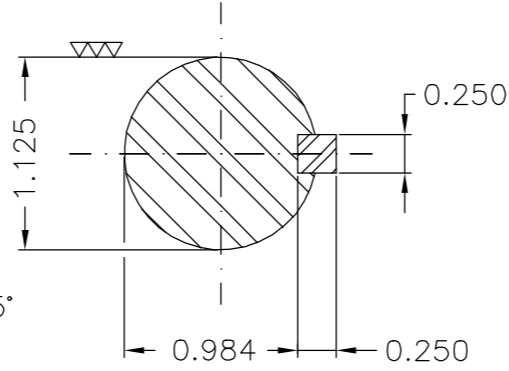

EIXO/SHAFT	
PADRÃO/STANDARD	X
OPCIONAL/OPTIONAL	
ESPECIAL/SPECIAL	

Dimensões em polegada  
Dimensions in inches

**CERTIFIED WEG MOTORES**  
Certified document.  
Not subject to changes.

THIS IS AN UPDATED REVISION, THE PREVIOUS ONE MUST BE DISREGARDED.

A  
B  
C  
D  
E

Main terminal box

Grounding for leads 2-10 mm<sup>2</sup> / 14-7 AWG

Cor RAL 5009 / Color RAL 5009  
Plano de pintura 207A / Painting plan 207A  
Forma construtiva NEMA W-6 / Mounting NEMA W-6  
Forma construtiva V15 / Mounting V15  
**V.J. PAMENSKY CANADA INC.**