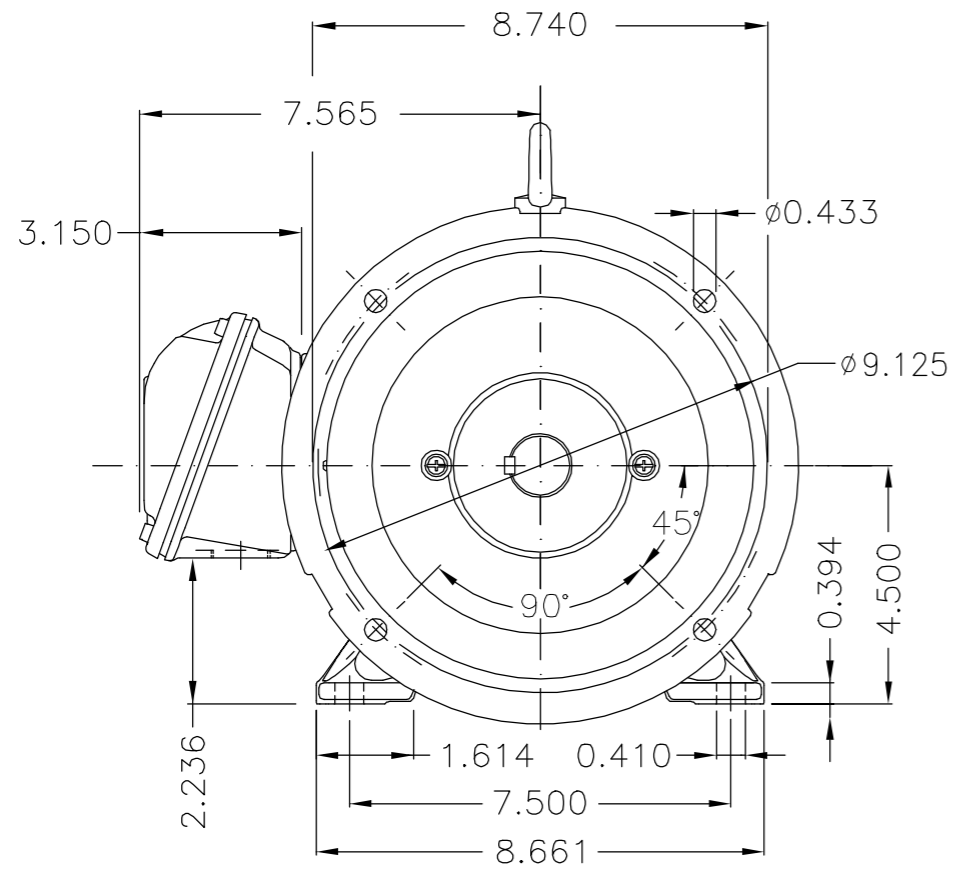

EIXO/SHAFT	
PADRÃO/STANDARD	X
OPCIONAL/OPTIONAL	
ESPECIAL/SPECIAL	

Dimensões em polegada  
Dimensions in inches

**CERTIFIED WEG MOTORES**  
Certified document.  
Not subject to changes.

THIS IS AN UPDATED REVISION, THE PREVIOUS ONE MUST BE DISREGARDED.

A  
B  
C  
D  
E

Main terminal box

Grounding for leads 2-10 mm<sup>2</sup> / 14-7 AWG

Cor RAL 5009 / Color RAL 5009  
Plano de pintura 207A / Painting plan 207A  
Forma construtiva NEMA W-6 / Mounting NEMA W-6  
Forma construtiva V15 / Mounting V15  
**V.J. PAMENSKY CANADA INC.**

500001454977	DOCUMENTO NOVO	NSCHMIDT	CLEITONGS	CLEITONGS	23.05.2018	00	
ECM	LOC	RESUMO MODIFICAÇÃO	EXECUTADO	VERIFICADO	LIBERADO	DATA	VER
EXEC. /EXECUTED	NSCHMIDT	THREE PHASE W22 P-BASE MOTOR PREMIUM EFF	EXECUTED	CHECKED	RELEASED	DATE	VER
VERIF. /CHECKED	CLEITONGS	FRAME 182/4HP IP55 TEFC					
LIBER. /RELEASED	CLEITONGS	P. BASE					
DATA LB /REL DT	23.05.2018	WMO	Jaragua do Sul	Product Engineering	FOLHA/SHEET	1 / 1	