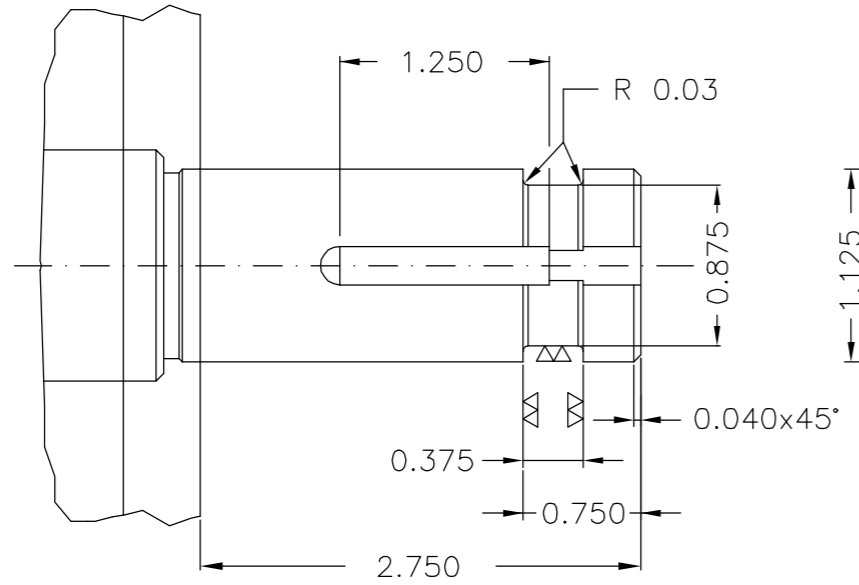

EIXO/SHAFT	
PADRÃO/STANDARD	X
OPCIONAL/OPTIONAL	
ESPECIAL/SPECIAL	

Dimensões em polegada  
Dimensions in inches

**CERTIFIED WEG MOTORES**  
Certified document.  
Not subject to changes.

THIS IS AN UPDATED REVISION, THE PREVIOUS ONE MUST BE DISREGARDED.

A  
B  
C  
D  
E

Main terminal box

Grounding for leads 2-10 mm<sup>2</sup> / 14-7 AWG

Cor RAL 5009 / Color RAL 5009  
Plano de pintura 207A / Painting plan 207A  
Forma construtiva NEMA W-6 / Mounting NEMA W-6  
Forma construtiva V15 / Mounting V15  
**V.J. PAMENSKY CANADA INC.**

500001454977	DOCUMENTO NOVO	NSCHMIDT	CLEITONGS	CLEITONGS	23.05.2018	00	
ECM	LOC	RESUMO MODIFICAÇÃO	EXECUTADO	VERIFICADO	LIBERADO	DATA	VER
EXEC. /EXECUTED	NSCHMIDT	THREE PHASE W22 P-BASE MOTOR PREMIUM EFF	EXECUTED	CHECKED	RELEASED	DATE	VER
VERIF. /CHECKED	CLEITONGS	FRAME 182/4HP IP55 TEFC					
LIBER. /RELEASED	CLEITONGS	P. BASE					
DATA LB /REL DT	23.05.2018	WMO	Jaragua do Sul	Product Engineering	FOLHA/SHEET	1 / 1	