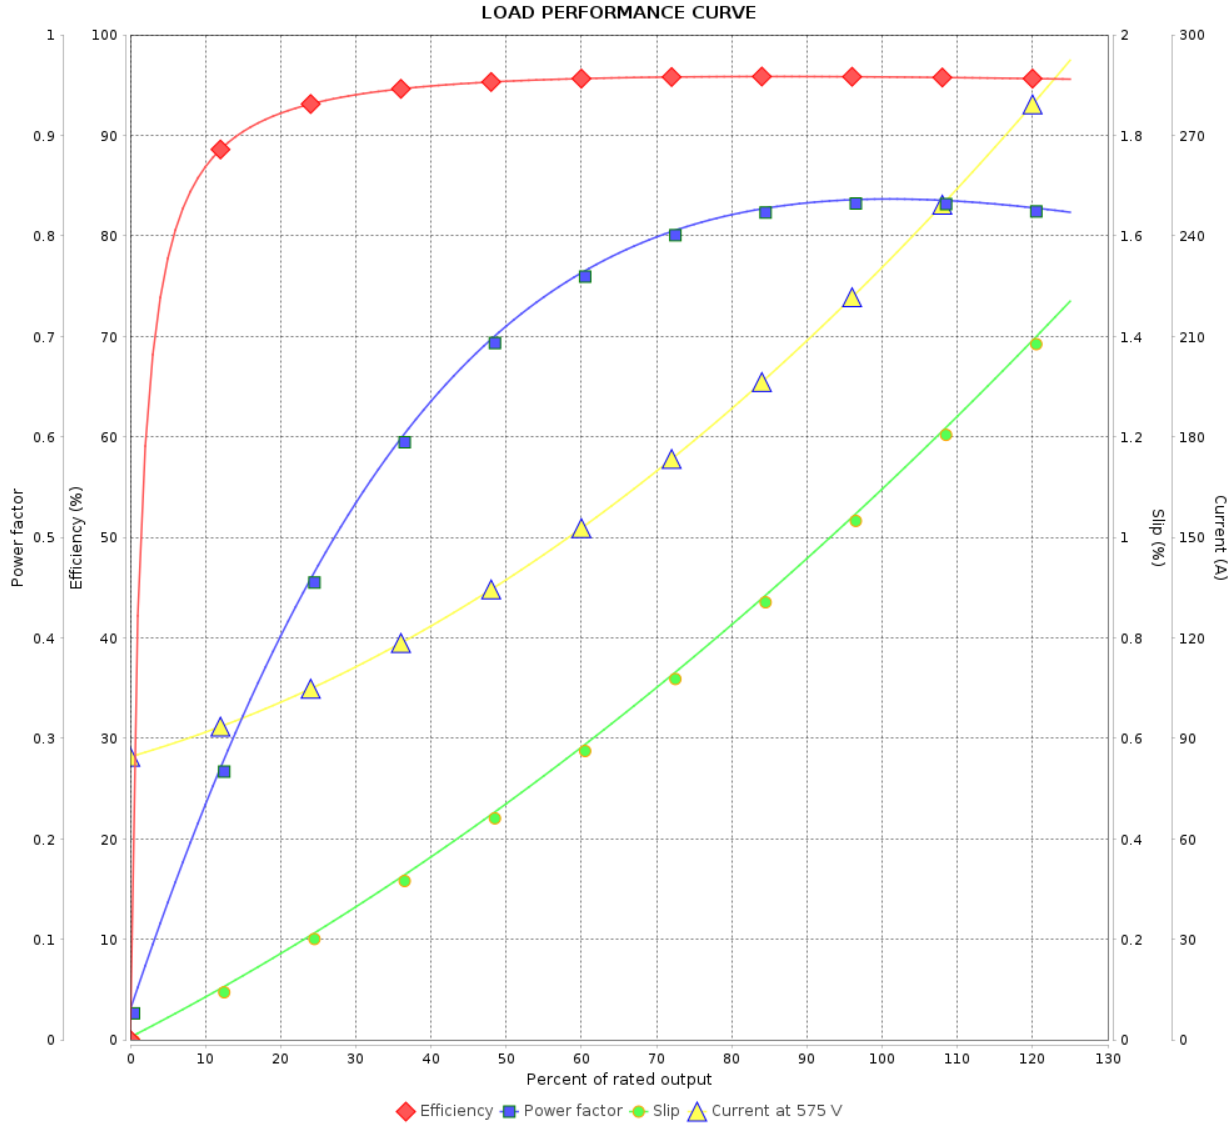

LOAD PERFORMANCE CURVE

Three Phase Induction Motor - Squirrel Cage

Customer : _____

Product line : W40 NEMA Premium Efficiency Three-Phase

Product code : 14448251

Performance : 575 V 60 Hz 4P

Rated current : 231 A
 LRC : 6.4
 Rated torque : 102 kgfm
 Locked rotor torque : 210 %
 Breakdown torque : 240 %
 Rated speed : 1780 rpm

Moment of inertia (J) : 2.14 kgm²
 Duty cycle : Cont.(S1)
 Insulation class : F
 Service factor : 1.15
 Temperature rise : 80 K
 Design : B

Rev.	Changes Summary	Performed	Checked	Date
Performed by			Page 2 / 2	Revision
Checked by				
Date	21/10/2023			