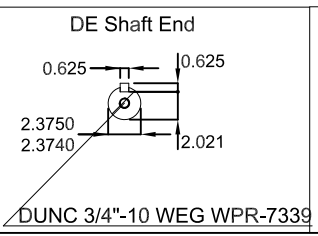

125 HP 02 Poles 60 Hz										A	
HYBRISUSER										00	
ECM	LOC	SUMMARY OF MODIFICATIONS					EXECUTED	CHECKED	RELEASED	DATE	VER
EXECUTED	HYBRISUSER	THREE PH. MOTOR W22 NEMA PREM. EFF.					EXECUTED	CHECKED	RELEASED	DATE	VER
CHECKED		FRAME 444/5TSC IP55 TEFC					EXECUTED	CHECKED	RELEASED	DATE	VER
RELEASED							EXECUTED	CHECKED	RELEASED	DATE	VER
REL. DATE							EXECUTED	CHECKED	RELEASED	DATE	VER

Without vertical jackscrews
 Color RAL 5009
 Painting plan 203A
 Mounting NEMA F-1
 Mounting B34R(D)

PREVIEW
 WDD 00
 SHEET /