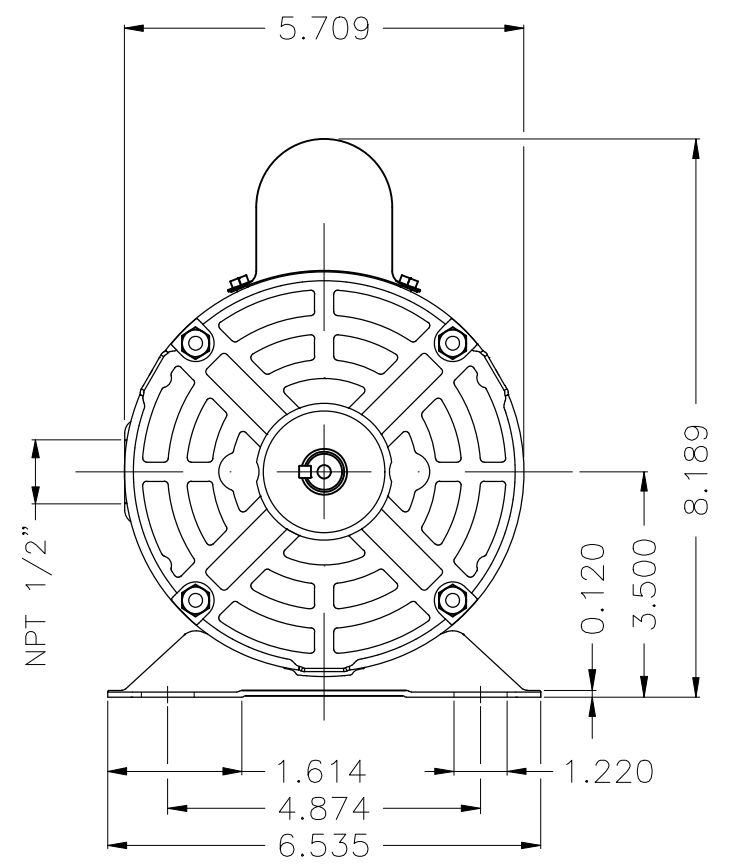

1 2 3 4 5 6

A

B

C

D

E

Color Munsell N 1 matte black									
Painting plan 207N									
Mounting F-1/B3R(D)									
HYBRISUSER									
00									
ECM	LOC	SUMMARY OF MODIFICATIONS			EXECUTED	CHECKED	RELEASED	DATE	VER
EXECUTED	HYBRISUSER	SINGLE PH. MOTOR ROLLED STEEL			PREVIEW				
CHECKED		FRAME W56 IP21 ODP			WDD		00		
RELEASED									
REL. DATE		WMO	Jaragua do Sul	Product Engineering	SHEET		1 / 1		

0.75 HP 02 Poles 60 Hz

A