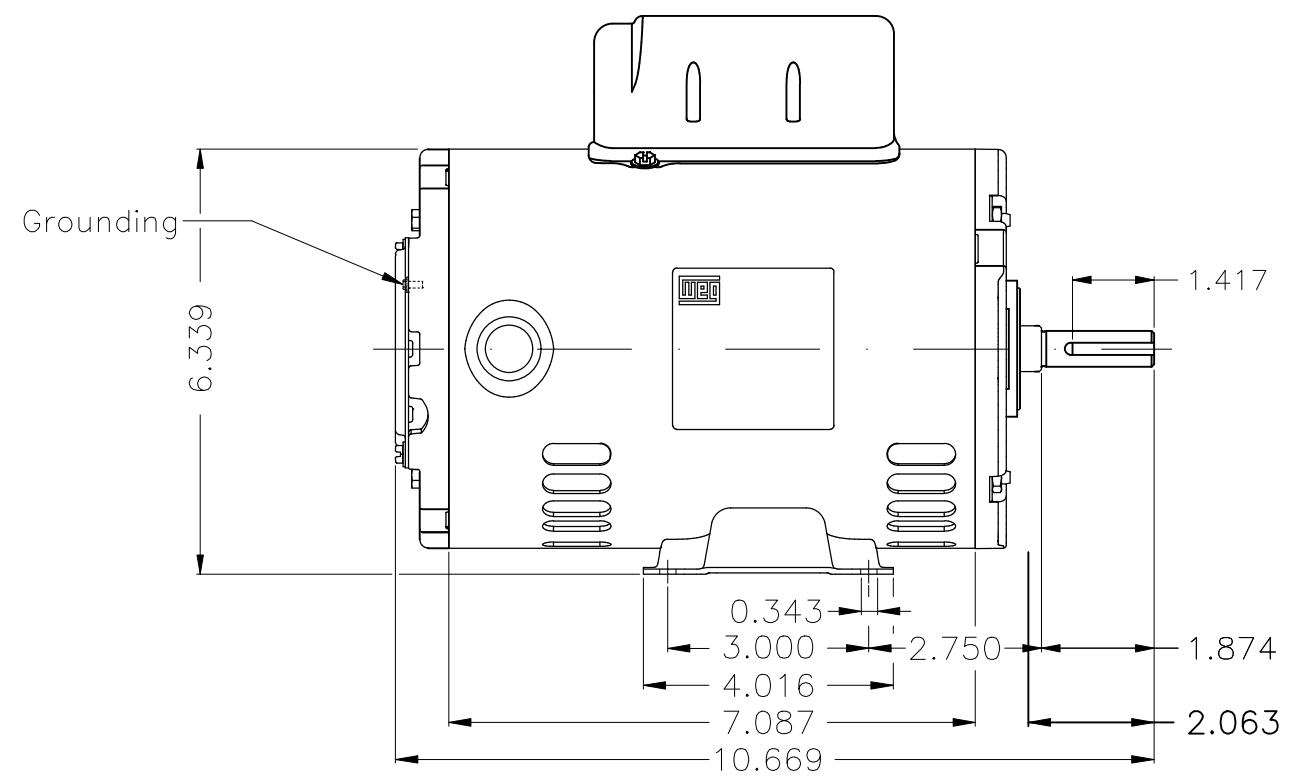

1 2 3 4 5 6

A

B

C

D

E

Color Munsell N 1 matte black									
Painting plan 207N									
Mounting F-1/B3R(D)									
HYBRISUSER									
00									
ECM	LOC	SUMMARY OF MODIFICATIONS			EXECUTED	CHECKED	RELEASED	DATE	VER
EXECUTED	HYBRISUSER	SINGLE PH. MOTOR ROLLED STEEL			PREVIEW				
CHECKED		FRAME W56 IP21 ODP			WDD		00		
RELEASED									
REL. DATE		WMO	Jaragua do Sul	Product Engineering	SHEET		1 / 1		

0.75 HP 02 Poles 60 Hz

A