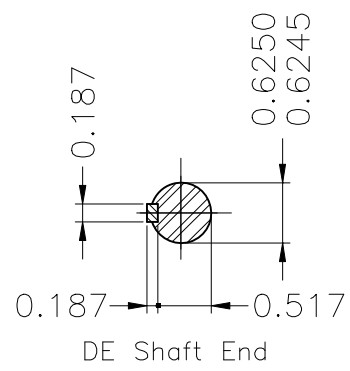

1 2 3 4 5 6

A

B

C

D

E

Color Munsell N 1 matte black									
Painting plan 207N									
Mounting F-1/B3R(D)									
HYBRISUSER									
00									
ECM	LOC	SUMMARY OF MODIFICATIONS			EXECUTED	CHECKED	RELEASED	DATE	VER
EXECUTED	HYBRISUSER	SINGLE PH. MOTOR ROLLED STEEL			PREVIEW				
CHECKED		FRAME W56 IP21 ODP			WDD		00		
RELEASED									
REL. DATE		WMO	Jaragua do Sul	Product Engineering	SHEET		1 / 1		

0.75 HP 02 Poles 60 Hz

A