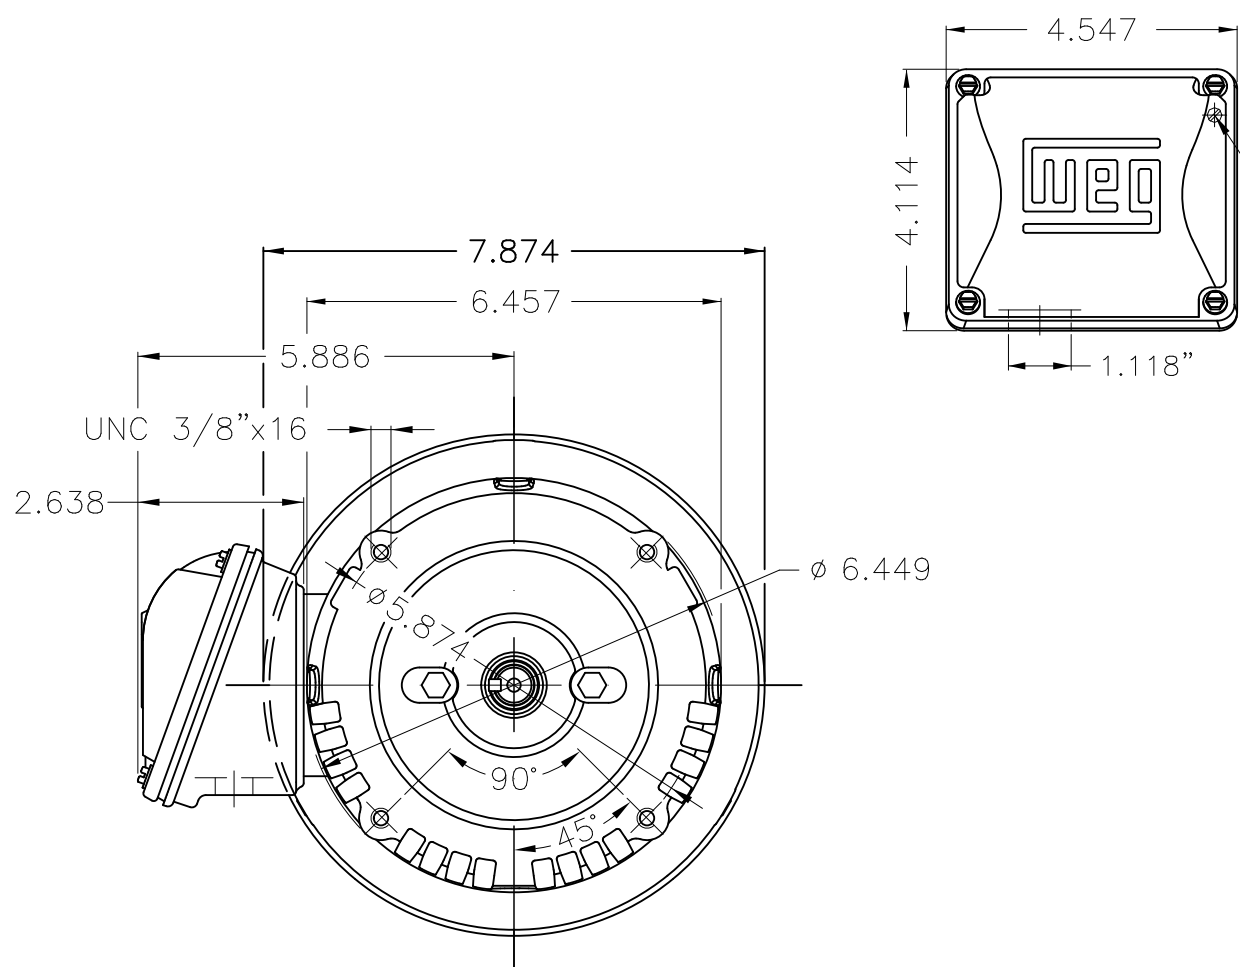

1 2 3 4 5 6

A

B

C

D

E

Color Munsell N 1 matte black									
Painting plan 207N									
Mounting W-6/V18R(D)									
					HYBRISUSER	00			
ECM	LOC	SUMMARY OF MODIFICATIONS			EXECUTED	CHECKED	RELEASED	DATE	VER
EXECUTED	HYBRISUSER	THREE PH. MOTOR ROLLED STEEL NEMA PREM. EFF.				<b>PREVIEW</b>			
CHECKED		FRAME 143/5TC IP21 ODP				WDD	00		
RELEASED						SHEET	1 / 1		
REL. DATE		WMO	Jaragua do Sul	Product Engineering					

2 HP 02 Poles 60 Hz

A