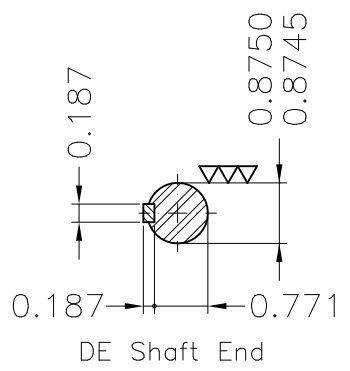

1 2 3 4 5 6

A

B

C

D

E

Color Munsell N 1 matte black									
Painting plan 207N									
Mounting W-6/V18R(D)									
					HYBRISUSER	00			
ECM	LOC	SUMMARY OF MODIFICATIONS			EXECUTED	CHECKED	RELEASED	DATE	VER
EXECUTED	HYBRISUSER	THREE PH. MOTOR ROLLED STEEL NEMA PREM. EFF.				<b>PREVIEW</b>			
CHECKED		FRAME 143/5TC IP21 ODP				WDD	00		
RELEASED						SHEET	1 / 1		
REL. DATE		WMO	Jaragua do Sul	Product Engineering					

2 HP 02 Poles 60 Hz

A