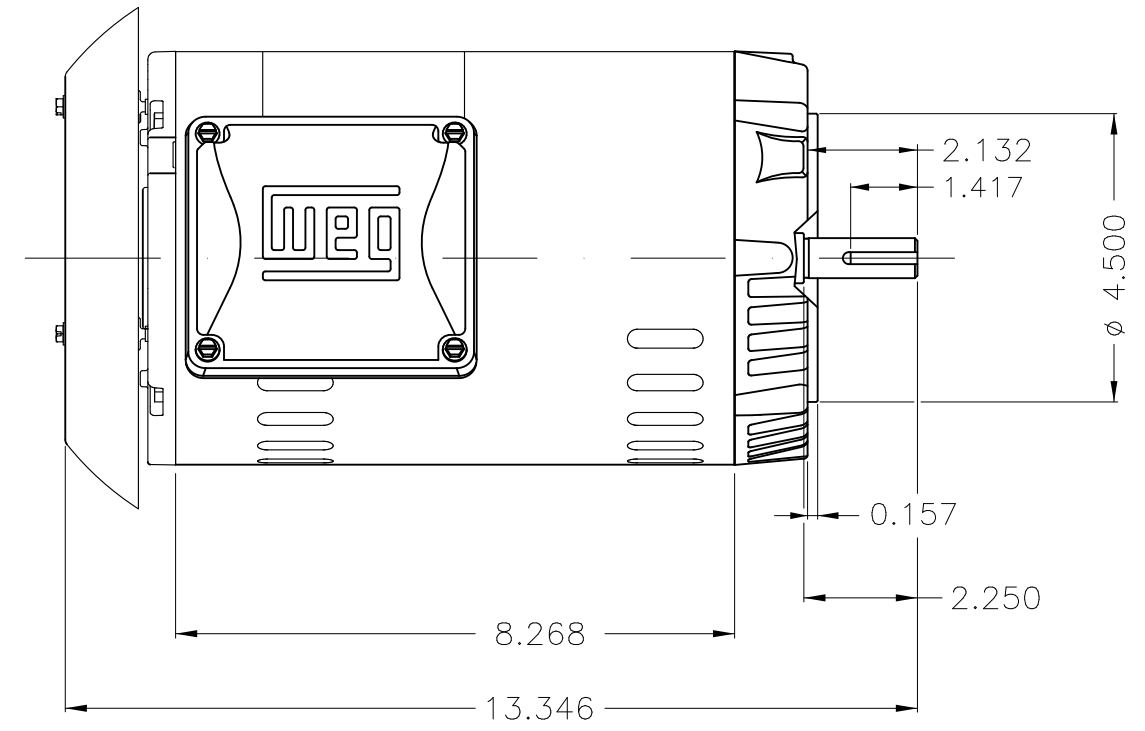

1 2 3 4 5 6

A

B

C

D

E

Color Munsell N 1 matte black									
Painting plan 207N									
Mounting W-6/V18R(D)									
					HYBRISUSER	00			
ECM	LOC	SUMMARY OF MODIFICATIONS			EXECUTED	CHECKED	RELEASED	DATE	VER
EXECUTED	HYBRISUSER	THREE PH. MOTOR ROLLED STEEL NEMA PREM. EFF.				<b>PREVIEW</b>			
CHECKED		FRAME 143/5TC IP21 ODP				WDD	00		
RELEASED						SHEET	1 / 1		
REL. DATE		WMO	Jaragua do Sul	Product Engineering					

2 HP 02 Poles 60 Hz

A