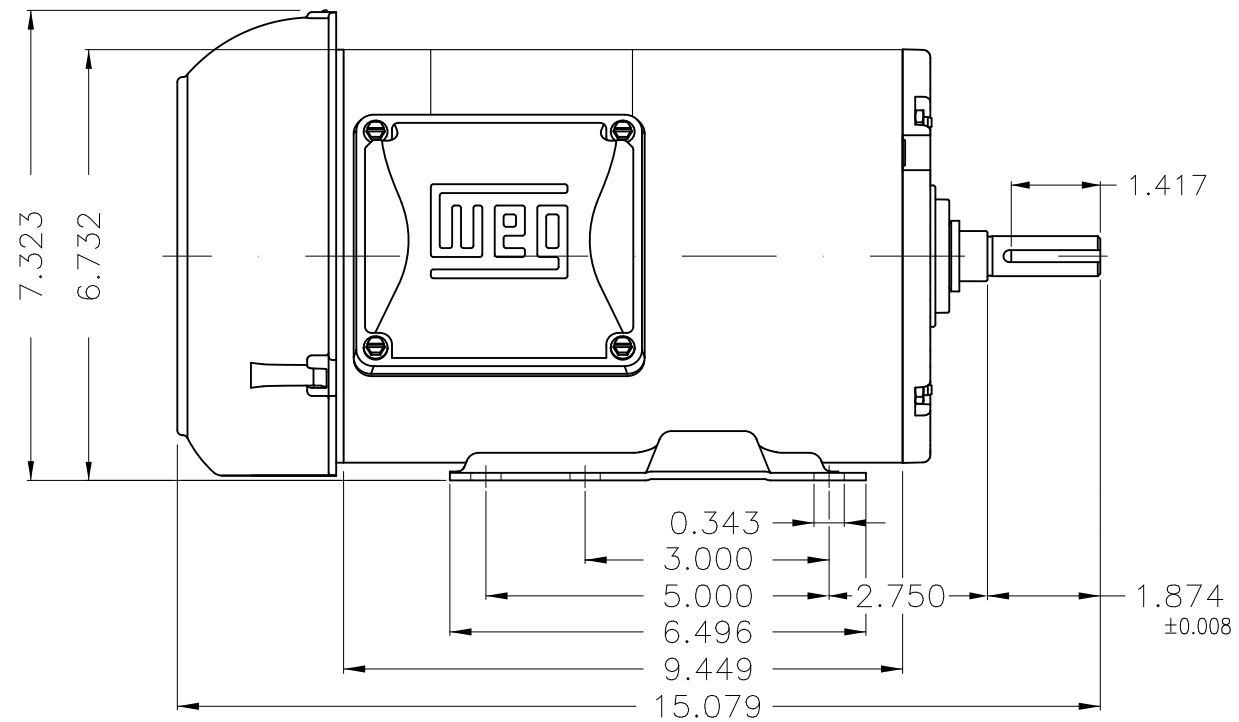

1 2 3 4 5 6

A

B

C

D

E

Color Munsell N 1 matte black
 Painting plan 207N
 Mounting F-1/B3R(D)

						HYBRISUSER								00			
ECM	LOC	SUMMARY OF MODIFICATIONS				EXECUTED	CHECKED	RELEASED	DATE	VER							
EXECUTED	HYBRISUSER	THREE PH. MOTOR ROLLED STEEL PREM. EFF.										PREVIEW					
CHECKED		FRAME 56H IP55 TEFC										WDD		00			
RELEASED												SHEET		1 / 1			
REL. DATE		WMO	Jaragua do Sul	Product Engineering													

3 HP 02 Poles 60 Hz

A