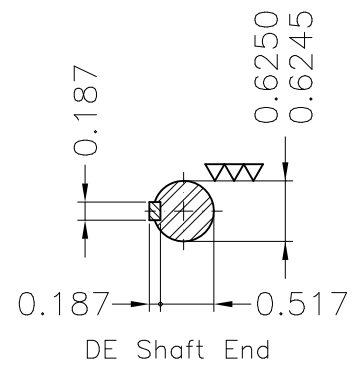

1 2 3 4 5 6

A

B

C

D

E

Color Munsell N 1 matte black
 Painting plan 207N
 Mounting F-1/B3R(D)

						HYBRISUSER								00			
ECM	LOC	SUMMARY OF MODIFICATIONS				EXECUTED	CHECKED	RELEASED	DATE	VER							
EXECUTED	HYBRISUSER	THREE PH. MOTOR ROLLED STEEL PREM. EFF.										PREVIEW					
CHECKED		FRAME 56H IP55 TEFC										WDD		00			
RELEASED												SHEET		1 / 1			
REL. DATE		WMO	Jaragua do Sul	Product Engineering													

3 HP 02 Poles 60 Hz

A