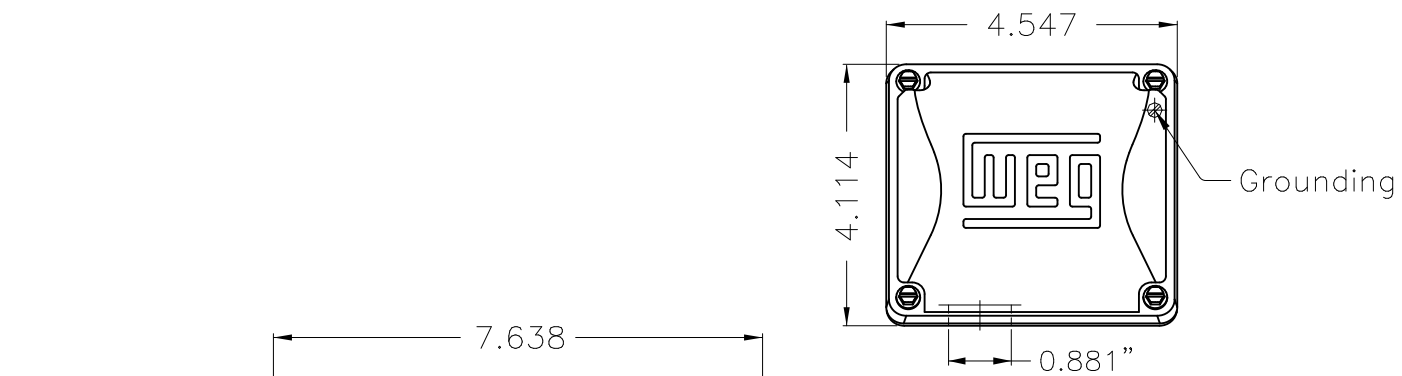

1 2 3 4 5 6

A

B

C

D

E

Color Munsell N 1 matte black
 Painting plan 207N
 Mounting F-1/B3R(D)

						HYBRISUSER								00			
ECM	LOC	SUMMARY OF MODIFICATIONS				EXECUTED	CHECKED	RELEASED	DATE	VER							
EXECUTED	HYBRISUSER	THREE PH. MOTOR ROLLED STEEL PREM. EFF.										PREVIEW					
CHECKED		FRAME 56H IP55 TEFC										WDD		00			
RELEASED												SHEET		1 / 1			
REL. DATE		WMO	Jaragua do Sul	Product Engineering													