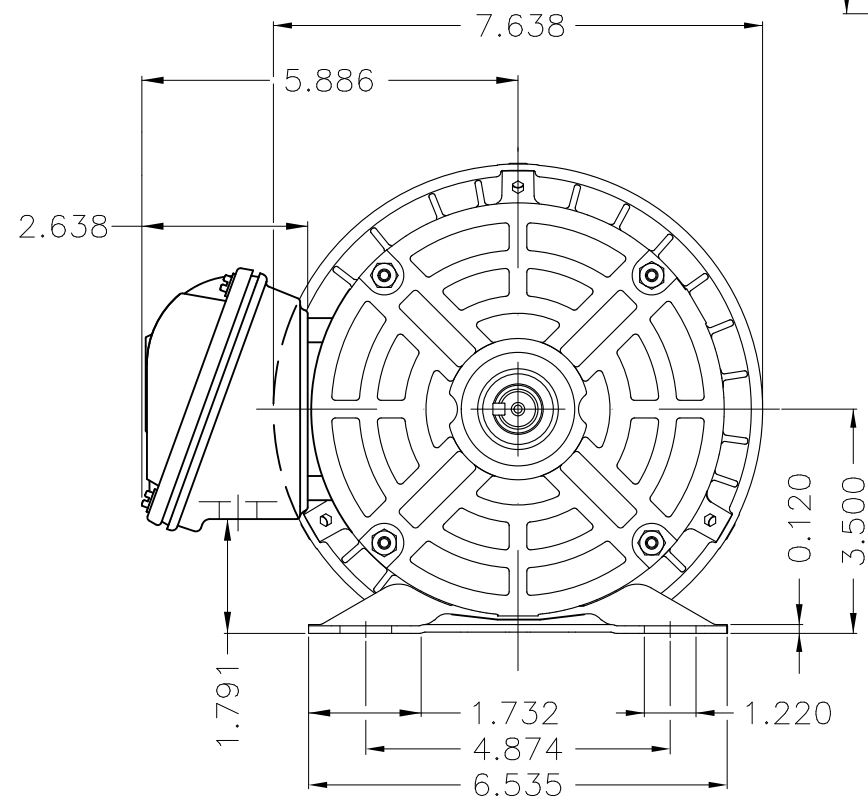

1 2 3 4 5 6

A

B

C

D

E

Color Munsell N 1 matte black
 Painting plan 207N
 Mounting F-1/B3R(D)

						HYBRISUSER								00			
ECM	LOC	SUMMARY OF MODIFICATIONS				EXECUTED	CHECKED	RELEASED	DATE	VER							
EXECUTED	HYBRISUSER	THREE PH. MOTOR ROLLED STEEL PREM. EFF.										PREVIEW					
CHECKED		FRAME 56H IP55 TEFC										WDD		00			
RELEASED												SHEET		1 / 1			
REL. DATE		WMO	Jaragua do Sul	Product Engineering													