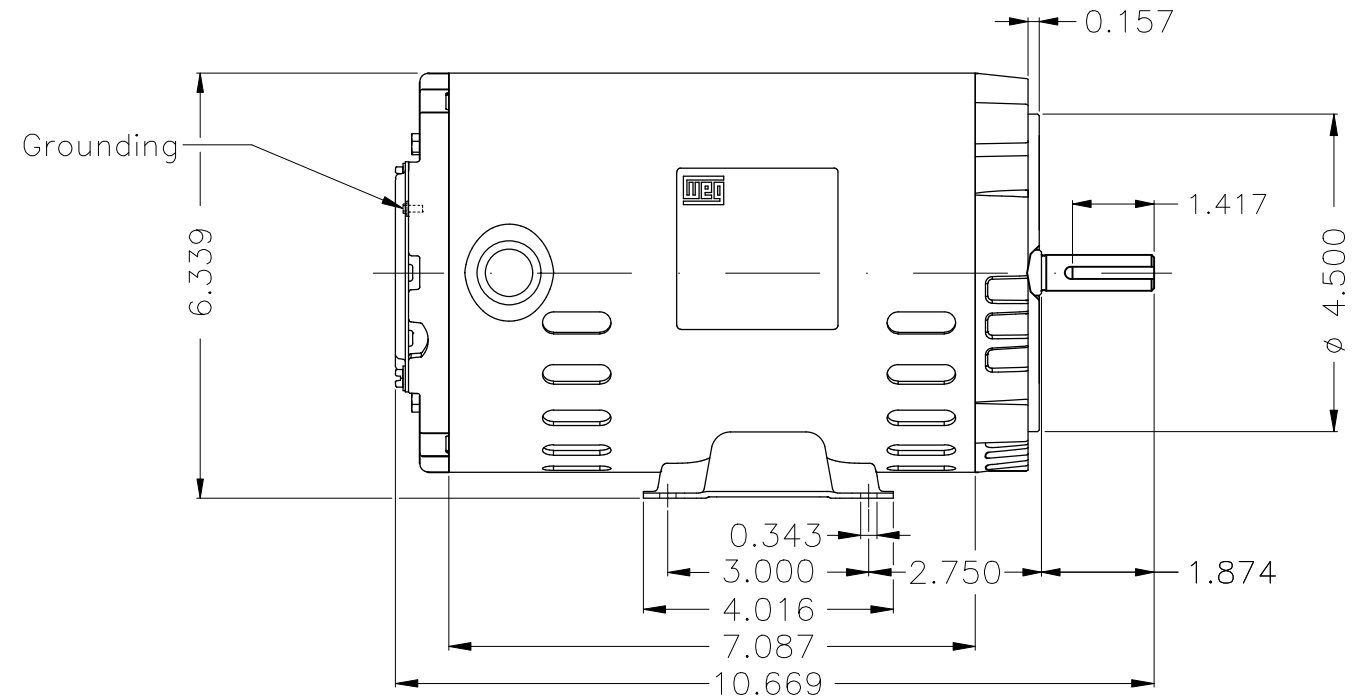

C

D

E

Color Munsell N 1 matte black

Painting plan 207N

Mounting B34D

ECM	LOC	SUMMARY OF MODIFICATIONS	EXECUTED	CHECKED	RELEASED	DATE	VER
EXECUTED	HYBRISUSER	THREE PH. MOTOR ROLLED STEEL PREM. EFF. FRAME W56C IP21 ODP					
CHECKED							
RELEASED							
REL. DATE		WMO Jaragua do Sul	Product Engineering	WDD	00	PREVIEW	