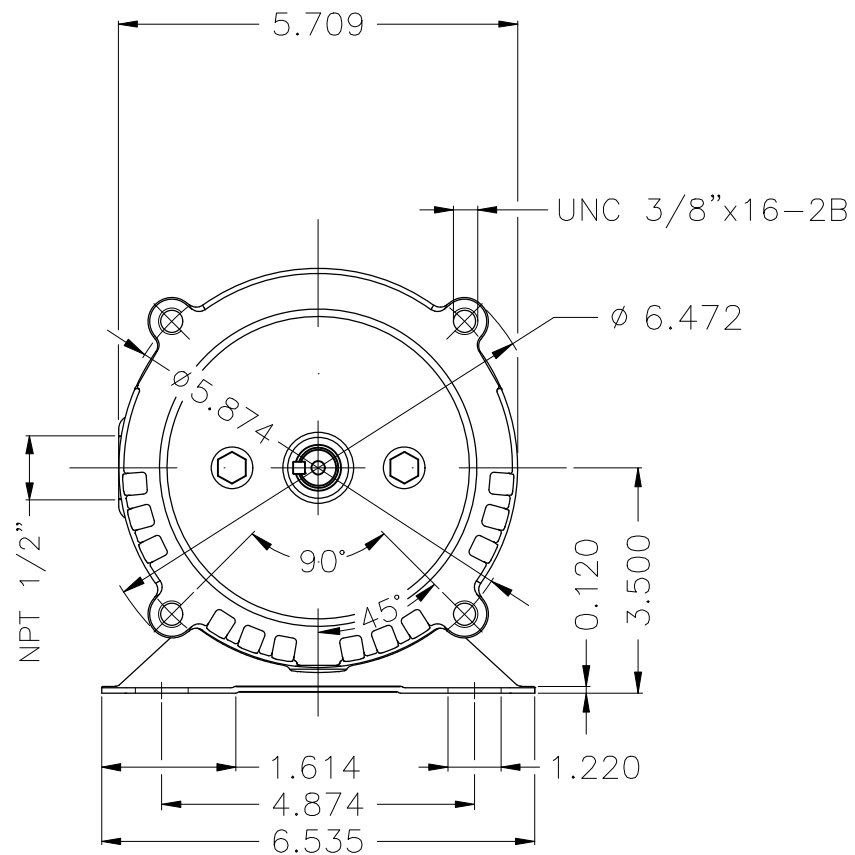

1

2

3

4

5

6

A

B

C

D

E

Color Munsell N 1 matte black

Painting plan 207N

Mounting B34D

ECM	LOC	SUMMARY OF MODIFICATIONS	EXECUTED	CHECKED	RELEASED	DATE	VER
EXECUTED	HYBRISUSER	THREE PH. MOTOR ROLLED STEEL PREM. EFF. FRAME W56C IP21 ODP					
CHECKED							
RELEASED							
REL. DATE		WMO Jaragua do Sul	Product Engineering	WDD	00	PREVIEW	

0.5 HP 04 Poles 60 Hz

A

WMO

Jaragua do Sul

Product Engineering

SHEET

1 / 1