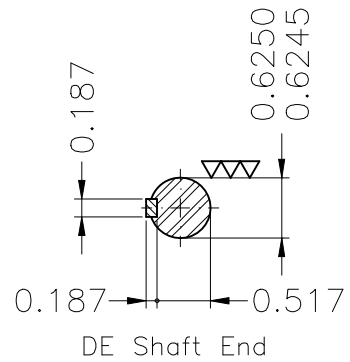

C

D

E

Color Munsell N 1 matte black

Painting plan 207N

Mounting B34D

ECM	LOC	SUMMARY OF MODIFICATIONS	EXECUTED	CHECKED	RELEASED	DATE	VER
EXECUTED	HYBRISUSER	THREE PH. MOTOR ROLLED STEEL PREM. EFF. FRAME W56C IP21 ODP					
CHECKED							
RELEASED							
REL. DATE		WMO Jaragua do Sul	Product Engineering	WDD	00	PREVIEW	

0.5 HP 04 Poles 60 Hz

A

WMO

Jaragua do Sul

Product Engineering

SHEET

1 / 1