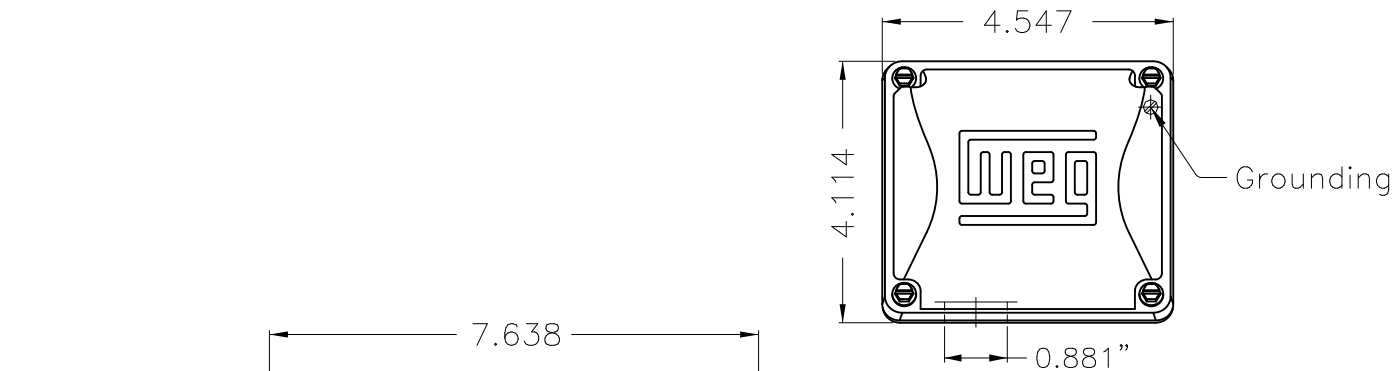

1 2 3 4 5 6

A

B

C

D

E

Color Munsell N 1 matte black
 Painting plan 207N
 Mounting F-1/B14R(D)

						HYBRISUSER				00
ECM	LOC	SUMMARY OF MODIFICATIONS				EXECUTED	CHECKED	RELEASED	DATE	VER
EXECUTED	HYBRISUSER	SINGLE PH. MOTOR ROLLED STEEL JET PUMP THREADED				EXECUTED				
CHECKED		FRAME 56J IP55 TEFC				EXECUTED				
RELEASED						EXECUTED				
REL. DATE		WMO	Jaragua do Sul	Product Engineering	PREVIEW		WDD 00		SHEET 1 / 1	

3 HP 02 Poles 60 Hz

A WMO Jaragua do Sul Product Engineering SHEET 1 / 1

Dimensions in inches XME A3