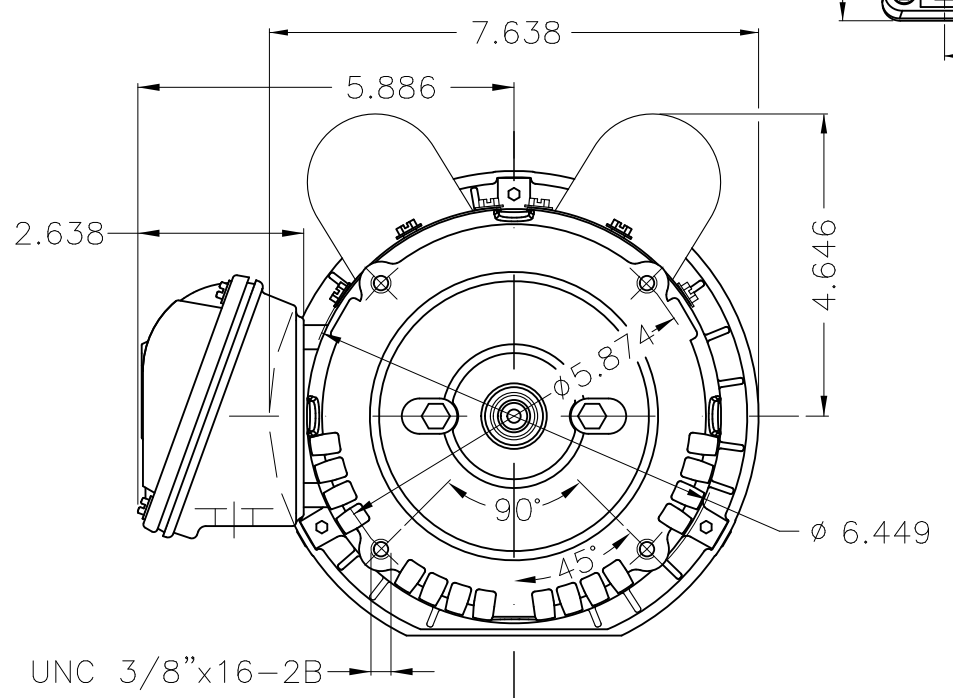

1 2 3 4 5 6

A

B

C

D

E

Color Munsell N 1 matte black
 Painting plan 207N
 Mounting F-1/B14R(D)

						HYBRISUSER				00
ECM	LOC	SUMMARY OF MODIFICATIONS				EXECUTED	CHECKED	RELEASED	DATE	VER
EXECUTED	HYBRISUSER	SINGLE PH. MOTOR ROLLED STEEL JET PUMP THREADED				EXECUTED				
CHECKED		FRAME 56J IP55 TEFC				EXECUTED				
RELEASED						EXECUTED				
REL. DATE		WMO	Jaragua do Sul	Product Engineering	PREVIEW		WDD 00		SHEET 1 / 1	

3 HP 02 Poles 60 Hz

A WMO Jaragua do Sul Product Engineering SHEET 1 / 1

Dimensions in inches XME A3