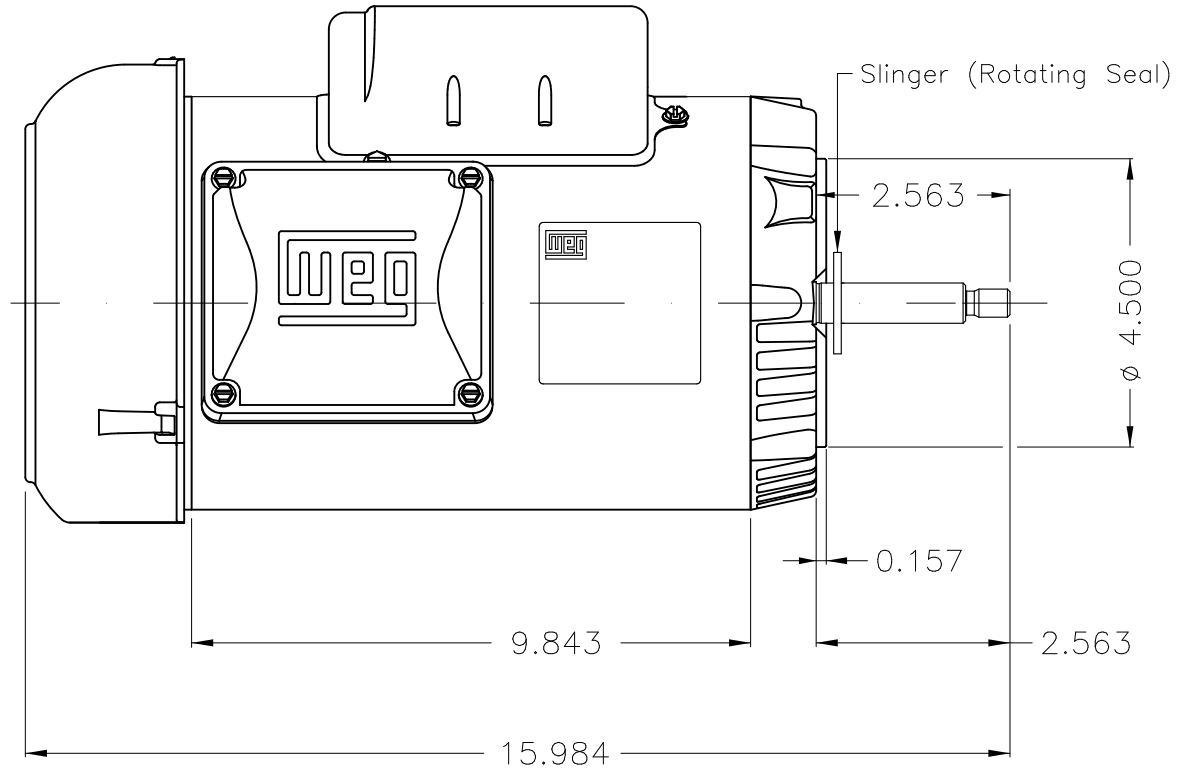

1 2 3 4 5 6

A

B

C

D

E

Color Munsell N 1 matte black
 Painting plan 207N
 Mounting F-1/B14R(D)

						HYBRISUSER				00
ECM	LOC	SUMMARY OF MODIFICATIONS				EXECUTED	CHECKED	RELEASED	DATE	VER
EXECUTED	HYBRISUSER	SINGLE PH. MOTOR ROLLED STEEL JET PUMP THREADED				EXECUTED				
CHECKED		FRAME 56J IP55 TEFC				EXECUTED				
RELEASED						EXECUTED				
REL. DATE		WMO	Jaragua do Sul	Product Engineering	PREVIEW		WDD 00		SHEET 1 / 1	

3 HP 02 Poles 60 Hz

A WMO Jaragua do Sul Product Engineering SHEET 1 / 1

Dimensions in inches XME A3