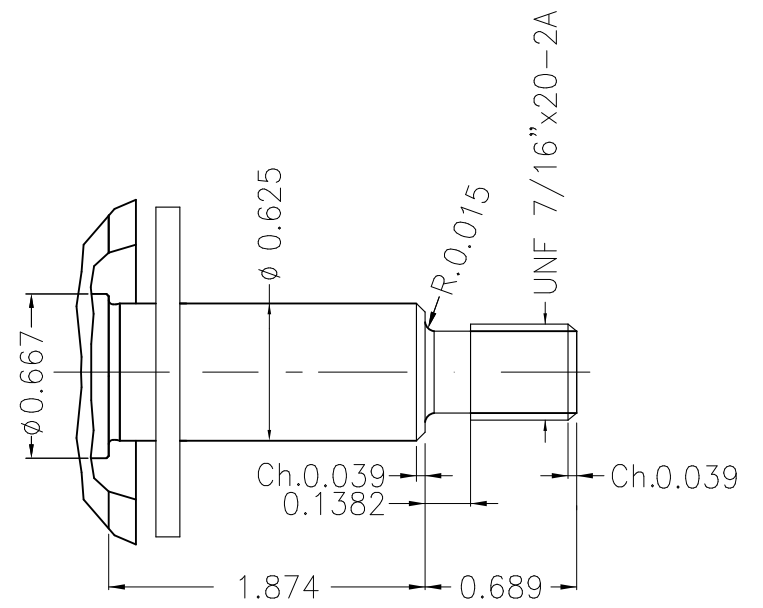

1 2 3 4 5 6

A

B

C

D

E

Color Munsell N 1 matte black
 Painting plan 207N
 Mounting F-1/B14R(D)

						HYBRISUSER				00
ECM	LOC	SUMMARY OF MODIFICATIONS				EXECUTED	CHECKED	RELEASED	DATE	VER
EXECUTED	HYBRISUSER	SINGLE PH. MOTOR ROLLED STEEL JET PUMP THREADED				EXECUTED				
CHECKED		FRAME 56J IP55 TEFC				EXECUTED				
RELEASED						EXECUTED				
REL. DATE		WMO	Jaragua do Sul	Product Engineering	PREVIEW		WDD 00		SHEET 1 / 1	

3 HP 02 Poles 60 Hz

A WMO Jaragua do Sul Product Engineering SHEET 1 / 1

Dimensions in inches XME A3