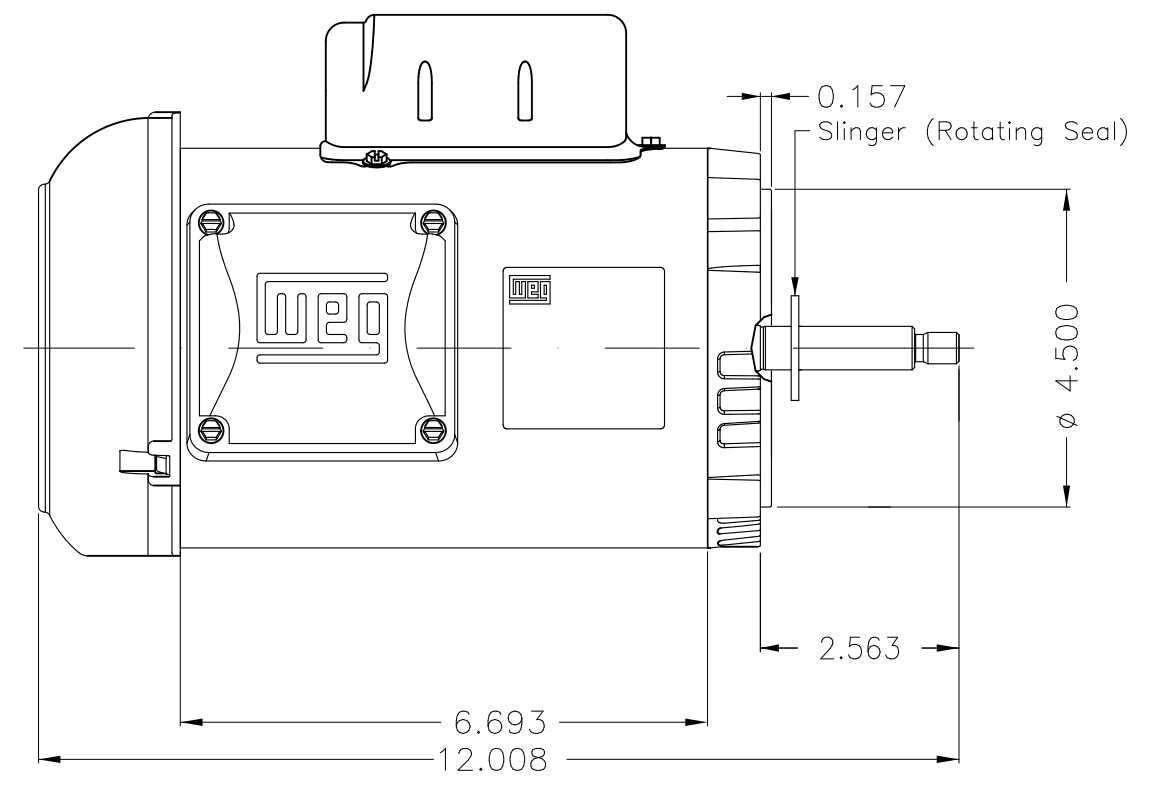

1 2 3 4 5 6

A

B

C

D

E

Color Munsell N 1 matte black
 Painting plan 207N
 Mounting F-1/B14R(D)

						HYBRISUSER				00	
ECM	LOC	SUMMARY OF MODIFICATIONS				EXECUTED	CHECKED	RELEASED	DATE	VER	
EXECUTED	HYBRISUSER	SINGLE PH. MOTOR ROLLED STEEL JET PUMP THREADED									PREVIEW WDD 00 SHEET 1 / 1
CHECKED		FRAME W56J IP55 TEFC									
RELEASED											
REL. DATE		WMO	Jaragua do Sul	Product Engineering							

0.5 HP 02 Poles 60 Hz

A