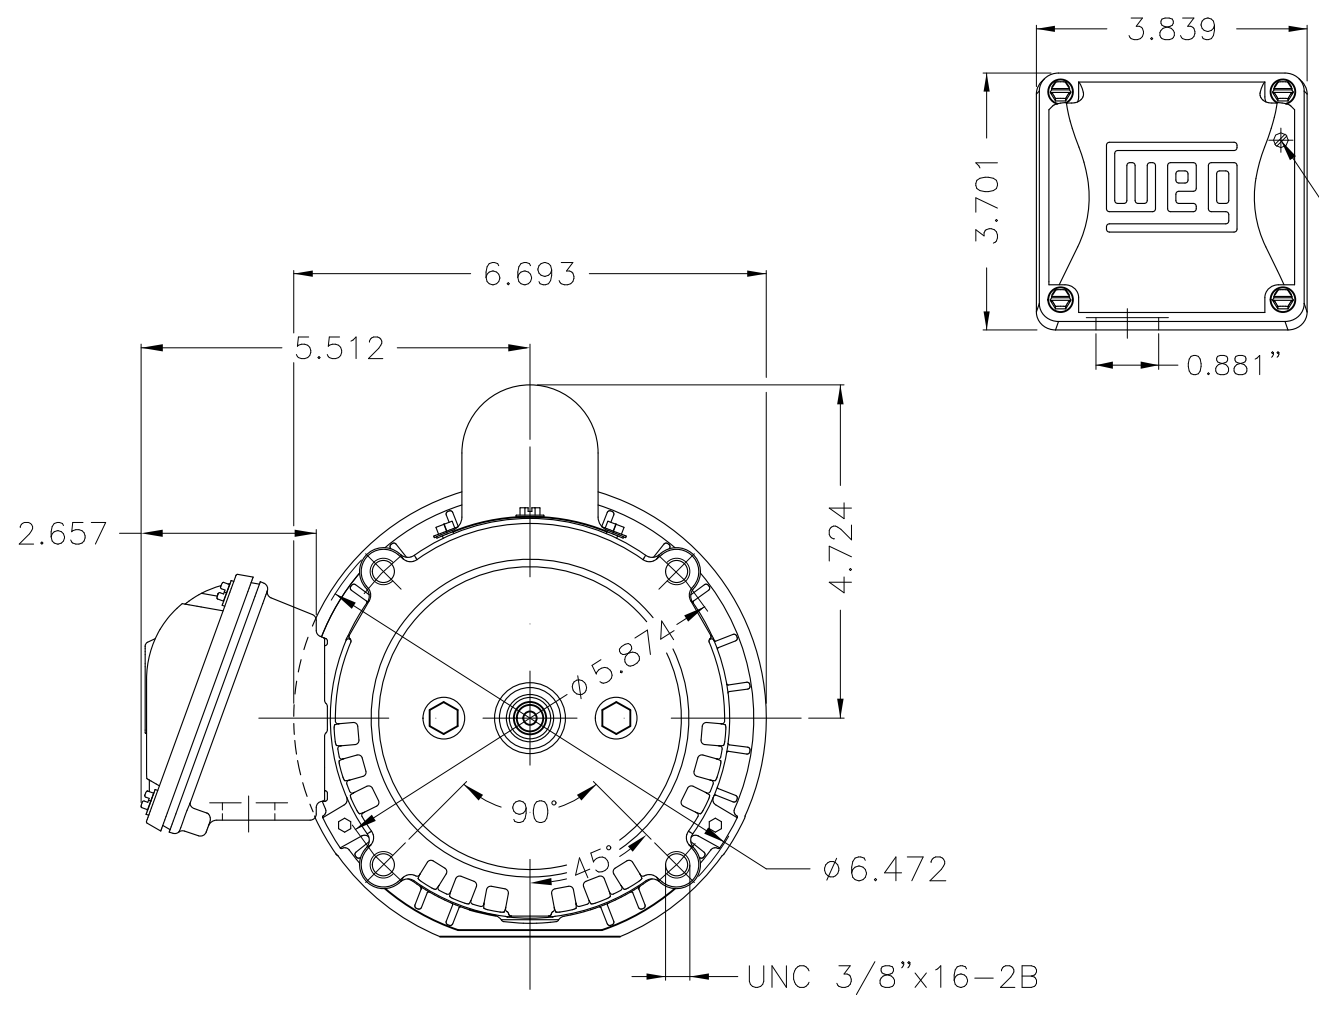

1 2 3 4 5 6

A

B

C

D

E

Color Munsell N 1 matte black
 Painting plan 207N
 Mounting F-1/B14R(D)

						HYBRISUSER				00	
ECM	LOC	SUMMARY OF MODIFICATIONS				EXECUTED	CHECKED	RELEASED	DATE	VER	
EXECUTED	HYBRISUSER	SINGLE PH. MOTOR ROLLED STEEL JET PUMP THREADED									PREVIEW WDD 00 SHEET 1 / 1
CHECKED		FRAME W56J IP55 TEFC									
RELEASED											
REL. DATE		WMO	Jaragua do Sul	Product Engineering							

0.5 HP 02 Poles 60 Hz

A