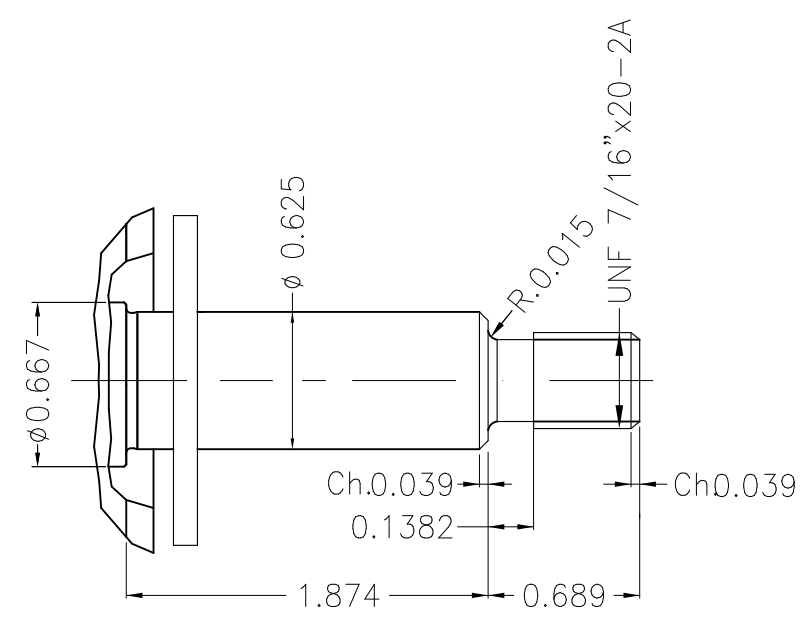

1 2 3 4 5 6

A

B

C

D

E

Color Munsell N 1 matte black
 Painting plan 207N
 Mounting F-1/B14R(D)

						HYBRISUSER				00	
ECM	LOC	SUMMARY OF MODIFICATIONS				EXECUTED	CHECKED	RELEASED	DATE	VER	
EXECUTED	HYBRISUSER	SINGLE PH. MOTOR ROLLED STEEL JET PUMP THREADED									PREVIEW WDD 00 SHEET 1 / 1
CHECKED		FRAME W56J IP55 TEFC									
RELEASED											
REL. DATE		WMO	Jaragua do Sul	Product Engineering							

0.5 HP 02 Poles 60 Hz

A