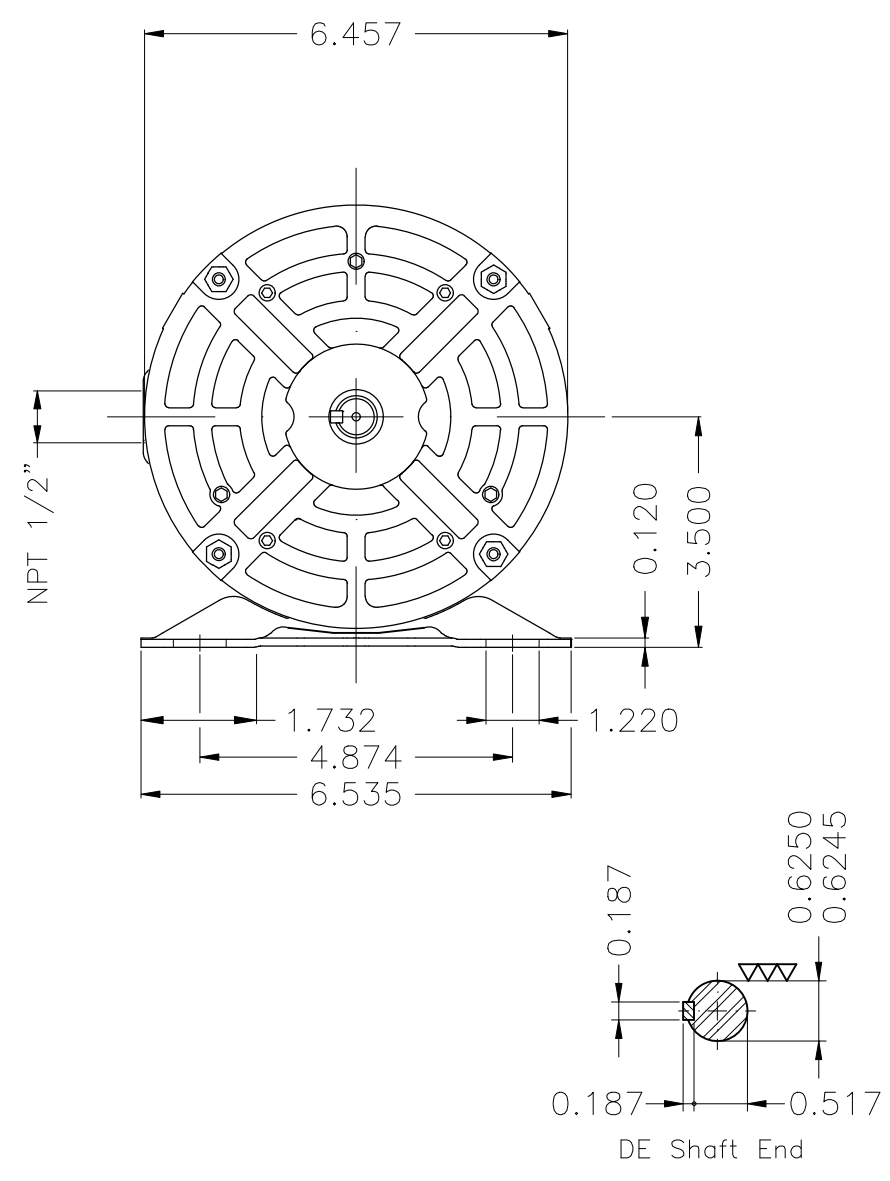

1 2 3 4 5 6

A  
B  
C  
D  
E

Color Munsell N 1 matte black									
Painting plan 207N									
Mounting F-1/B3R(D)									
					HYBRISUSER	00			
ECM	LOC	SUMMARY OF MODIFICATIONS			EXECUTED	CHECKED	RELEASED	DATE	VER
EXECUTED	HYBRISUSER	THREE PH. MOTOR ROLLED STEEL				PREVIEW			WDD   00 SHEET 1 / 1
CHECKED		FRAME 56 IP21 ODP							
RELEASED									
REL. DATE		WMO	Jaragua do Sul	Product Engineering					

1 HP 04 Poles 60 Hz

A