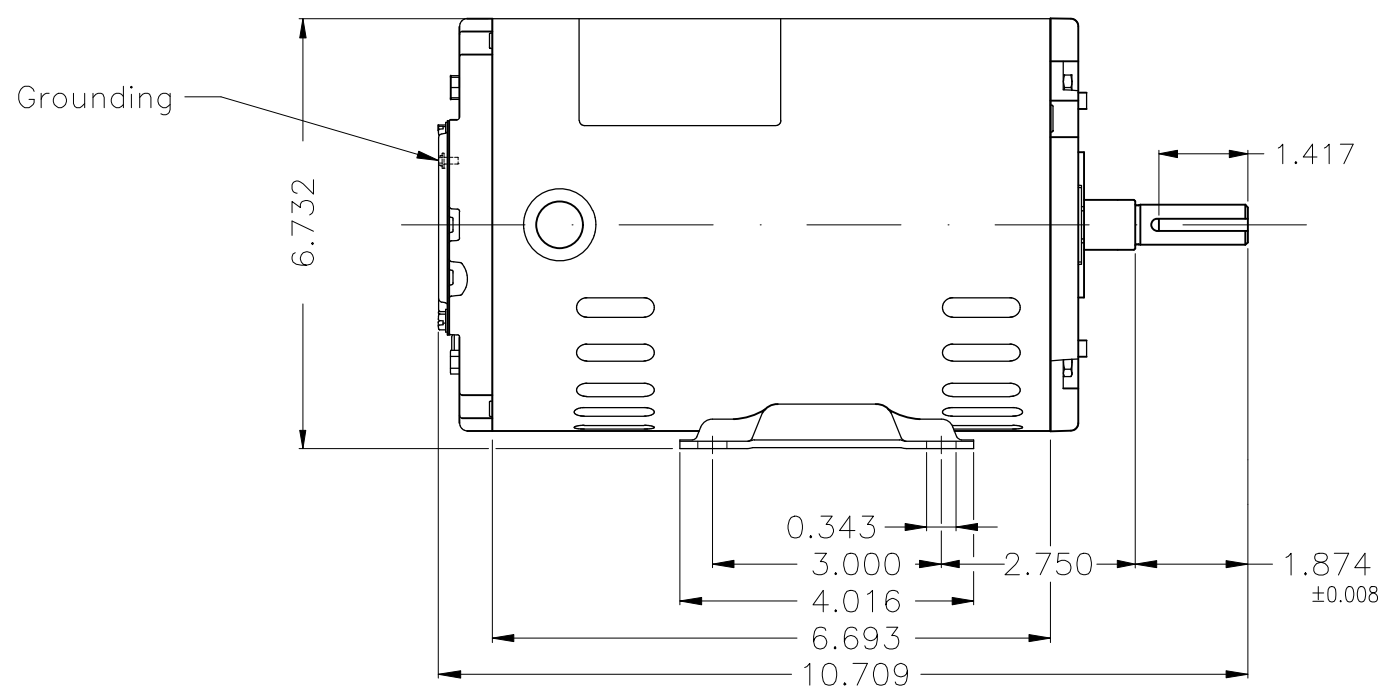

1 2 3 4 5 6

A  
B  
C  
D  
E

Color Munsell N 1 matte black									
Painting plan 207N									
Mounting F-1/B3R(D)									
					HYBRISUSER	00			
ECM	LOC	SUMMARY OF MODIFICATIONS			EXECUTED	CHECKED	RELEASED	DATE	VER
EXECUTED	HYBRISUSER	THREE PH. MOTOR ROLLED STEEL				PREVIEW			WDD   00 SHEET 1 / 1
CHECKED		FRAME 56 IP21 ODP							
RELEASED									
REL. DATE		WMO	Jaragua do Sul	Product Engineering					

1 HP 04 Poles 60 Hz

A