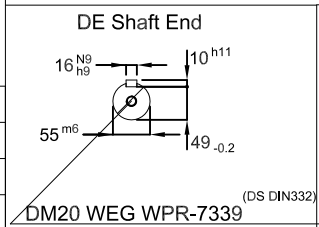

Without vertical jackscrews  
 Color RAL 5009  
 Painting plan 203A  
 Mounting B3L(E)

75 HP 02 Poles 60 Hz A

ECM	LOC	SUMMARY OF MODIFICATIONS	HYBRISUSER	EXECUTED	CHECKED	RELEASED	DATE	VER
EXECUTED	HYBRISUSER	THREE PH. MOTOR W22 IE3 FRAME 225S/M IP55 TEFC	HYBRISUSER					00
CHECKED								
RELEASED								
REL. DATE								