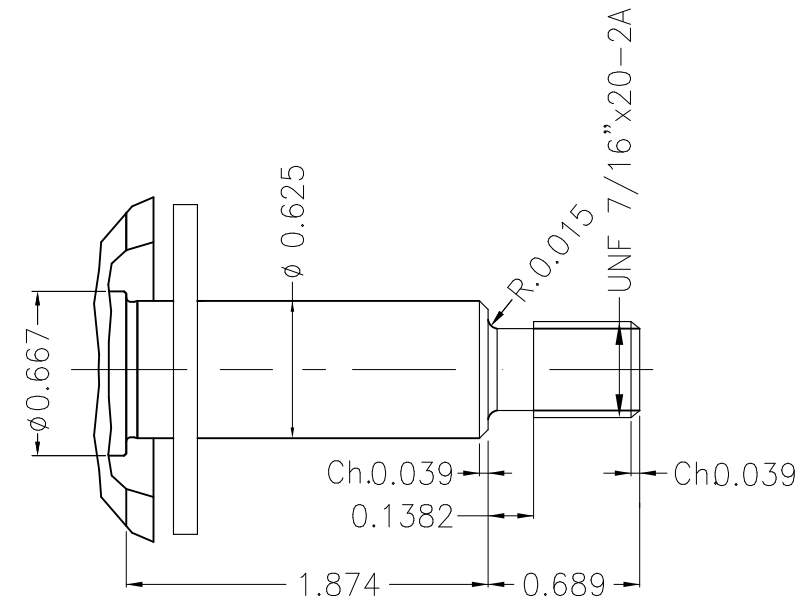

1 2 3 4 5 6

A

B

C

D

E

Color Munsell N 1 matte black
Painting plan 207N
Mounting F-1/B14R(D)

						HYBRISUSER				00	
ECM	LOC	SUMMARY OF MODIFICATIONS				EXECUTED	CHECKED	RELEASED	DATE	VER	
EXECUTED	HYBRISUSER	SINGLE PH. MOTOR ROLLED STEEL JET PUMP THREADED									
CHECKED		FRAME W56J IP55 TEFC									
RELEASED											
REL. DATE		WMO	Jaragua do Sul	Product Engineering							

0.33 HP 02 Poles 60 Hz

PREVIEW
WDD 00
SHEET 1 / 1