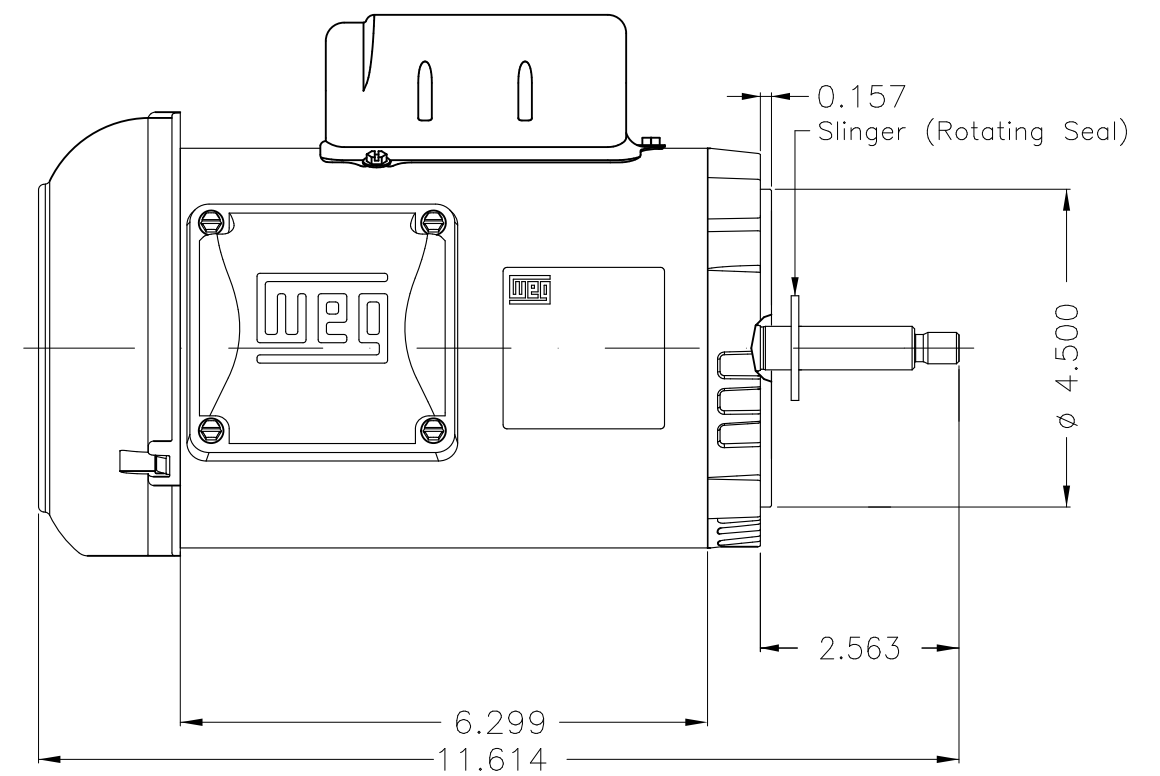

1 2 3 4 5 6

A

B

C

D

E

Color Munsell N 1 matte black
Painting plan 207N
Mounting F-1/B14R(D)

						HYBRISUSER				00	
ECM	LOC	SUMMARY OF MODIFICATIONS				EXECUTED	CHECKED	RELEASED	DATE	VER	
EXECUTED	HYBRISUSER	SINGLE PH. MOTOR ROLLED STEEL JET PUMP THREADED									
CHECKED		FRAME W56J IP55 TEFC									
RELEASED											
REL. DATE		WMO	Jaragua do Sul	Product Engineering							

0.33 HP 02 Poles 60 Hz

PREVIEW
WDD 00
SHEET 1 / 1