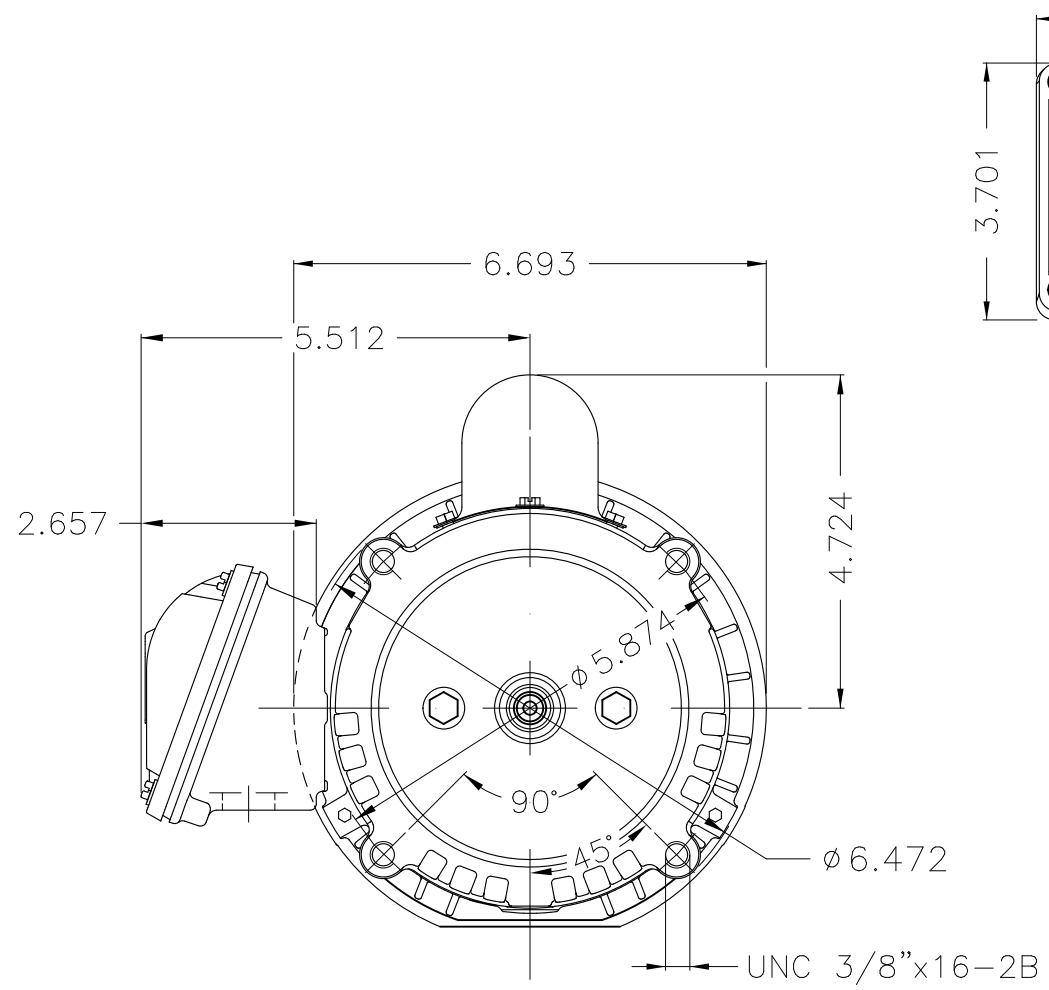

1 2 3 4 5 6

A

B

C

D

E

Color Munsell N 1 matte black
Painting plan 207N
Mounting F-1/B14R(D)

						HYBRISUSER				00	
ECM	LOC	SUMMARY OF MODIFICATIONS				EXECUTED	CHECKED	RELEASED	DATE	VER	
EXECUTED	HYBRISUSER	SINGLE PH. MOTOR ROLLED STEEL JET PUMP THREADED									
CHECKED		FRAME W56J IP55 TEFC									
RELEASED											
REL. DATE		WMO	Jaragua do Sul	Product Engineering							

0.33 HP 02 Poles 60 Hz

PREVIEW
WDD 00
SHEET 1 / 1