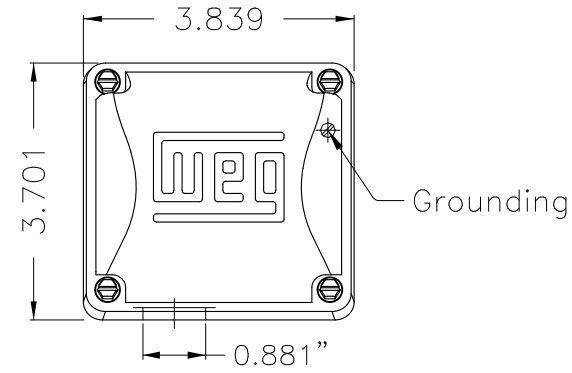

1 2 3 4 5 6

A

B

C

D

E

Color Munsell N 1 matte black
Painting plan 207N
Mounting F-1/B14R(D)

						HYBRISUSER				00	
ECM	LOC	SUMMARY OF MODIFICATIONS				EXECUTED	CHECKED	RELEASED	DATE	VER	
EXECUTED	HYBRISUSER	SINGLE PH. MOTOR ROLLED STEEL JET PUMP THREADED									
CHECKED		FRAME W56J IP55 TEFC									
RELEASED											
REL. DATE		WMO	Jaragua do Sul	Product Engineering							

0.33 HP 02 Poles 60 Hz

PREVIEW
WDD 00
SHEET 1 / 1