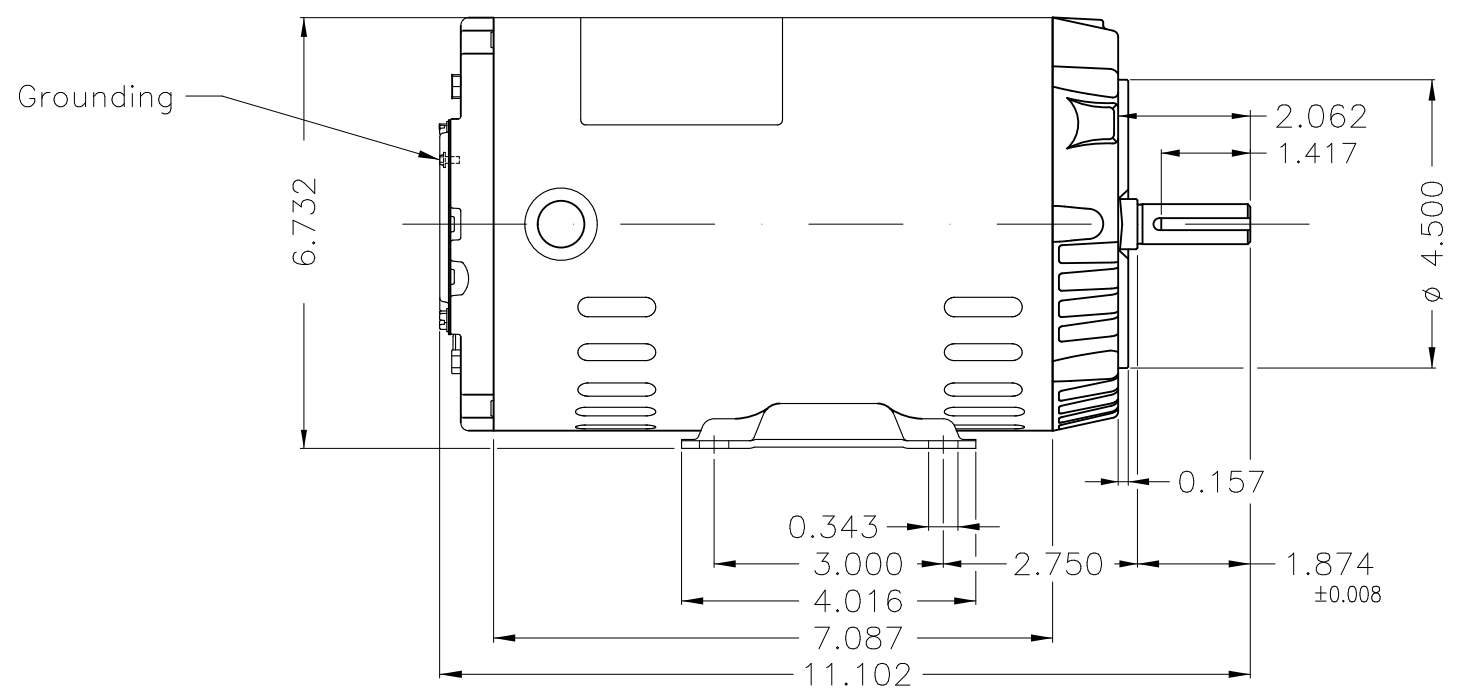

1 2 3 4 5 6

A

B

C

D

E

Color Munsell N 1 matte black									
Painting plan 207N									
Mounting F-1/B34R(D)									
HYBRISUSER 00									
ECM	LOC	SUMMARY OF MODIFICATIONS			EXECUTED	CHECKED	RELEASED	DATE	VER
EXECUTED	HYBRISUSER	THREE PH. MOTOR ROLLED STEEL PREM. EFF.			PREVIEW		WDD 00		
CHECKED		FRAME 56C IP21 ODP			WEG				
RELEASED					SHEET		1 / 1		
REL. DATE		WMO	Jaragua do Sul	Product Engineering					

0.75 HP 04 Poles 60 Hz

A