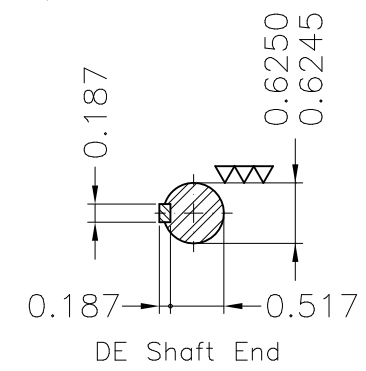

1 2 3 4 5 6

A

B

C

D

E

Color Munsell N 1 matte black									
Painting plan 207N									
Mounting F-1/B34R(D)									
HYBRISUSER 00									
ECM	LOC	SUMMARY OF MODIFICATIONS			EXECUTED	CHECKED	RELEASED	DATE	VER
EXECUTED	HYBRISUSER	THREE PH. MOTOR ROLLED STEEL PREM. EFF.			PREVIEW		WDD 00		
CHECKED		FRAME 56C IP21 ODP			WEG				
RELEASED					SHEET		1 / 1		
REL. DATE		WMO	Jaragua do Sul	Product Engineering					

0.75 HP 04 Poles 60 Hz

A