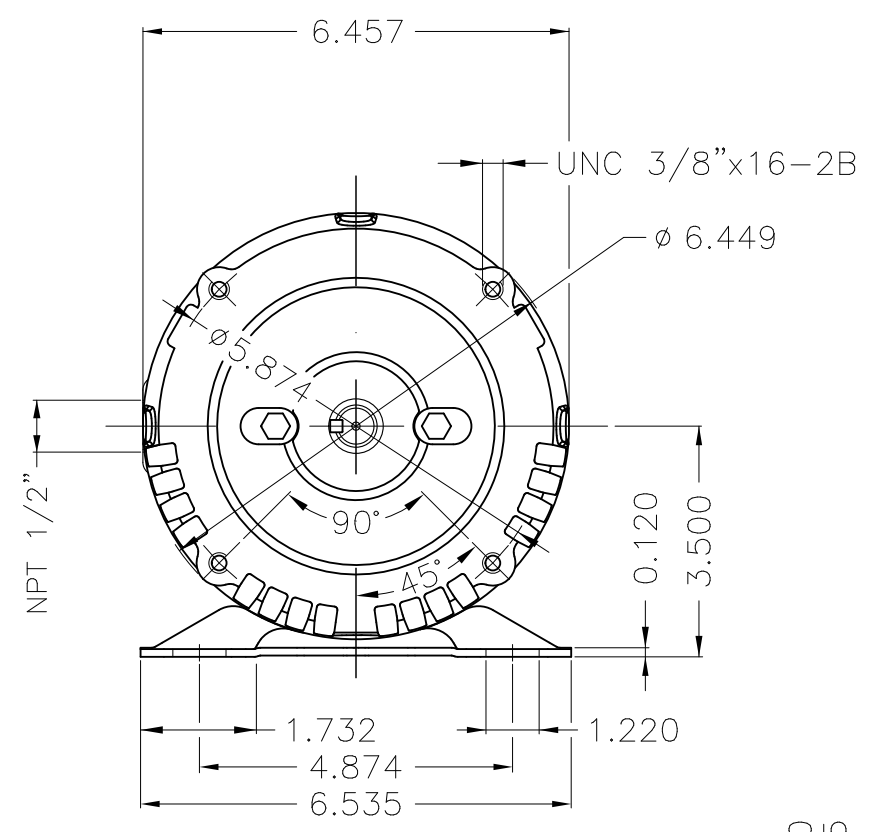

1 2 3 4 5 6

A

B

C

D

E

Color Munsell N 1 matte black									
Painting plan 207N									
Mounting F-1/B34R(D)									
HYBRISUSER 00									
ECM	LOC	SUMMARY OF MODIFICATIONS			EXECUTED	CHECKED	RELEASED	DATE	VER
EXECUTED	HYBRISUSER	THREE PH. MOTOR ROLLED STEEL PREM. EFF.			PREVIEW		WDD 00		
CHECKED		FRAME 56C IP21 ODP			WEG				
RELEASED					SHEET		1 / 1		
REL. DATE		WMO	Jaragua do Sul	Product Engineering					

0.75 HP 04 Poles 60 Hz

A