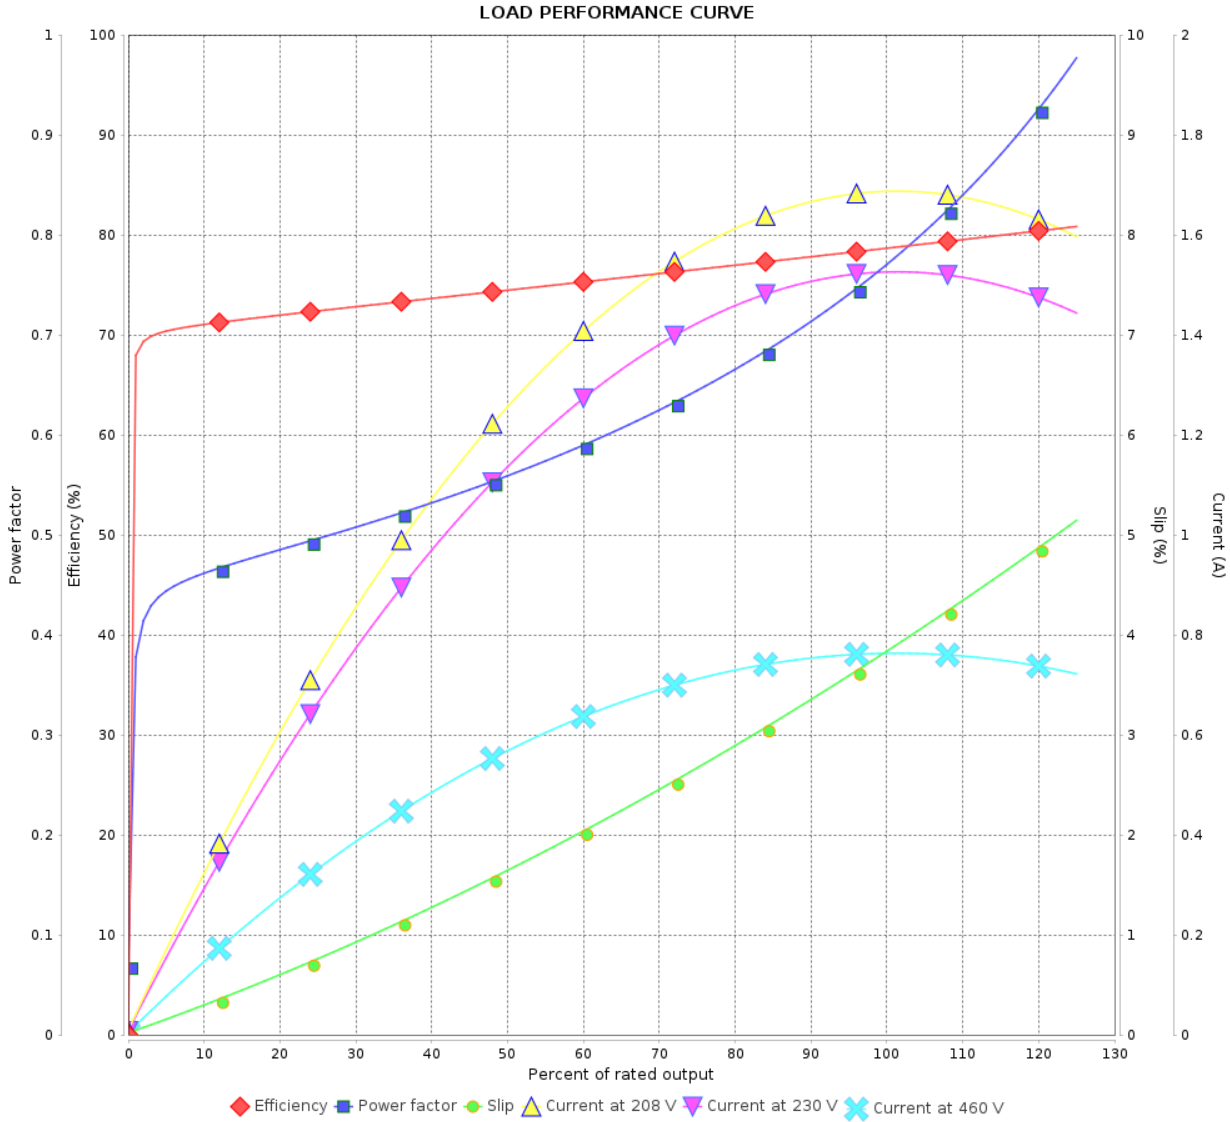

# LOAD PERFORMANCE CURVE

Three Phase Induction Motor - Squirrel Cage

Customer : \_\_\_\_\_

Product line : Rolled Steel Jet Pump - J type  
Premium Efficiency Three-Phase

Product code : 13641595

Rev.	Changes Summary	Performed	Checked	Date
Performed by			Page 2 / 2	Revision
Checked by				
Date 29/06/2026				