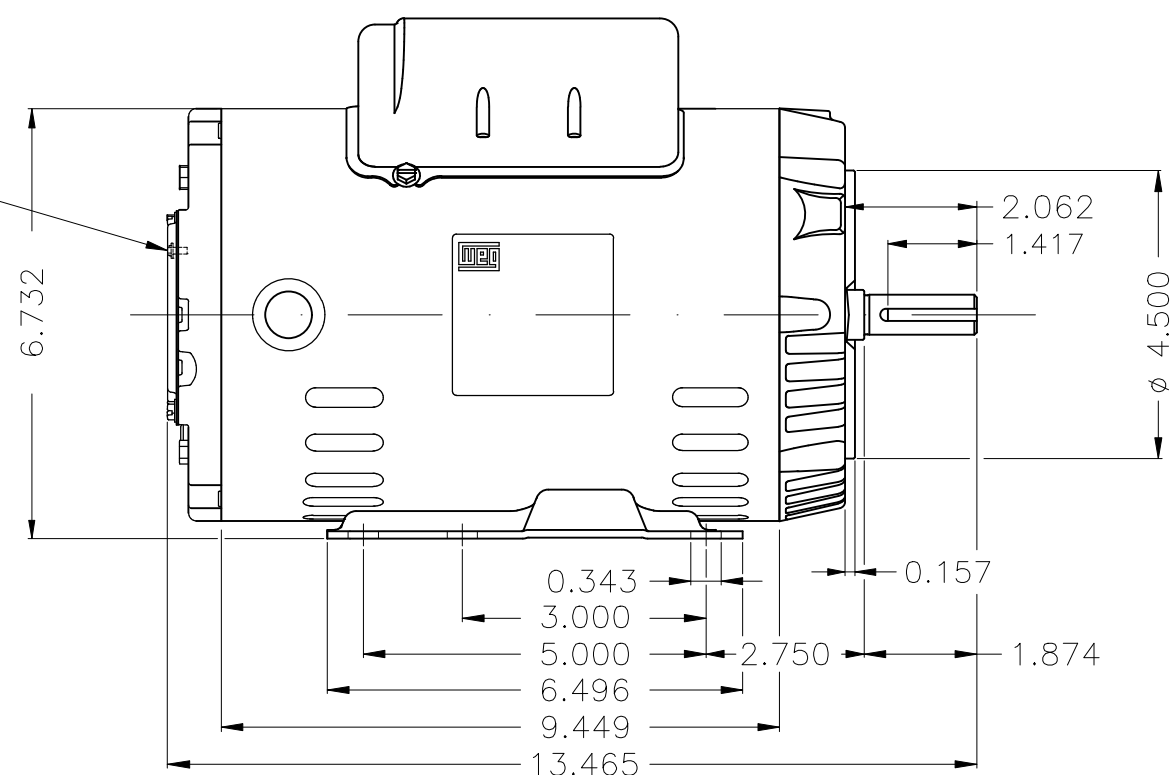

A

B

C

D

E

Grounding

Color Munsell N 1 matte black									
Painting plan 207N									
Mounting B34D									
					HYBRISUSER	00			
ECM	LOC	SUMMARY OF MODIFICATIONS			EXECUTED	CHECKED	RELEASED	DATE	VER
EXECUTED	HYBRISUSER	SINGLE PH. MOTOR ROLLED STEEL				PREVIEW			
CHECKED		FRAME 56HC IP21 ODP				WDD	00		
RELEASED						SHEET	1 / 1		
REL. DATE		WMO	Jaragua do Sul	Product Engineering					

3 HP 02 Poles 60 Hz

A