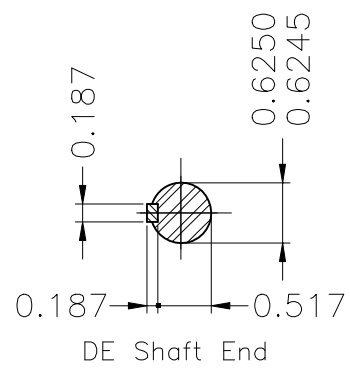

A

B

C

D

E

Grounding

Color Munsell N 1 matte black									
Painting plan 207N									
Mounting B34D									
					HYBRISUSER	00			
ECM	LOC	SUMMARY OF MODIFICATIONS			EXECUTED	CHECKED	RELEASED	DATE	VER
EXECUTED	HYBRISUSER	SINGLE PH. MOTOR ROLLED STEEL				PREVIEW			
CHECKED		FRAME 56HC IP21 ODP				WDD	00		
RELEASED						SHEET	1 / 1		
REL. DATE		WMO	Jaragua do Sul	Product Engineering					

3 HP 02 Poles 60 Hz

A