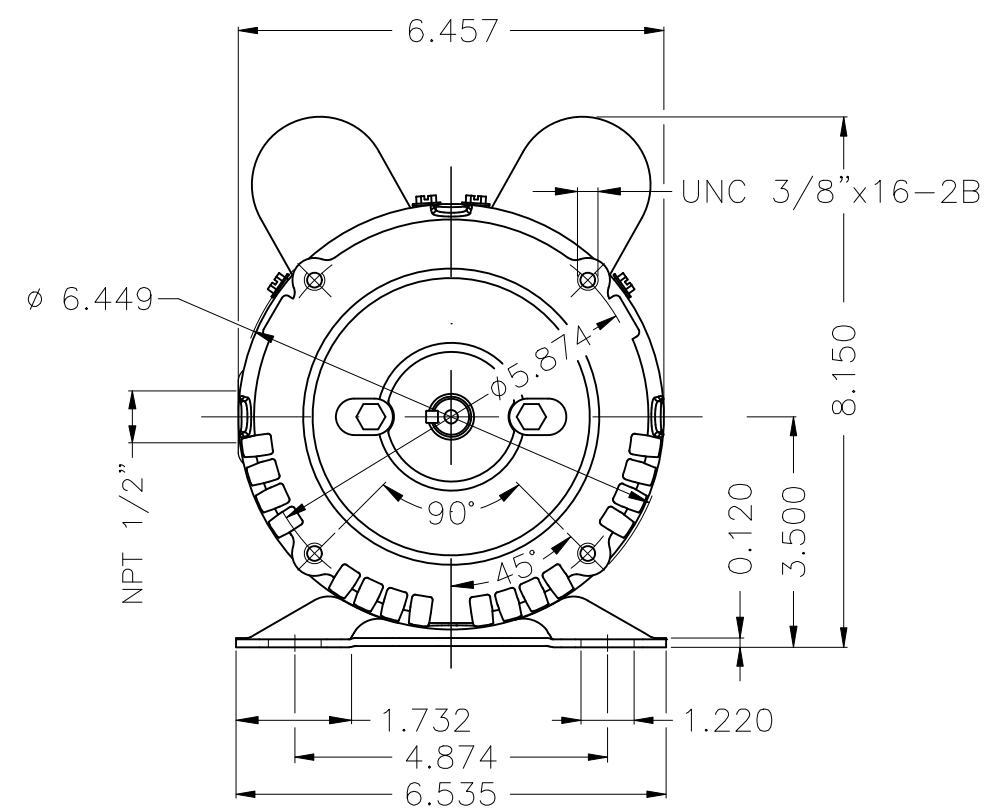

A

B

C

D

E

Grounding

Color Munsell N 1 matte black									
Painting plan 207N									
Mounting B34D									
					HYBRISUSER	00			
ECM	LOC	SUMMARY OF MODIFICATIONS			EXECUTED	CHECKED	RELEASED	DATE	VER
EXECUTED	HYBRISUSER	SINGLE PH. MOTOR ROLLED STEEL				PREVIEW			
CHECKED		FRAME 56HC IP21 ODP				WDD	00		
RELEASED						SHEET	1 / 1		
REL. DATE		WMO	Jaragua do Sul	Product Engineering					

3 HP 02 Poles 60 Hz

A