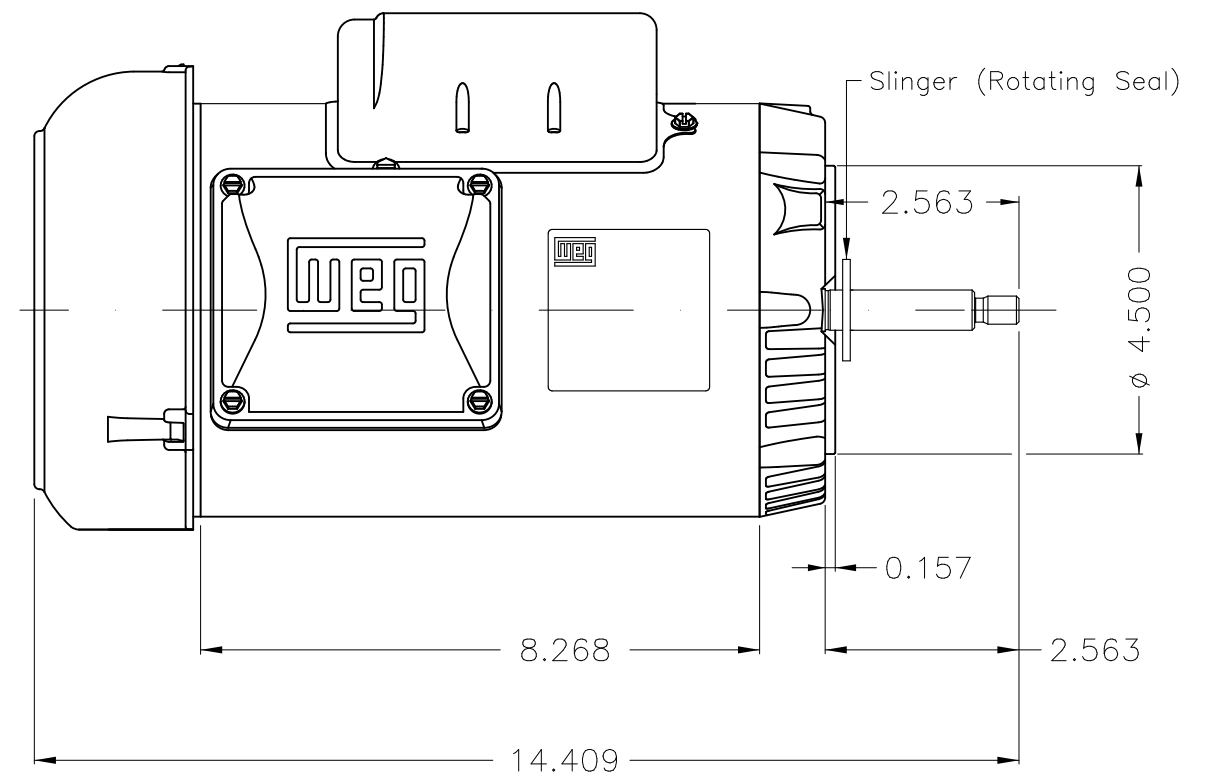

1 2 3 4 5 6

A

B

C

D

E

Color Munsell N 1 matte black  
 Painting plan 207N  
 Mounting F-1/B14R(D)

		HYBRISUSER						00
ECM	LOC	SUMMARY OF MODIFICATIONS		EXECUTED	CHECKED	RELEASED	DATE	VER
EXECUTED	HYBRISUSER	SINGLE PH. MOTOR ROLLED STEEL JET PUMP THREADED		PREVIEW				
CHECKED		FRAME 56J IP55 TEFC		WDD		00		
RELEASED				SHEET		1 / 1		
REL. DATE		WMO	Jaragua do Sul	Product Engineering				

1.5 HP 02 Poles 60 Hz

A

Dimensions in inches XME A3