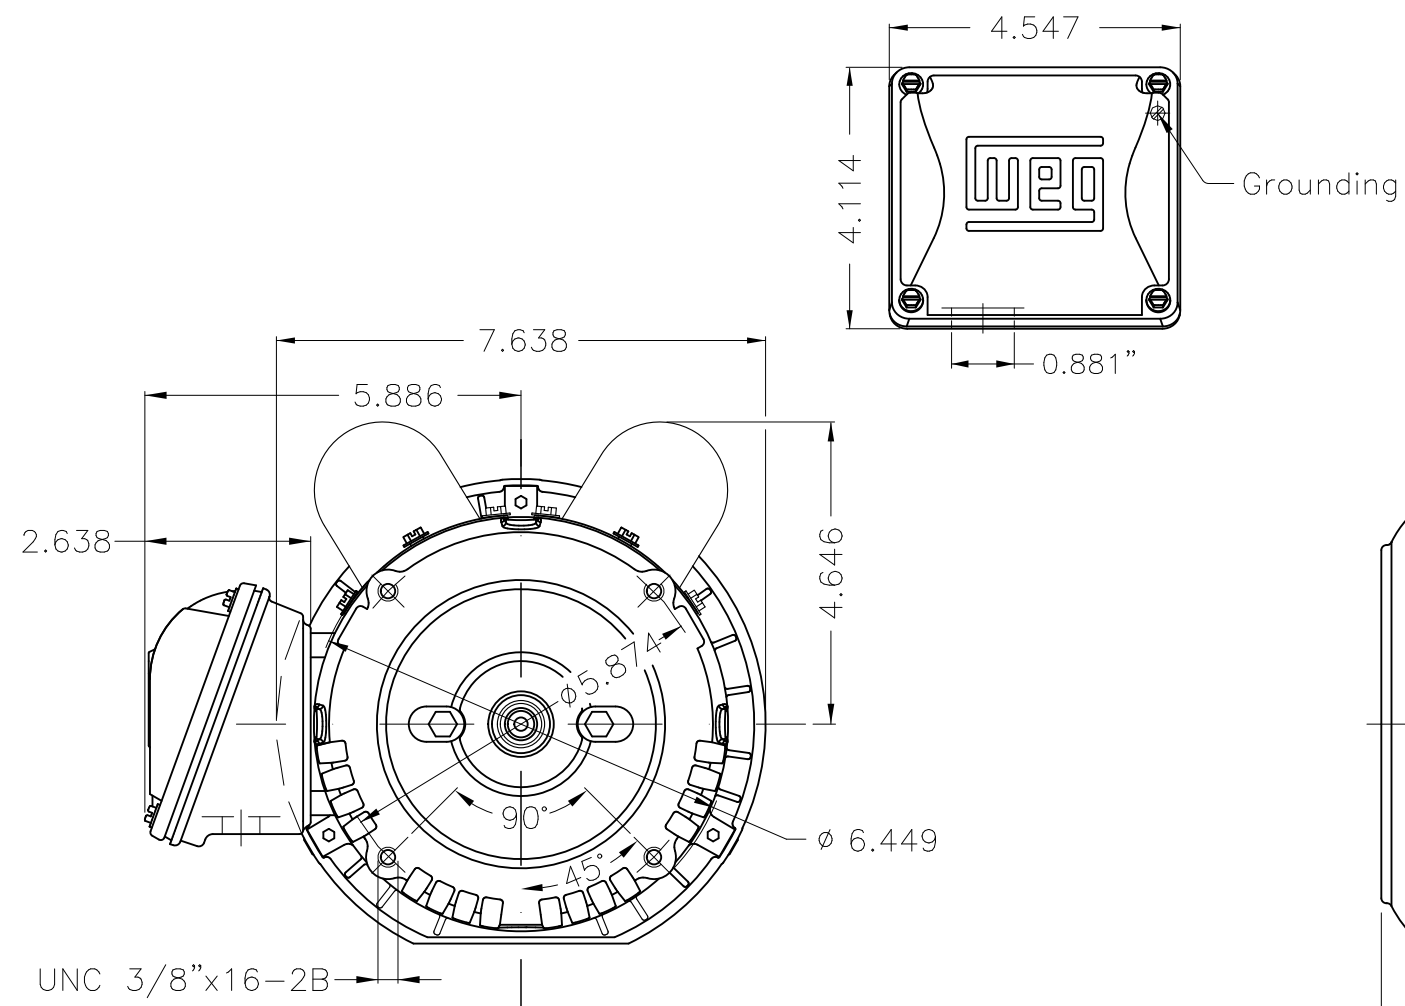

1 2 3 4 5 6

A

B

C

D

E

Color Munsell N 1 matte black  
 Painting plan 207N  
 Mounting F-1/B14R(D)

		HYBRISUSER						00
ECM	LOC	SUMMARY OF MODIFICATIONS		EXECUTED	CHECKED	RELEASED	DATE	VER
EXECUTED	HYBRISUSER	SINGLE PH. MOTOR ROLLED STEEL JET PUMP THREADED		PREVIEW				
CHECKED		FRAME 56J IP55 TEFC		WDD		00		
RELEASED				SHEET		1 / 1		
REL. DATE		WMO	Jaragua do Sul	Product Engineering				

1.5 HP 02 Poles 60 Hz

A

Dimensions in inches XME A3