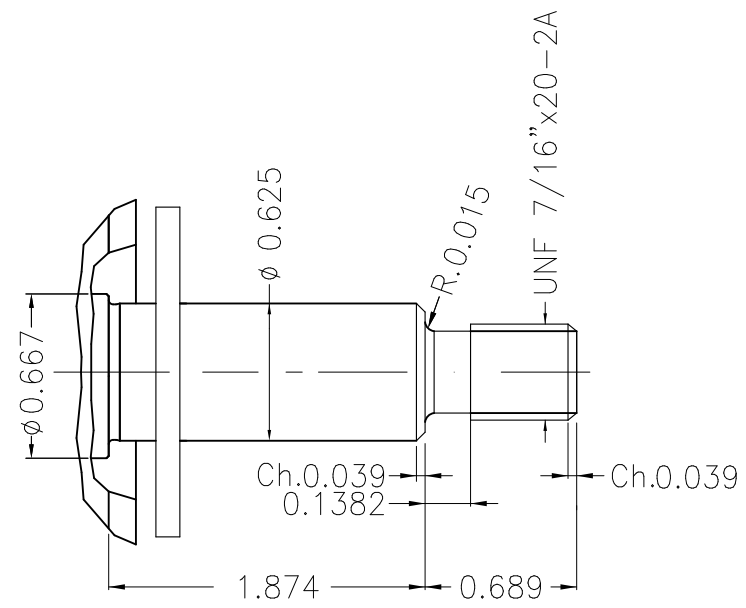

1 2 3 4 5 6

A

B

C

D

E

Color Munsell N 1 matte black  
 Painting plan 207N  
 Mounting F-1/B14R(D)

		HYBRISUSER						00
ECM	LOC	SUMMARY OF MODIFICATIONS		EXECUTED	CHECKED	RELEASED	DATE	VER
EXECUTED	HYBRISUSER	SINGLE PH. MOTOR ROLLED STEEL JET PUMP THREADED		PREVIEW				
CHECKED		FRAME 56J IP55 TEFC		WDD		00		
RELEASED				SHEET		1 / 1		
REL. DATE		WMO	Jaragua do Sul	Product Engineering				

1.5 HP 02 Poles 60 Hz

A

Dimensions in inches XME A3