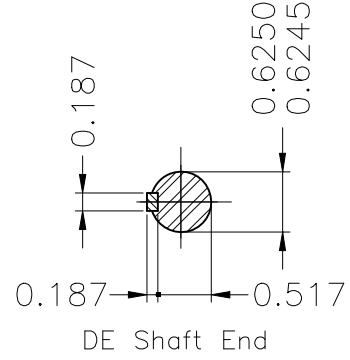

A

B

C

D

E

Color Munsell N 1 matte black											
Painting plan 207N											
Mounting B34D											
								HYBRISUSER	00		
ECM	LOC	SUMMARY OF MODIFICATIONS					EXECUTED	CHECKED	RELEASED	DATE	VER
EXECUTED	HYBRISUSER	 SINGLE PH. MOTOR ROLLED STEEL FRAME W56C IP21 ODP					PREVIEW				
CHECKED							WDD			00	
RELEASED							SHEET			1 / 1	
REL. DATE		WMO	Jaragua do Sul	Product Engineering							

0.25 HP 04 Poles 60 Hz

A