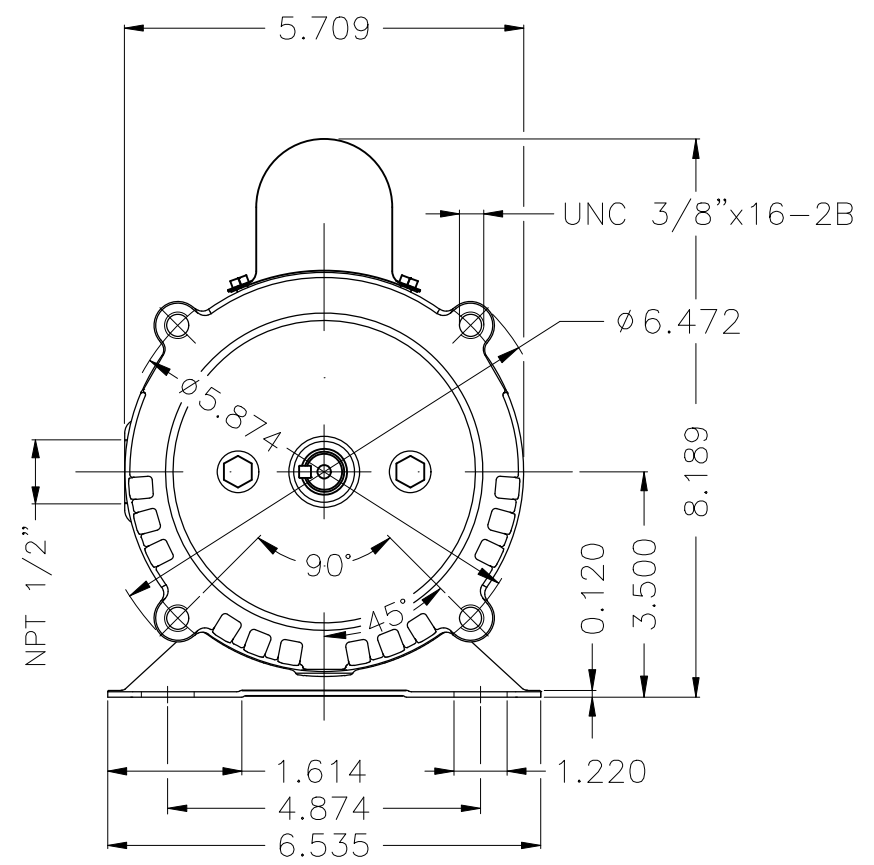

A

B

C

D

E

Color Munsell N 1 matte black											
Painting plan 207N											
Mounting B34D											
								HYBRISUSER	00		
ECM	LOC	SUMMARY OF MODIFICATIONS					EXECUTED	CHECKED	RELEASED	DATE	VER
EXECUTED	HYBRISUSER	 SINGLE PH. MOTOR ROLLED STEEL FRAME W56C IP21 ODP					PREVIEW				
CHECKED							WDD			00	
RELEASED							SHEET			1 / 1	
REL. DATE		WMO	Jaragua do Sul	Product Engineering							

0.25 HP 04 Poles 60 Hz

A