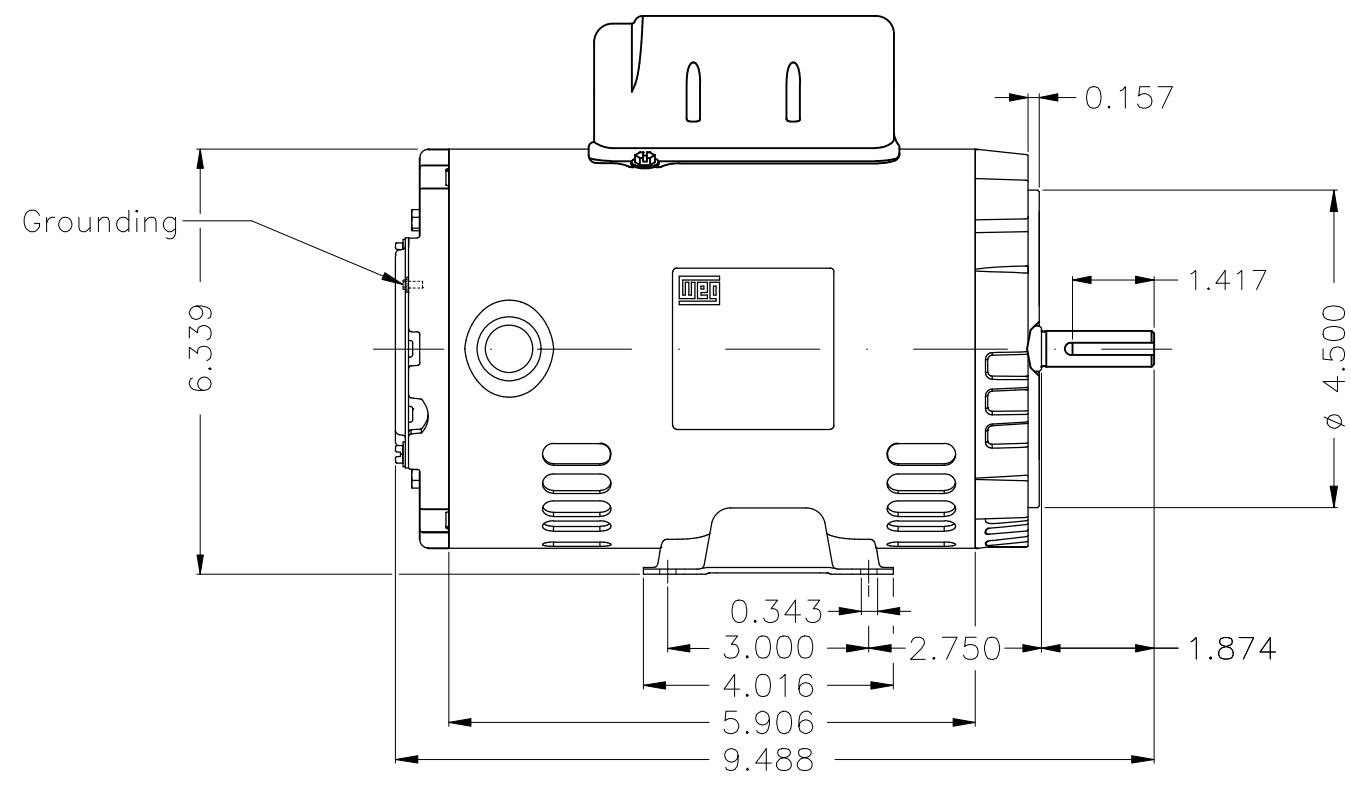

A

B

C

D

E

Color Munsell N 1 matte black											
Painting plan 207N											
Mounting B34D											
								HYBRISUSER	00		
ECM	LOC	SUMMARY OF MODIFICATIONS					EXECUTED	CHECKED	RELEASED	DATE	VER
EXECUTED	HYBRISUSER	 SINGLE PH. MOTOR ROLLED STEEL FRAME W56C IP21 ODP					PREVIEW				
CHECKED							WDD			00	
RELEASED							SHEET			1 / 1	
REL. DATE		WMO	Jaragua do Sul	Product Engineering							

0.25 HP 04 Poles 60 Hz

A