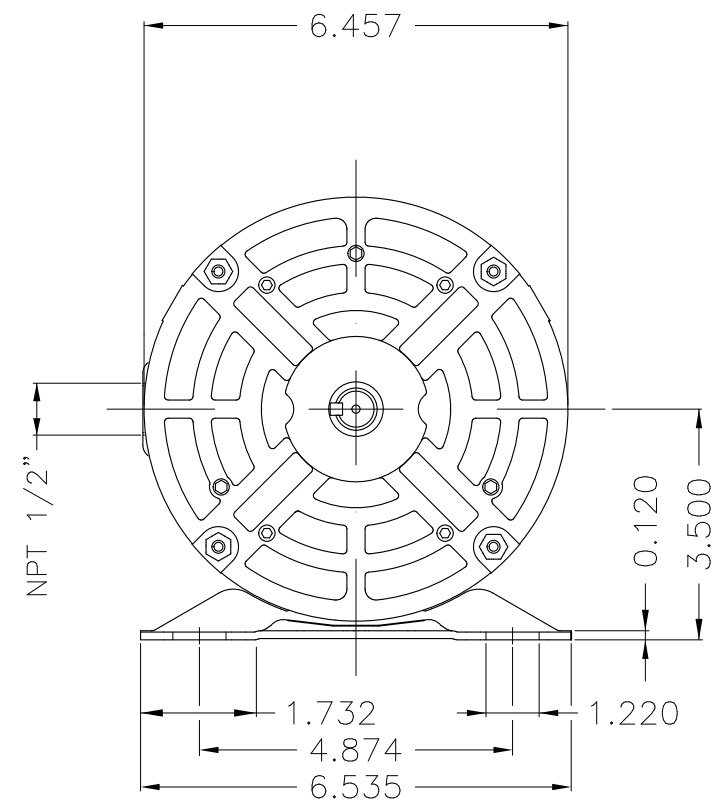

C

D

E

Color Munsell N 1 matte black									
Painting plan 207N									
Mounting F-1/B3R(D)									
						00			
ECM	LOC	SUMMARY OF MODIFICATIONS			EXECUTED	CHECKED	RELEASED	DATE	VER
EXECUTED	HYBRISUSER	THREE PH. MOTOR ROLLED STEEL			EXECUTED	CHECKED	RELEASED	DATE	VER
CHECKED		FRAME 56H IP21 ODP			EXECUTED	CHECKED	RELEASED	DATE	VER
RELEASED					EXECUTED	CHECKED	RELEASED	DATE	VER
REL. DATE		WMO	Jaragua do Sul	Product Engineering	PREVIEW	WDD	00	1 / 1	