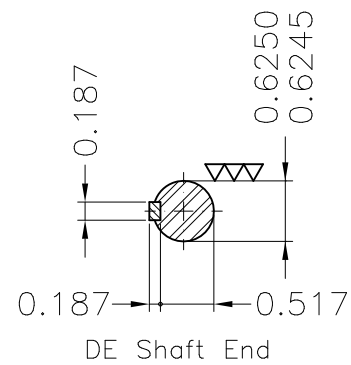

C

D

E

Color Munsell N 1 matte black									
Painting plan 207N									
Mounting F-1/B3R(D)									
						00			
ECM	LOC	SUMMARY OF MODIFICATIONS			EXECUTED	CHECKED	RELEASED	DATE	VER
EXECUTED	HYBRISUSER	THREE PH. MOTOR ROLLED STEEL			EXECUTED	CHECKED	RELEASED	DATE	VER
CHECKED		FRAME 56H IP21 ODP			EXECUTED	CHECKED	RELEASED	DATE	VER
RELEASED					EXECUTED	CHECKED	RELEASED	DATE	VER
REL. DATE		WMO	Jaragua do Sul	Product Engineering	PREVIEW	WDD	00	1 / 1	