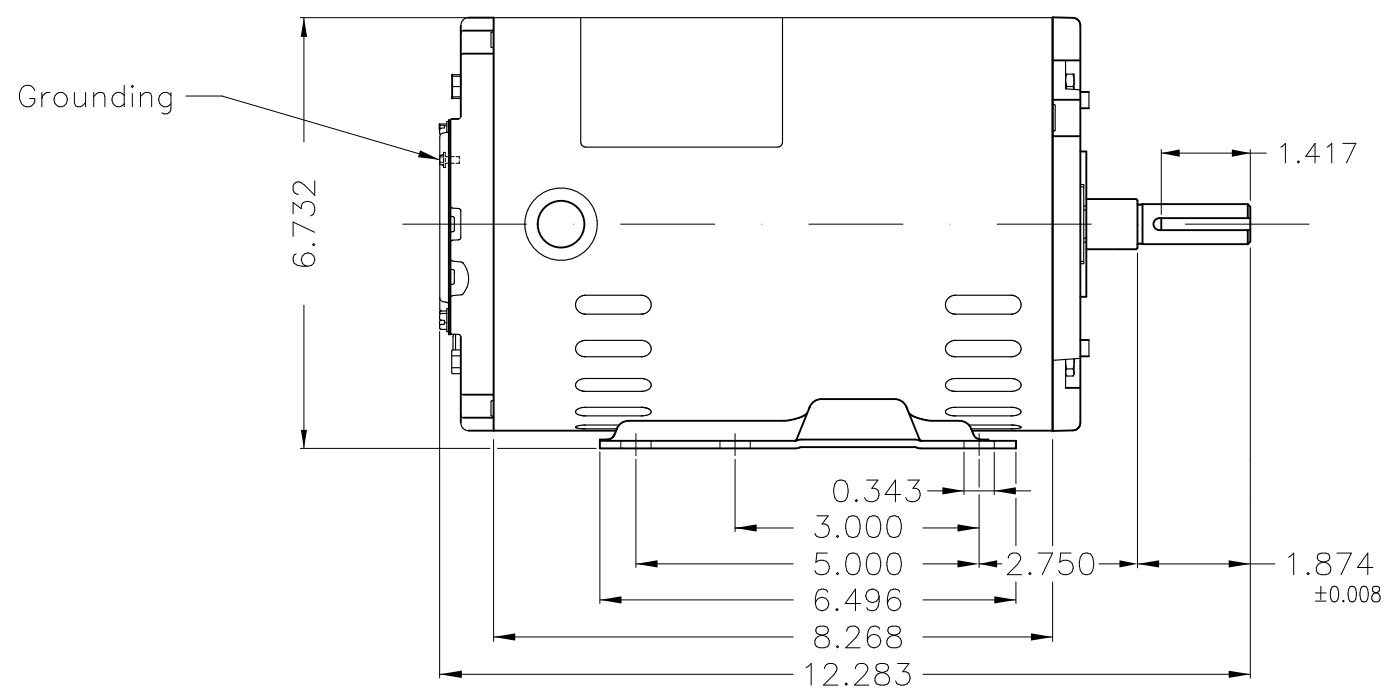

C

D

E

Color Munsell N 1 matte black									
Painting plan 207N									
Mounting F-1/B3R(D)									
						00			
ECM	LOC	SUMMARY OF MODIFICATIONS			EXECUTED	CHECKED	RELEASED	DATE	VER
EXECUTED	HYBRISUSER	THREE PH. MOTOR ROLLED STEEL			EXECUTED	CHECKED	RELEASED	DATE	VER
CHECKED		FRAME 56H IP21 ODP			EXECUTED	CHECKED	RELEASED	DATE	VER
RELEASED					EXECUTED	CHECKED	RELEASED	DATE	VER
REL. DATE		WMO	Jaragua do Sul	Product Engineering	PREVIEW	WDD	00	1 / 1	