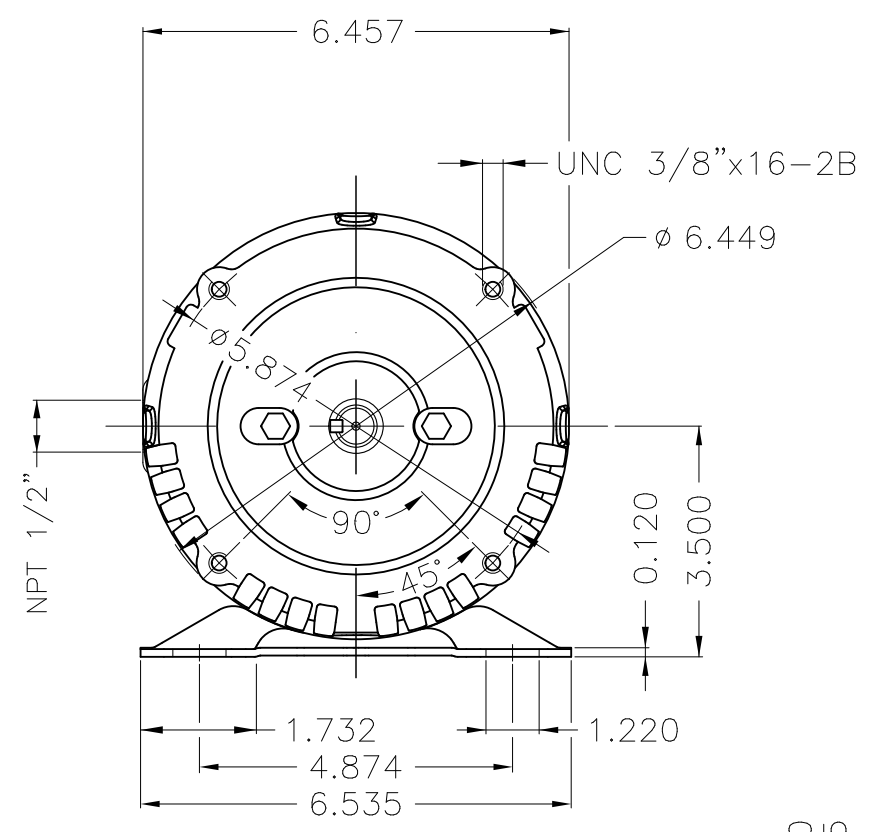

1 2 3 4 5 6

A

B

C

D

E

Color Munsell N 1 matte black									
Painting plan 207N									
Mounting F-1/B34R(D)									
					HYBRISUSER	00			
ECM	LOC	SUMMARY OF MODIFICATIONS			EXECUTED	CHECKED	RELEASED	DATE	VER
EXECUTED	HYBRISUSER	THREE PH. MOTOR ROLLED STEEL			PREVIEW				
CHECKED		FRAME 56C IP21 ODP			WDD		00		
RELEASED					SHEET		1 / 1		
REL. DATE		WMO	Jaragua do Sul	Product Engineering					

1 HP 04 Poles 60 Hz

A