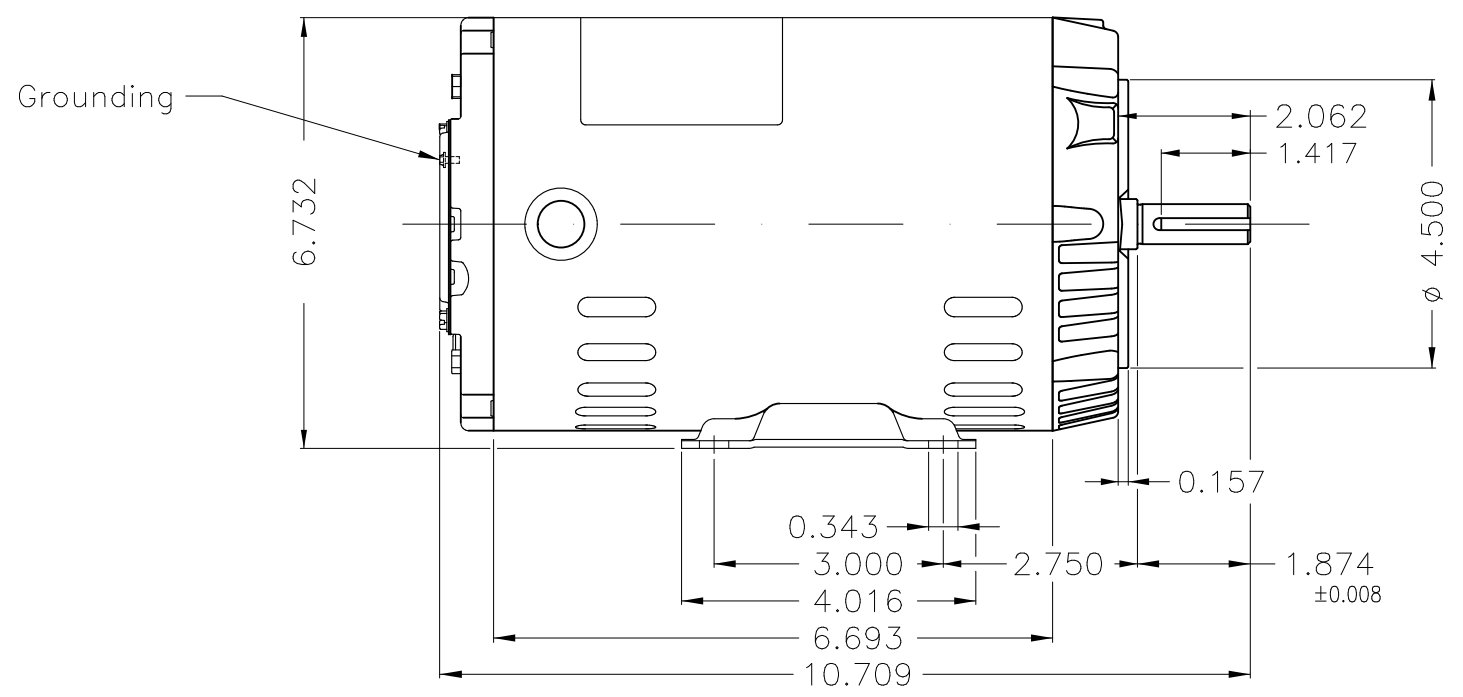

1 2 3 4 5 6

A

B

C

D

E

Color Munsell N 1 matte black									
Painting plan 207N									
Mounting F-1/B34R(D)									
					HYBRISUSER	00			
ECM	LOC	SUMMARY OF MODIFICATIONS			EXECUTED	CHECKED	RELEASED	DATE	VER
EXECUTED	HYBRISUSER	THREE PH. MOTOR ROLLED STEEL			PREVIEW				
CHECKED		FRAME 56C IP21 ODP			WDD		00		
RELEASED					SHEET		1 / 1		
REL. DATE		WMO	Jaragua do Sul	Product Engineering					

1 HP 04 Poles 60 Hz

A