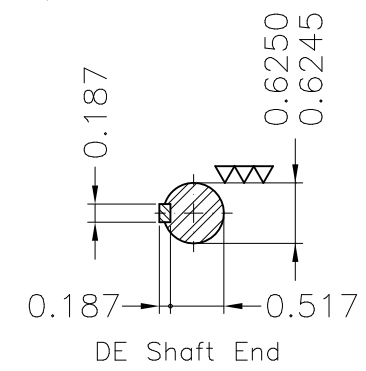

1 2 3 4 5 6

A

B

C

D

E

Color Munsell N 1 matte black									
Painting plan 207N									
Mounting F-1/B34R(D)									
					HYBRISUSER	00			
ECM	LOC	SUMMARY OF MODIFICATIONS			EXECUTED	CHECKED	RELEASED	DATE	VER
EXECUTED	HYBRISUSER	THREE PH. MOTOR ROLLED STEEL			PREVIEW				
CHECKED		FRAME 56C IP21 ODP			WDD		00		
RELEASED					SHEET		1 / 1		
REL. DATE		WMO	Jaragua do Sul	Product Engineering					

1 HP 04 Poles 60 Hz

A