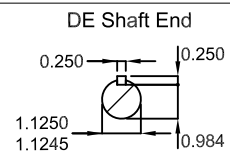

Color RAL 5009
 Painting plan 207A
 Mounting NEMA F-1
 Mounting B35R(D)

5 HP 04 Poles 60 Hz

						HYBRISUSER				00	
ECM	LOC	SUMMARY OF MODIFICATIONS				EXECUTED	CHECKED	RELEASED	DATE	VER	
EXECUTED	HYBRISUSER	THREE PH. MOTOR W22 NEMA PREM. EFF.				PREVIEW		WDD 00		SHEET /	
CHECKED		FRAME 182/4TD IP55 TEFC				WEG					
RELEASED											
REL. DATE											