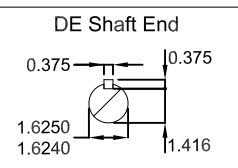

Color RAL 5009  
 Painting plan 203A  
 Mounting NEMA F-1  
 Mounting B34R(D)

5 HP 08 Poles 60 Hz										A	
HYBRISUSER										00	
ECM	LOC	SUMMARY OF MODIFICATIONS					EXECUTED	CHECKED	RELEASED	DATE	VER
EXECUTED	HYBRISUSER	THREE PH. MOTOR W22 NEMA PREM. EFF.					EXECUTED	CHECKED	RELEASED	DATE	VER
CHECKED		FRAME 254/6TC IP55 TEFC					EXECUTED	CHECKED	RELEASED	DATE	VER
RELEASED							EXECUTED	CHECKED	RELEASED	DATE	VER
REL. DATE							EXECUTED	CHECKED	RELEASED	DATE	VER
						PREVIEW		WDD 00		SHEET /	

Dimensions in inches

A3