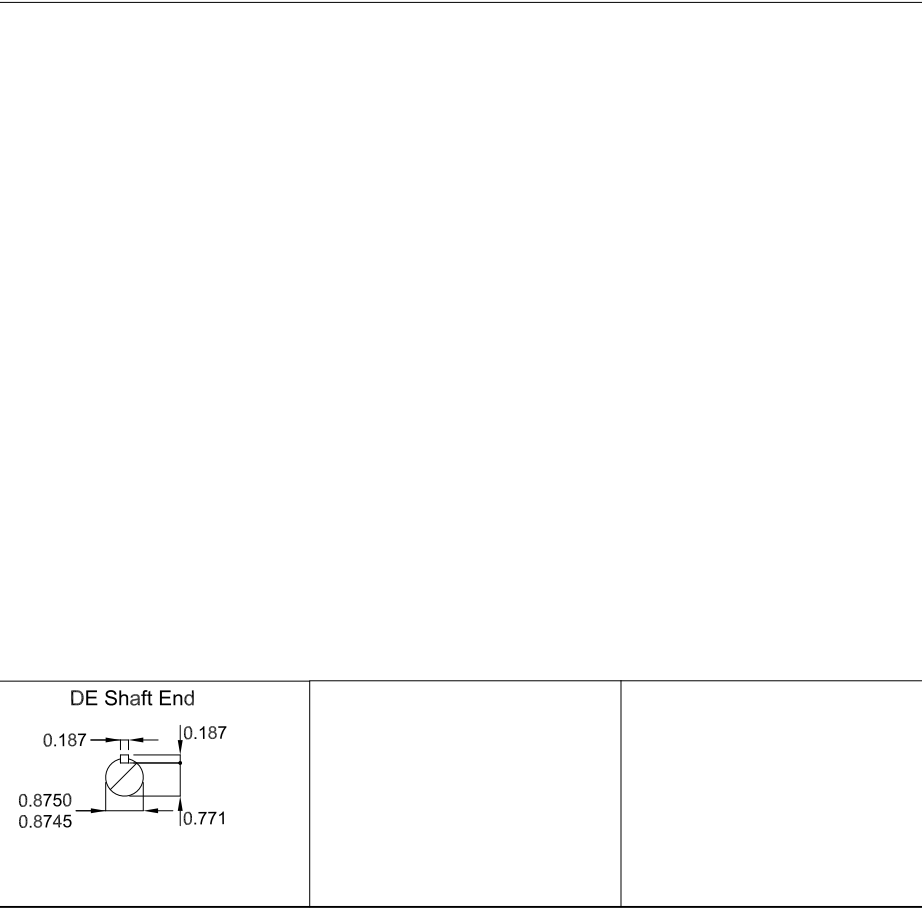

Color RAL 5009
 Painting plan 207A
 Mounting NEMA F-1
 Mounting B34R(D)

1.5 HP 02 Poles 60 Hz										A	
HYBRISUSER										00	
ECM	LOC	SUMMARY OF MODIFICATIONS					EXECUTED	CHECKED	RELEASED	DATE	VER
EXECUTED	HYBRISUSER	THREE PH. MOTOR W22 NEMA PREM. EFF.					PREVIEW				
CHECKED		FRAME 143/5TC IP55 TEFC					WDD 00				
RELEASED							SHEET /				
REL. DATE											