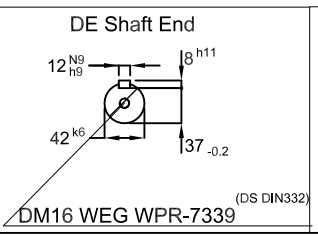

15 HP 04 Poles 60 Hz										A	
HYBRISUSER										00	
ECM	LOC	SUMMARY OF MODIFICATIONS					EXECUTED	CHECKED	RELEASED	DATE	VER
EXECUTED	HYBRISUSER	THREE PH. MOTOR W22 IE3					EXECUTED	CHECKED	RELEASED	DATE	VER
CHECKED		FRAME 160M IP55 TEFC					EXECUTED	CHECKED	RELEASED	DATE	VER
RELEASED							EXECUTED	CHECKED	RELEASED	DATE	VER
REL. DATE							EXECUTED	CHECKED	RELEASED	DATE	VER

Without vertical jackscrews
 Color RAL 5009
 Painting plan 203A
 Mounting B35L(E)

Without vertical jackscrews						HYBRISUSER		00	
Color RAL 5009						EXECUTED		CHECKED	
Painting plan 203A						EXECUTED		RELEASED	
Mounting B35L(E)						EXECUTED		DATE	