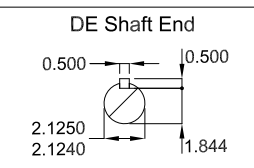

			40 HP 04 Poles 60 Hz				A			
			HYBRISUSER				00			
ECM		LOC		SUMMARY OF MODIFICATIONS		EXECUTED	CHECKED	RELEASED	DATE	VER
EXECUTED		HYBRISUSER		THREE PH. MOTOR W22 NEMA PREM. EFF.						<div style="text-align: center;"> <p><b>PREVIEW</b></p> <p>WDD 00</p> <p>SHEET /</p> </div>
CHECKED				FRAME 324/6T IP55 TEFC						
RELEASED										
REL. DATE										