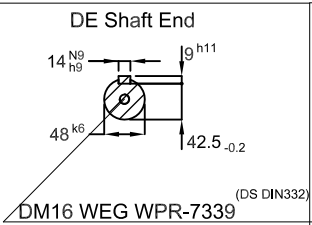

Without vertical jackscrews  
 Color RAL 5009  
 Painting plan 203A  
 Mounting B3L(E)

30 HP 04 Poles 60 Hz

ECM	LOC	SUMMARY OF MODIFICATIONS	HYBRISUSER						00
EXECUTED	HYBRISUSER		EXECUTED	CHECKED	RELEASED	DATE	VER		
CHECKED		THREE PH. MOTOR W22 IE3 FRAME 180L IP55 TEFC	PREVIEW		WDD 00		SHEET /		
RELEASED									
REL. DATE									