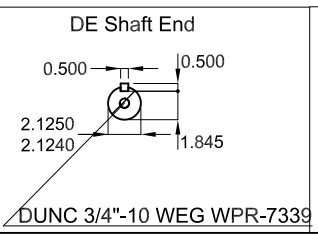

100 HP 04 Poles 60 Hz										A	
HYBRISUSER										00	
ECM	LOC	SUMMARY OF MODIFICATIONS					EXECUTED	CHECKED	RELEASED	DATE	VER
EXECUTED	HYBRISUSER	THREE PH. MOTOR W22 NEMA PREM. EFF.					EXECUTED	CHECKED	RELEASED	DATE	VER
CHECKED		FRAME 404/5TS IP55 TEFC					EXECUTED	CHECKED	RELEASED	DATE	VER
RELEASED							EXECUTED	CHECKED	RELEASED	DATE	VER
REL. DATE							EXECUTED	CHECKED	RELEASED	DATE	VER

TS shaft end  
 Color RAL 5009  
 Painting plan 203A  
 Mounting B3R(D)

**PREVIEW**  
 WDD 00  
 SHEET /