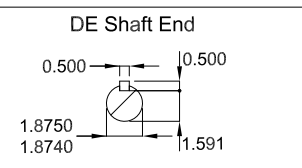

D	40 HP 02 Poles 60 Hz										A	
E									HYBRISUSER		00	
	ECM	LOC	SUMMARY OF MODIFICATIONS					EXECUTED	CHECKED	RELEASED	DATE	VER
	EXECUTED	HYBRISUSER	THREE PH. MOTOR W22 NEMA PREM. EFF. FRAME 324/6TS IP55 TEFC					PREVIEW				
	CHECKED							WDD   00				
RELEASED		SHEET /										
REL. DATE												