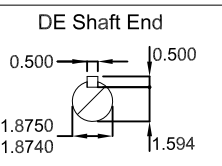

15 HP 06 Poles 60 Hz										A

Color RAL 5009
 Painting plan 203A
 Mounting B3R(D)

ECM	LOC		THREE PH. MOTOR W22 NEMA PREM. EFF. FRAME 284/6T IP55 TEFC	HYBRISUSER						00
EXECUTED	HYBRISUSER			EXECUTED	CHECKED	RELEASED	DATE	VER		
CHECKED				PREVIEW						
RELEASED				WDD	00					
REL. DATE				SHEET	/					