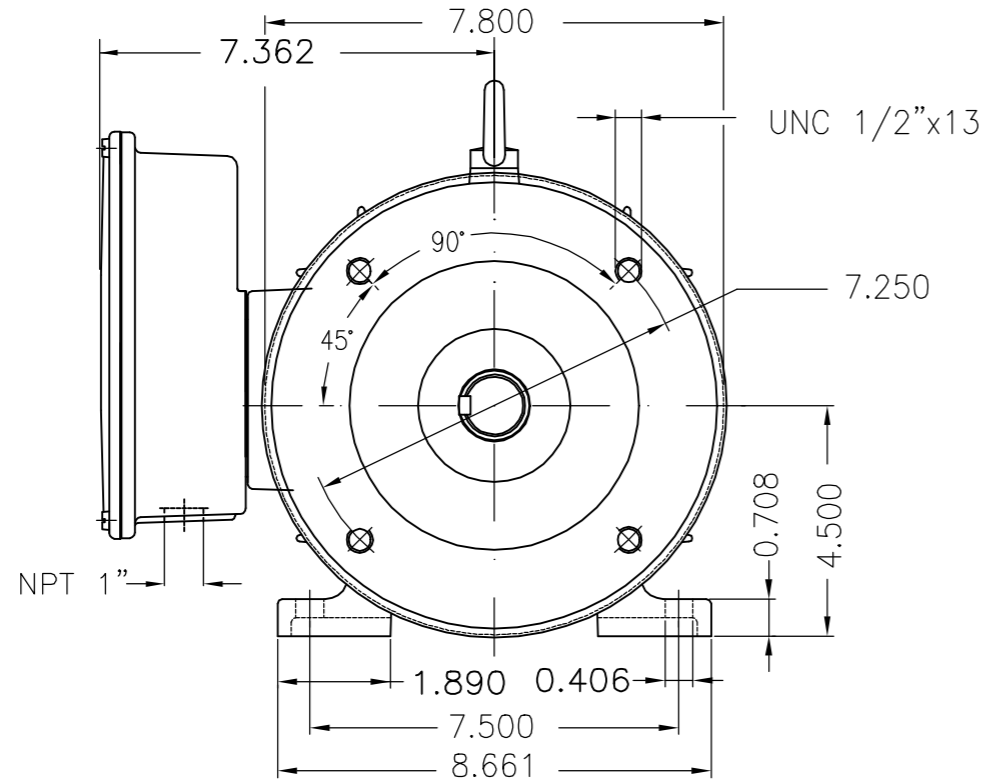

EIXO/SHAFT	
PADRÃO/STANDARD	X
OPCIONAL/OPTIONAL	
ESPECIAL/SPECIAL	

Dimensões em polegadas
Dimensions in inches

THIS IS AN UPDATED REVISION, THE PREVIOUS ONE MUST BE DISREGARDED.

DE shaft end

Saída dos cabos para baixo olhando para a ponta do eixo
Outlet leads directed to down when looking at shaft end

Forma construtiva B34D / Mounting B34R(D)

WEG EQUIPAMENTOS ELETRICOS S/A

500001426086	DOCUMENTO NOVO	JOHNLENONN	EDEMAR	EDEMAR	08.03.2018	00
ECM	LOC	RESUMO MODIFICAÇÃO	EXECUTADO	VERIFICADO	LIBERADO	DATA
ECM	LOC	SUMMARY OF MODIFICATIONS	EXECUTED	CHECKED	RELEASED	DATE
EXEC. /EXECUTED	JOHNLENONN	SINGLE PHASE MOTOR FARM DUTY FRAME W182/4TC IP55 TEFC	10005592991			
VERIF. /CHECKED			000	00		
LIBER. /RELEASED	EDEMAR					
DATA LB /REL DT	08.03.2018	WMO	Jaraguá do Sul	Product Engineering	FOLHA/SHEET	1 / 1

3 HP 04 Poles 60Hz 414983174

UNCONTROLLED COPY RELEASED ZME A3