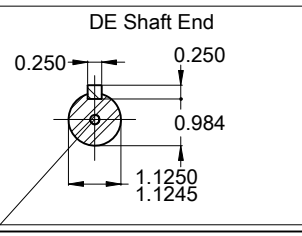

A
B
C

D

E

- Packing - crate
- Plastic flat plug
- With drip cover
- Color RAL 5009
- Painting plan 207A
- Mounting V18

3 HP 04 Poles 60 Hz A

ECM		LOC	SUMMARY OF MODIFICATIONS		HYBRISUSER					00
EXECUTED	HYBRISUSER		THREE PH. MOTOR GENERAL HIGH EFF.		EXECUTED	CHECKED	RELEASED	DATE	VER	
CHECKED			FRAME 182TC IP21 ODP							
RELEASED										
REL. DATE		WMO	Jaragua do Sul	Product Engineering	SHEET		1 / 1			