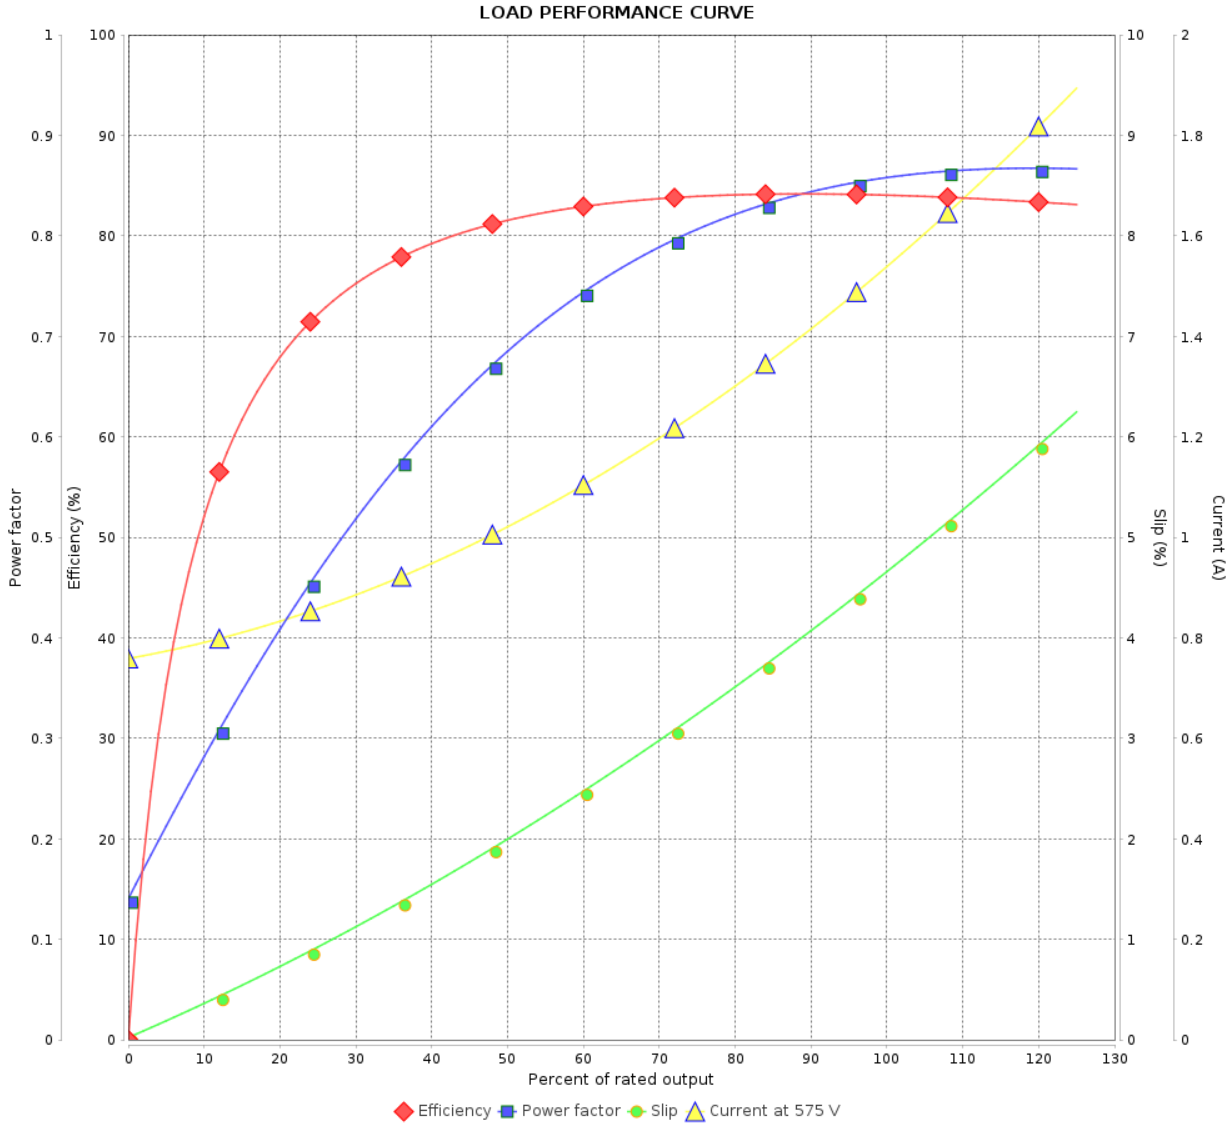

LOAD PERFORMANCE CURVE

Three Phase Induction Motor - Squirrel Cage

Customer :

Product line : General High Efficiency Three-Phase

Product code : 11994425

Rev.	Changes Summary	Performed	Checked	Date
Performed by			Page 2 / 2	Revision
Checked by				
Date				