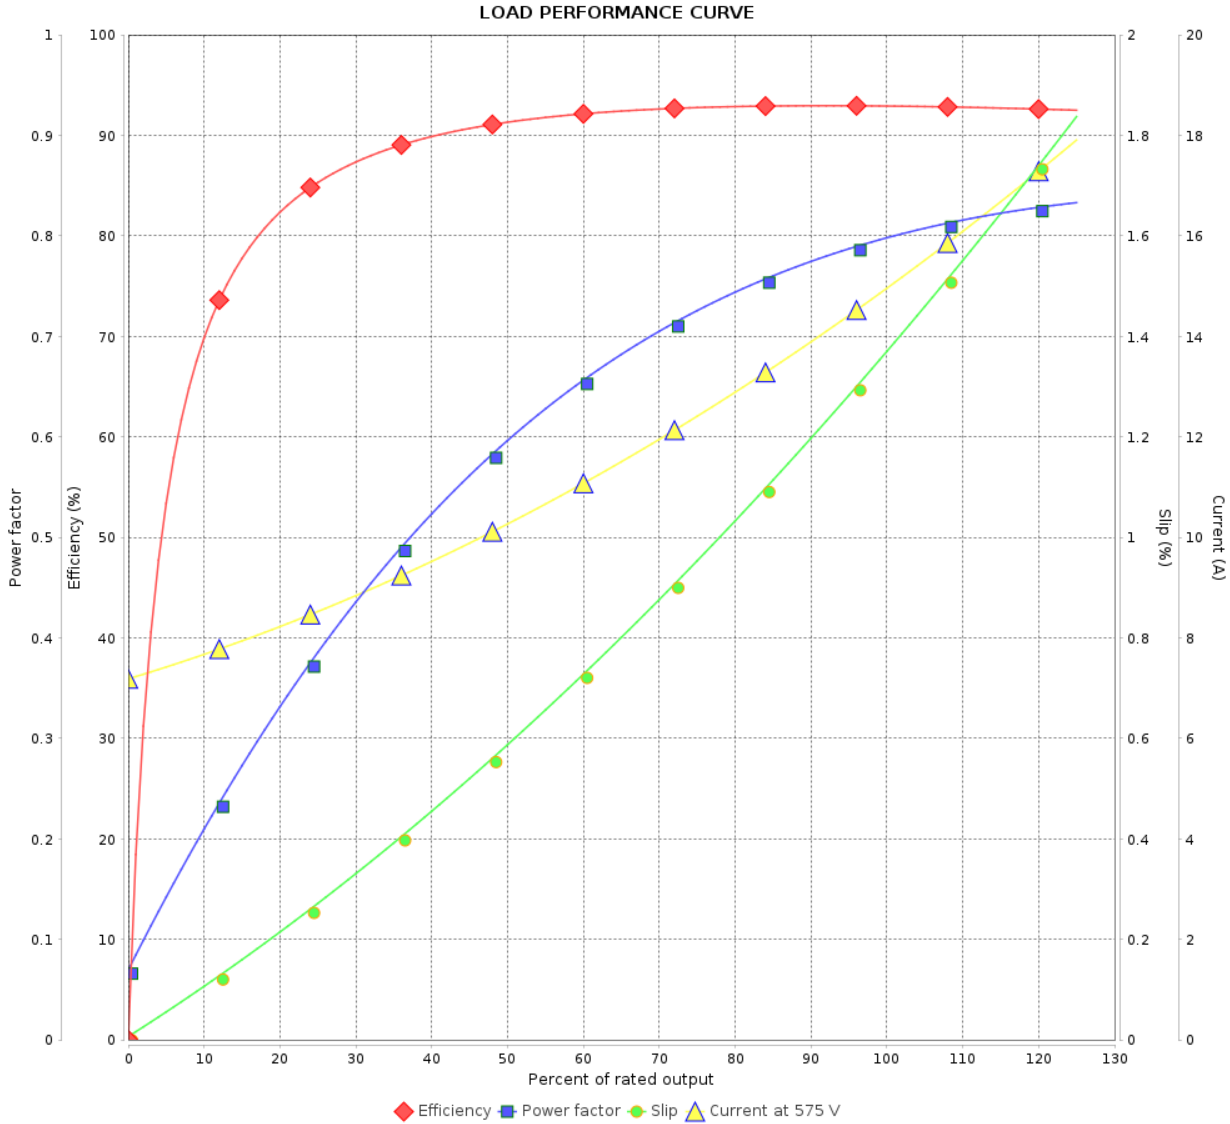

LOAD PERFORMANCE CURVE

Three Phase Induction Motor - Squirrel Cage

Customer : _____

Product line : ODP NEMA Premium Efficiency Three-Phase

Product code : 11983382

Performance : 575 V 60 Hz 4P

Rated current : 14.9 A
 LRC : 6.7
 Rated torque : 6.13 kgfm
 Locked rotor torque : 290 %
 Breakdown torque : 300 %
 Rated speed : 1775 rpm

Moment of inertia (J) : 0.0878 kgm²
 Duty cycle : Cont.(S1)
 Insulation class : F
 Service factor : 1.15
 Temperature rise : 80 K
 Design : B

Rev.	Changes Summary	Performed	Checked	Date
Performed by		Page		Revision
Checked by		2 / 2		
Date		05/05/2024		