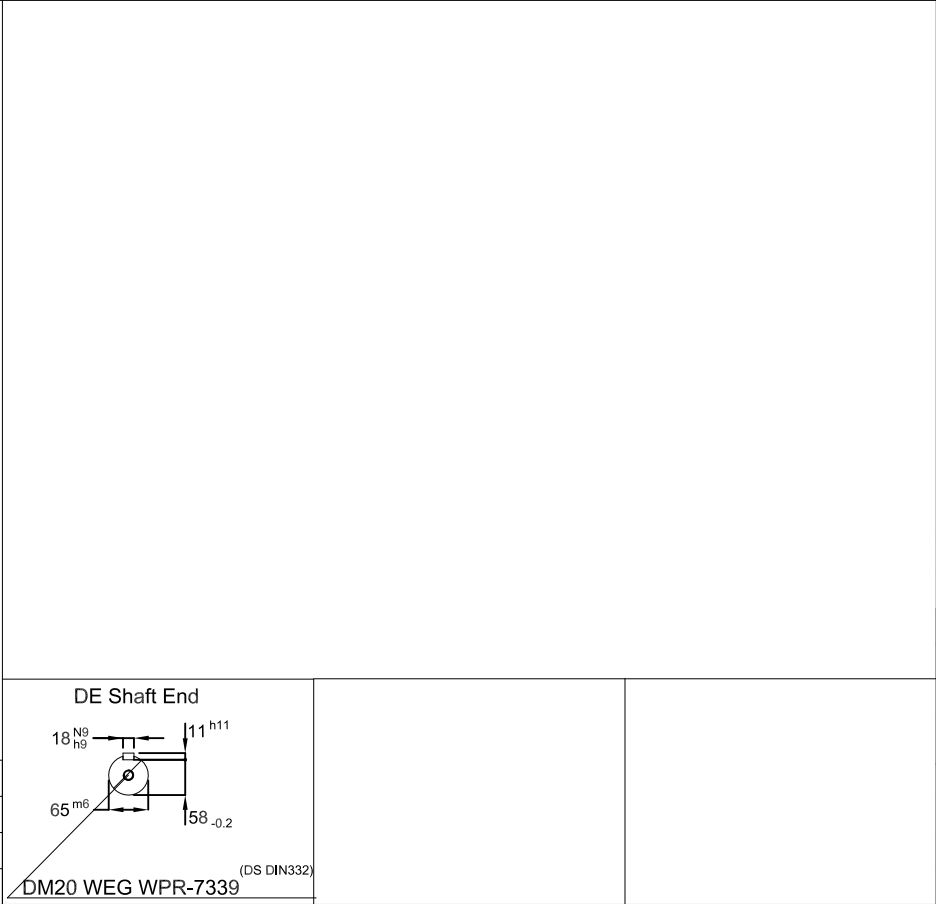

Without vertical jackscrews
Color RAL 5009
Painting plan 203A
Mounting B3L(E)

75 HP 04 Poles 60 Hz						A			
				HYBRISUSER		00			
ECM	LOC	SUMMARY OF MODIFICATIONS			EXECUTED	CHECKED	RELEASED	DATE	VER
EXECUTED	HYBRISUSER	THREE PH. MOTOR W22 IE3		EXECUTED		CHECKED	RELEASED	DATE	VER
CHECKED		FRAME 250S/M IP55 TEFC		EXECUTED		CHECKED	RELEASED	DATE	VER
RELEASED				EXECUTED		CHECKED	RELEASED	DATE	VER
REL. DATE				EXECUTED		CHECKED	RELEASED	DATE	VER

PREVIEW
WDD | 00
SHEET /