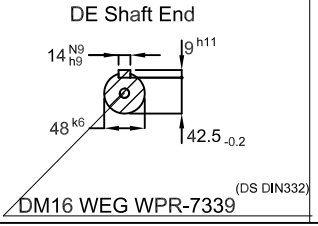

30 HP 04 Poles 60 Hz

ECM	LOC	SUMMARY OF MODIFICATIONS	EXECUTED	CHECKED	RELEASED	DATE	VER
EXECUTED	HYBRISUSER	THREE PH. MOTOR W22 IE3 FRAME 180L IP55 TEFC					
CHECKED							
RELEASED							
REL. DATE							

- Without vertical jackscrews
- Color RAL 5009
- Painting plan 203A
- Mounting B3L(E)

**PREVIEW**  
WDD | 00  
SHEET /