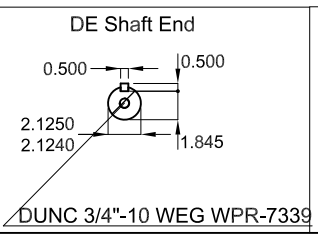

100 HP 02 Poles 60 Hz										A	
HYBRISUSER										00	
ECM	LOC	SUMMARY OF MODIFICATIONS					EXECUTED	CHECKED	RELEASED	DATE	VER
EXECUTED	HYBRISUSER	THREE PH. MOTOR W22 NEMA PREM. EFF.					PREVIEW				
CHECKED		FRAME 404/5TS IP55 TEFC					WDD 00				
RELEASED							SHEET /				
REL. DATE											